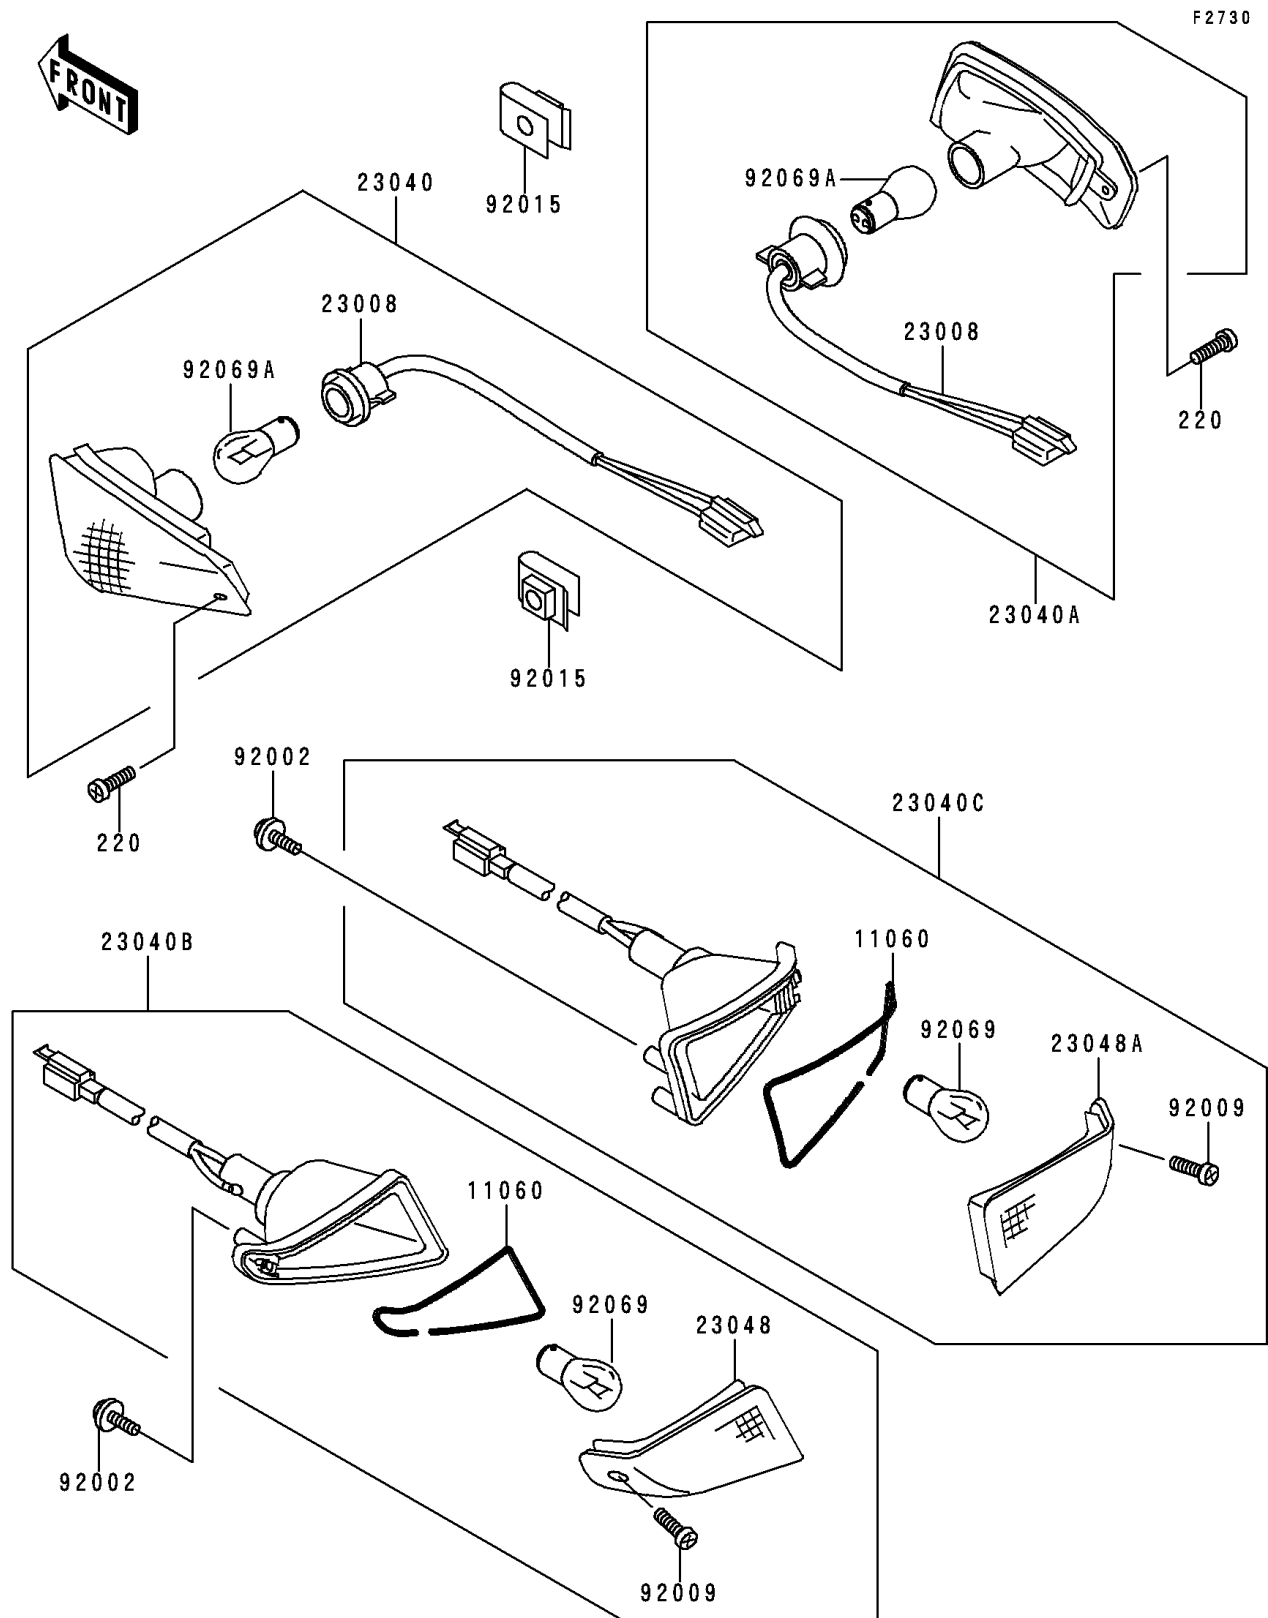

1994 Ninja® ZX™-6

PARTS DIAGRAM

Turn Signals

1994 Ninja[®] ZX[™]-6

PARTS LIST

Turn Signals

ITEM NAME

PART NUMBER

QUANTITY
