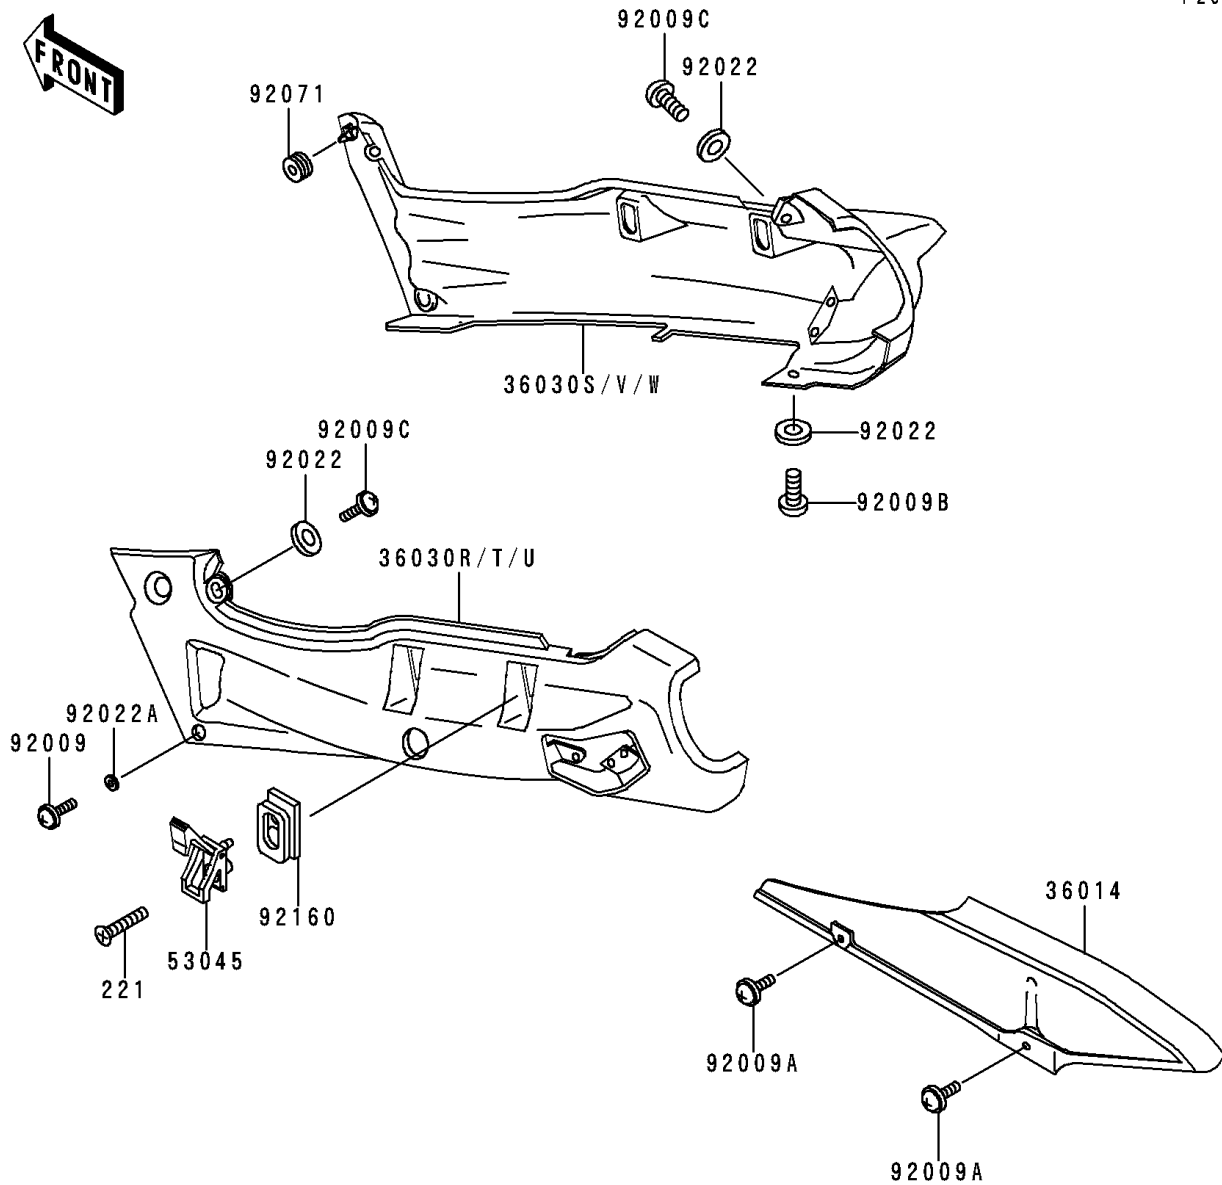

1994 Ninja® ZX™ -6

PARTS DIAGRAM

Side Covers/Chain Cover(ZX600-E2)

F 26 10 A

WD

WD

1994 Ninja[®] ZX[™]-6

PARTS LIST

Side Covers/Chain Cover(ZX600-E2)

ITEM NAME

PART NUMBER

QUANTITY
