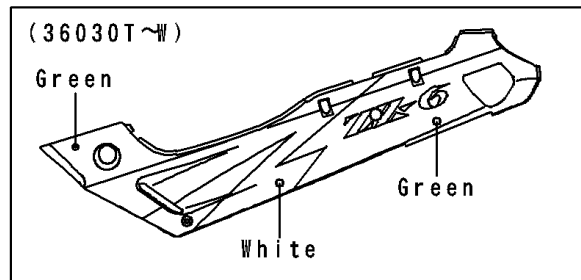

1994 Ninja® ZX™ -6

PARTS DIAGRAM

Side Covers/Chain Cover(ZX600-E2)

F 26 10 A

WD

WD

1994 Ninja[®] ZX[™]-6

PARTS LIST

Side Covers/Chain Cover(ZX600-E2)

ITEM NAME

PART NUMBER

QUANTITY
