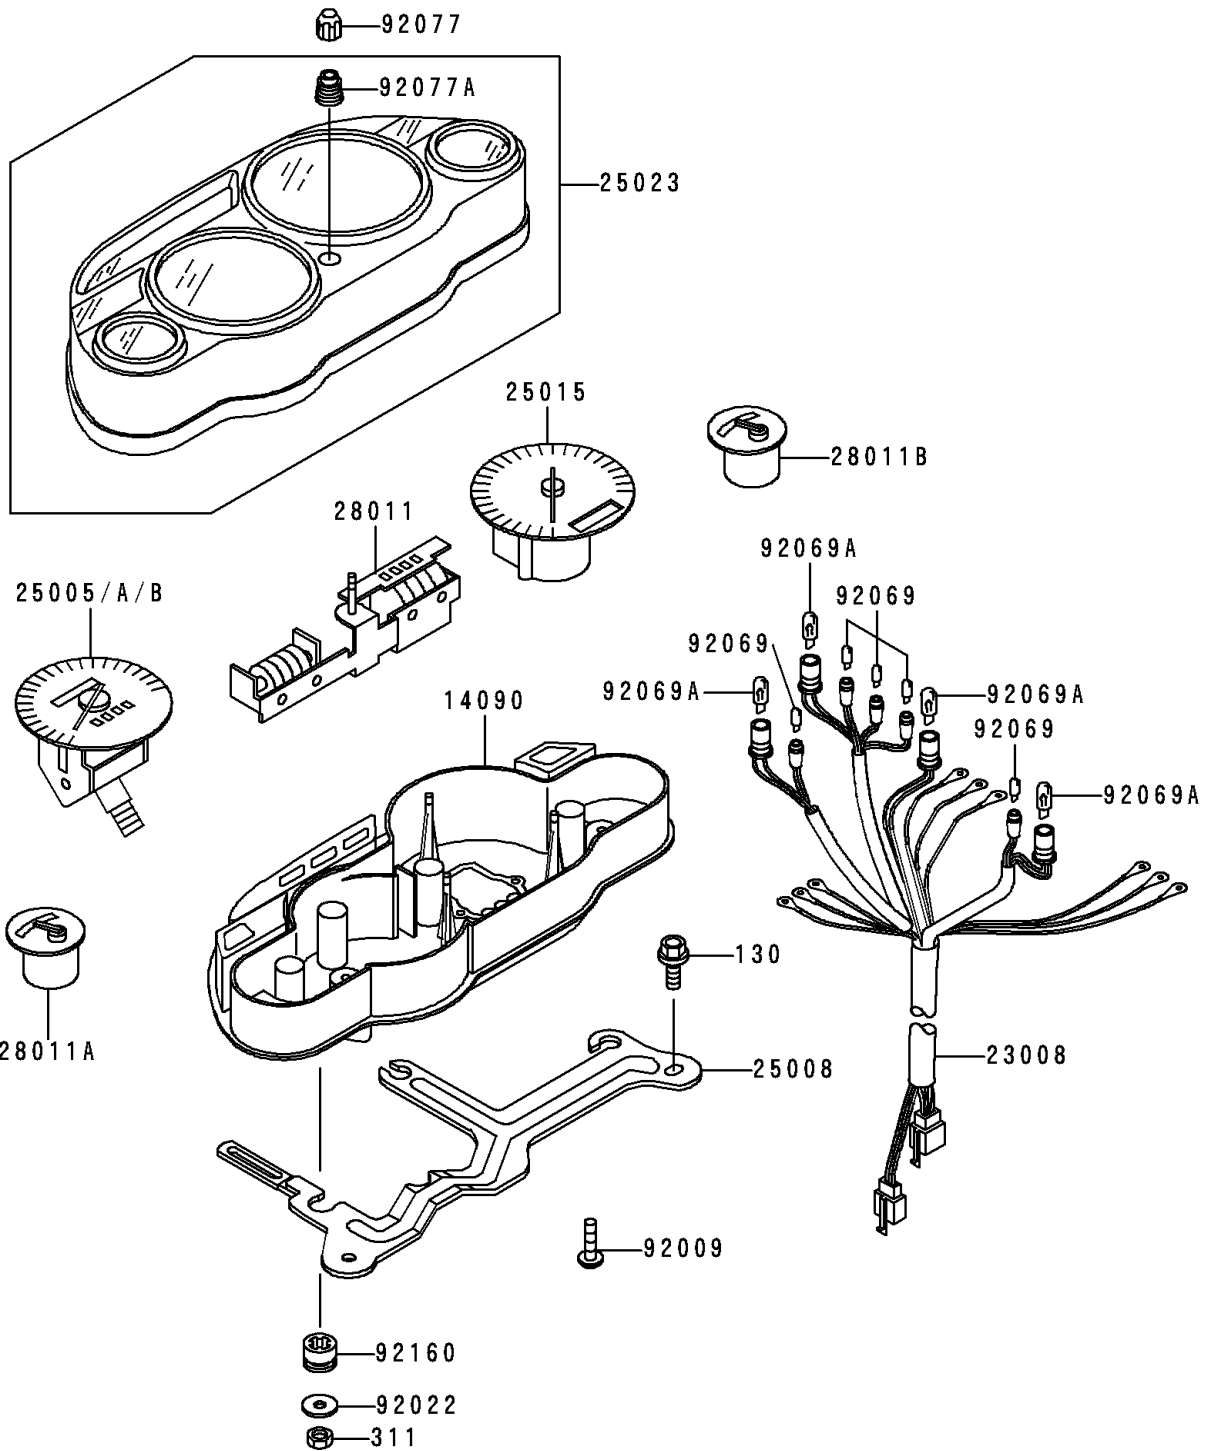

1994 Ninja® ZX™ -6

PARTS DIAGRAM

Meter(s)

F2530

1994 Ninja[®] ZX[™]-6

PARTS LIST

Meter(s)

Kawasaki
Let the Good Times Roll[®]

ITEM NAME

PART NUMBER

QUANTITY
