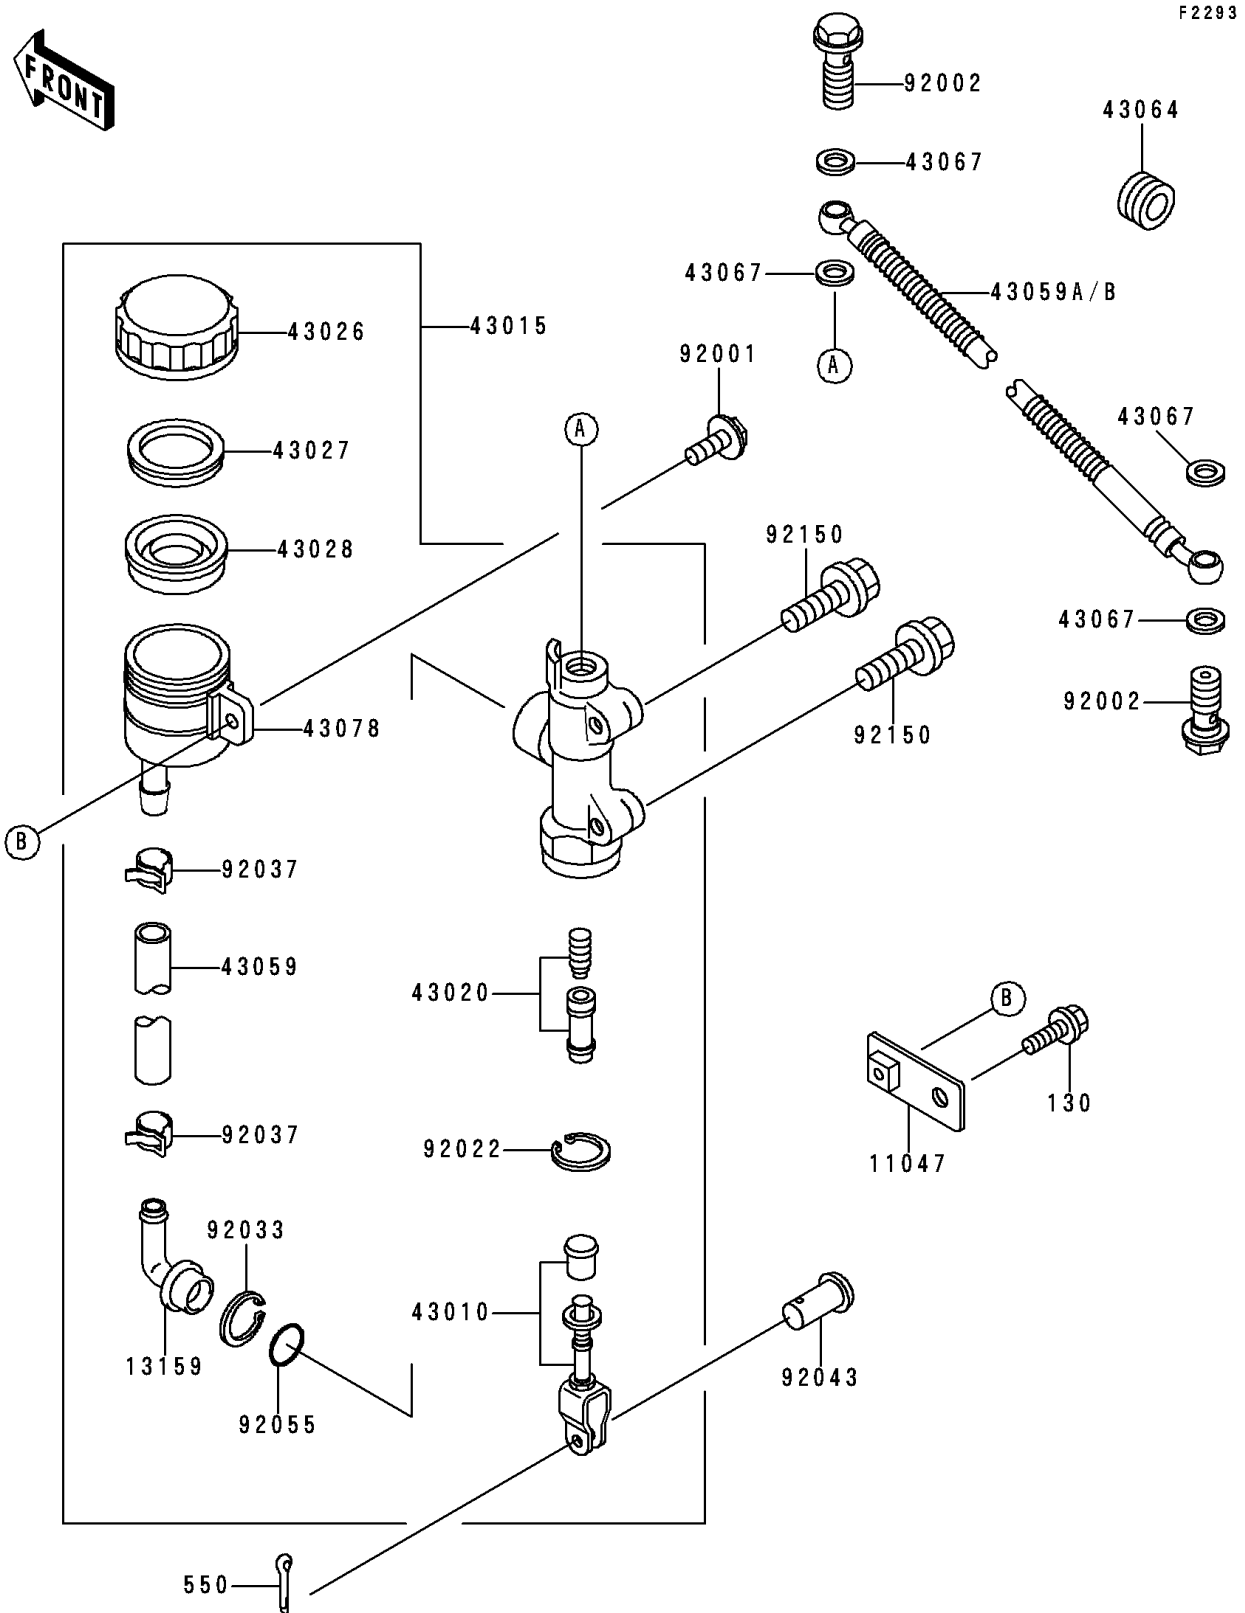

1994 Ninja[®] ZX[™]-6

PARTS DIAGRAM

Rear Master Cylinder

1994 Ninja[®] ZX[™]-6

PARTS LIST

Rear Master Cylinder

ITEM NAME

PART NUMBER

QUANTITY
