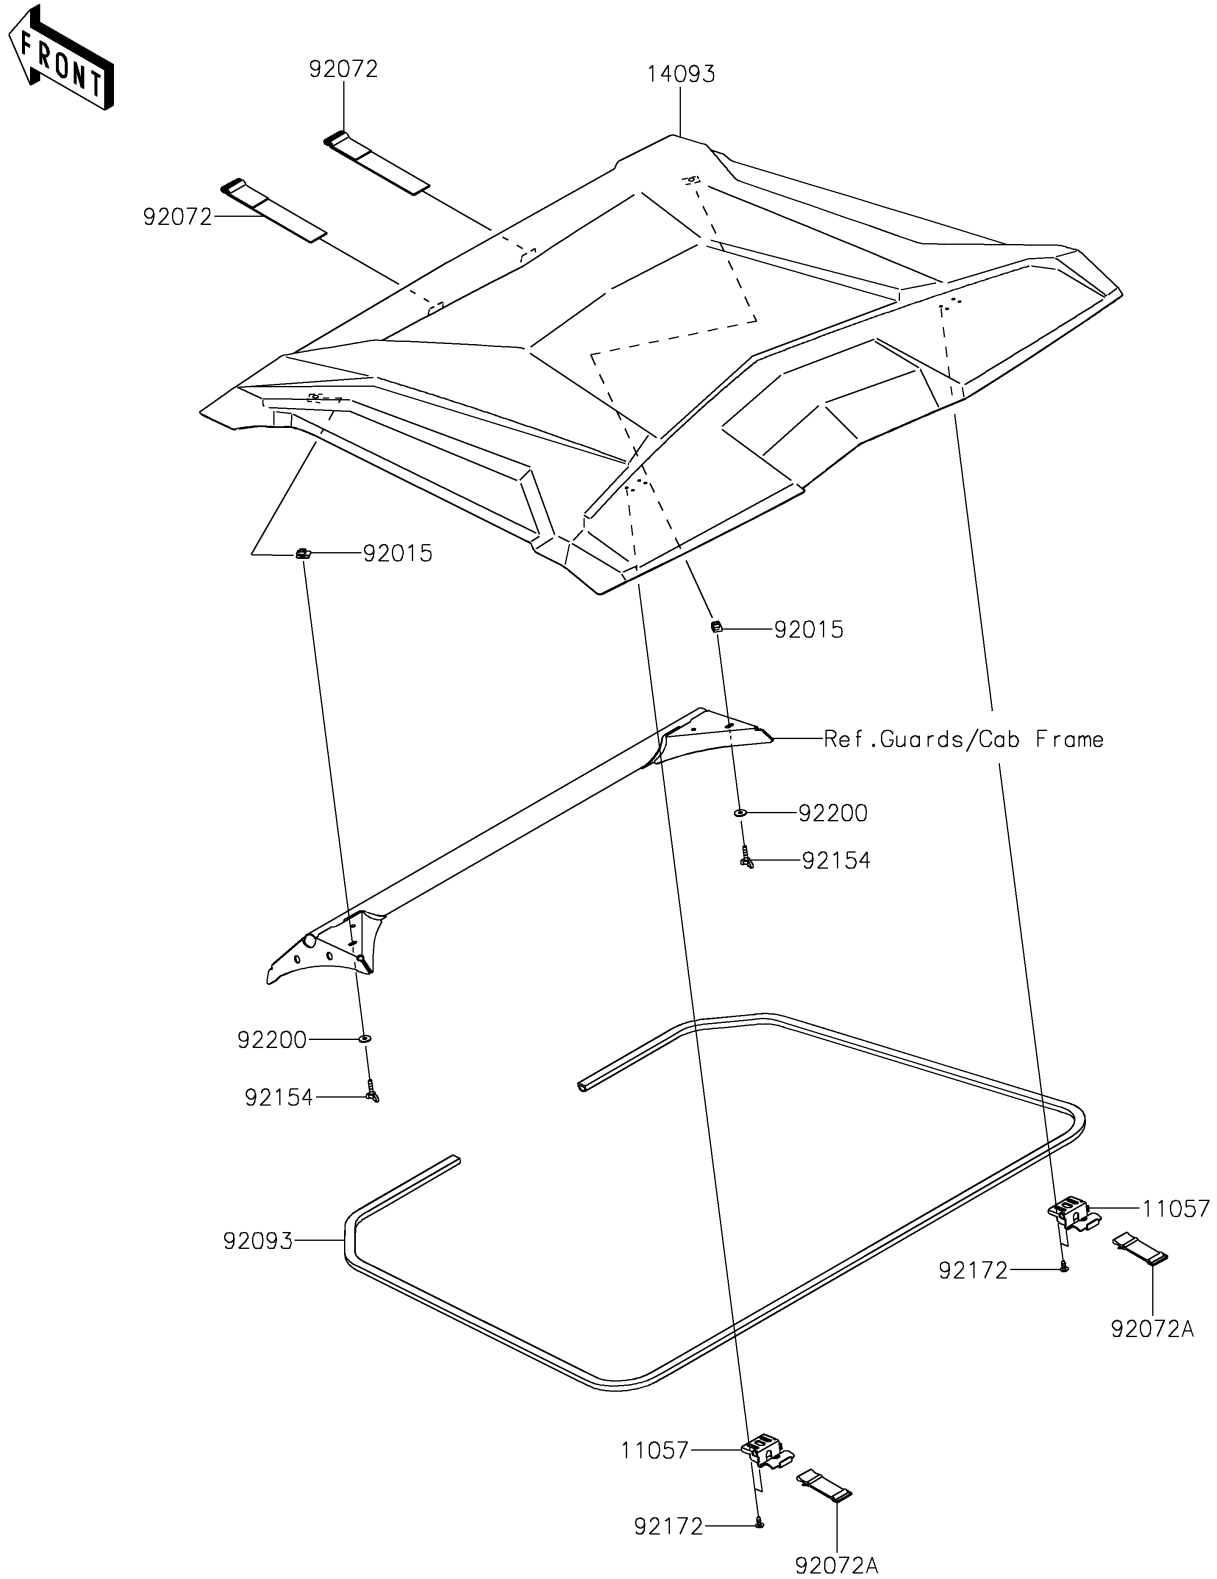

2025 Teryx KRX 1000 Trail Edition

PARTS DIAGRAM

Sun Top

F2876

2025 Teryx KRX 1000 Trail Edition

PARTS LIST

Sun Top

ITEM NAME	PART NUMBER	QUANTITY
BRACKET (Ref # 11057)	11057-3701	2
COVER,ROOF (Ref # 14093)	14093-0983	1
NUT,6MM (Ref # 92015)	92015-1602	2
BAND (Ref # 92072)	92072-0871	2
BAND,TOOL (Ref # 92072A)	92072-1176	2
SEAL (Ref # 92093)	92093-0747	1
BOLT,WING,6X25 (Ref # 92154)	92154-4116	2
SCREW,6X16 (Ref # 92172)	92172-0284	8
WASHER,6.5X20X1.6 (Ref # 92200)	92200-0283	2