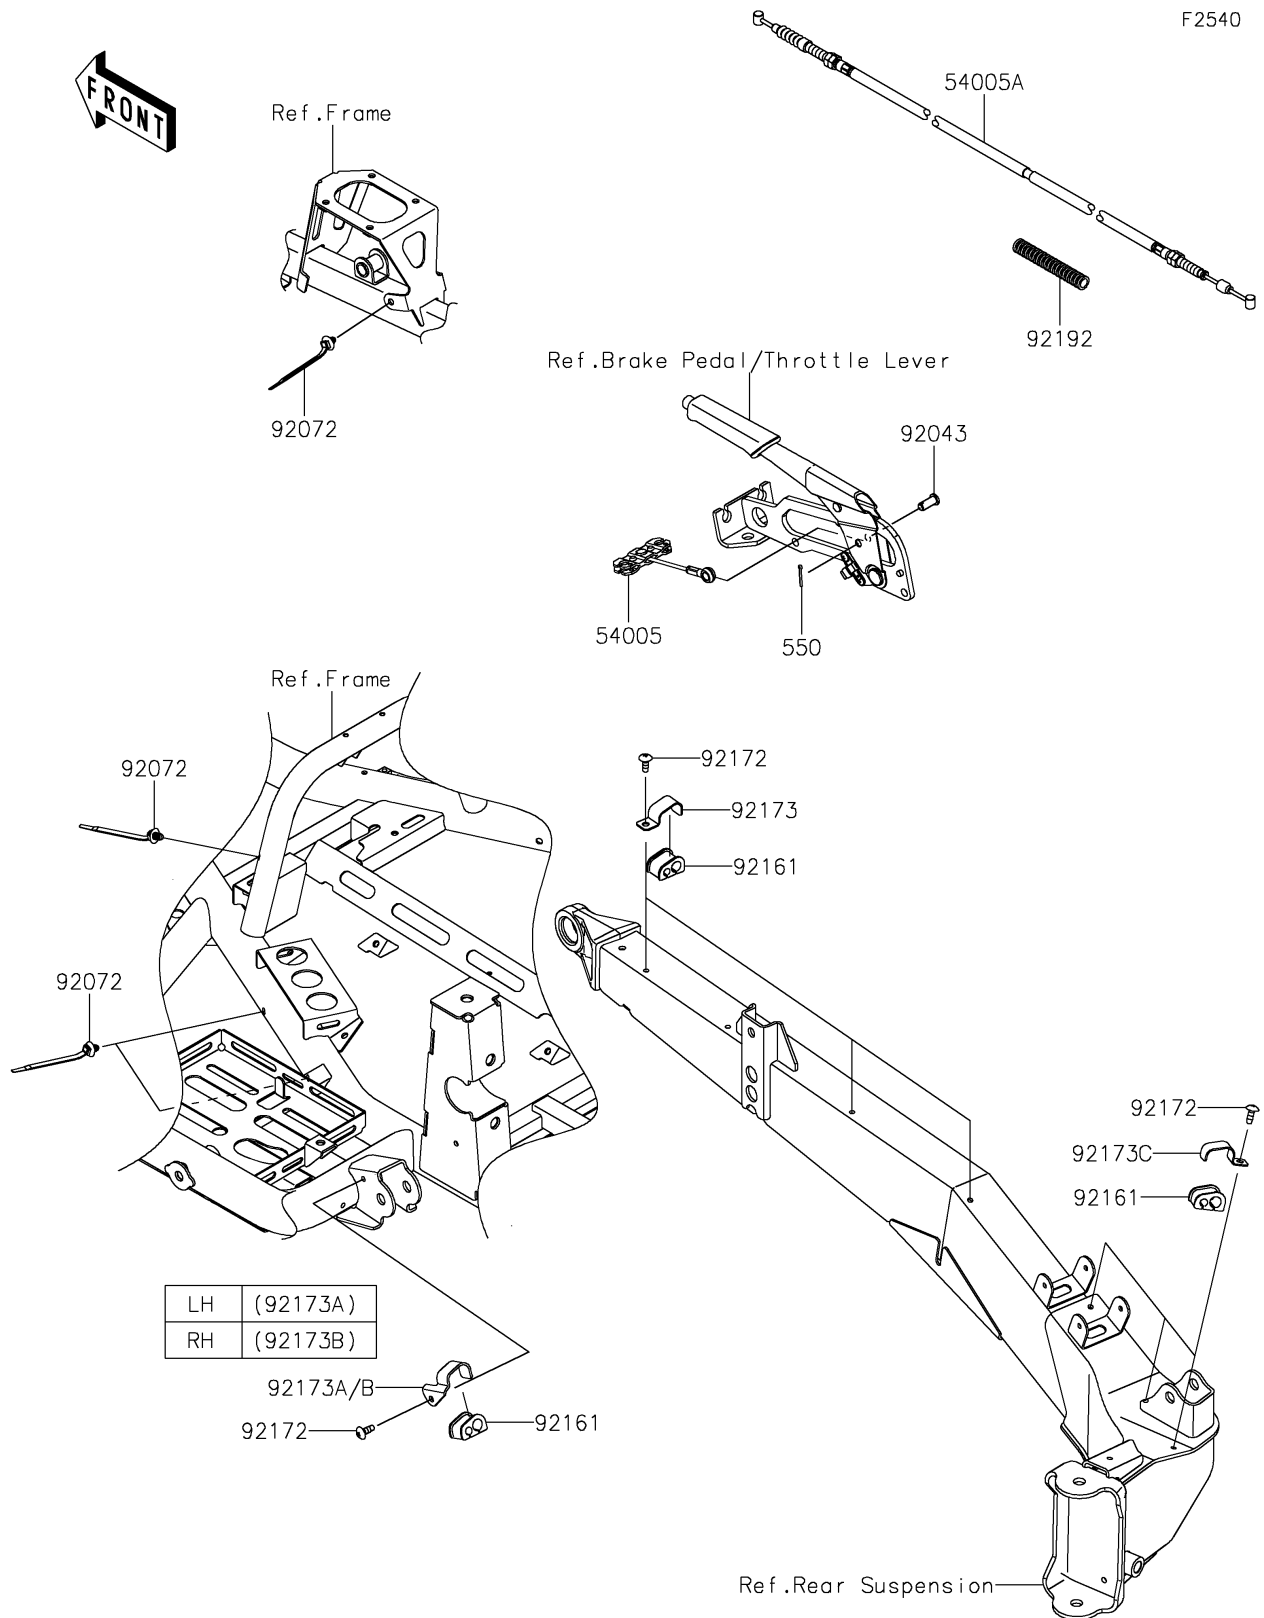

2025 Teryx KRX 1000 Trail Edition

PARTS DIAGRAM

Cables

2025 Teryx KRX 1000 Trail Edition

PARTS LIST

Cables

ITEM NAME	PART NUMBER	QUANTITY
CABLE-BRAKE,PARKING BRAKE (Ref # 54005)	54005-0312	1
CABLE-BRAKE,PARKING BRAKE (Ref # 54005A)	54005-0323	2
PIN (Ref # 92043)	92043-1039	1
BAND,OS170-FT7(BLACK) (Ref # 92072)	92072-1414	8
DAMPER (Ref # 92161)	92161-2174	14
SCREW,TAPPING,6X16 (Ref # 92172)	92172-0739	14
CLAMP (Ref # 92173)	92173-1991	6
CLAMP,LH (Ref # 92173A)	92173-1992	1
CLAMP,RH (Ref # 92173B)	92173-1993	1
CLAMP (Ref # 92173C)	92173-2097	6
TUBE,CORRUGATED,L=100 (Ref # 92192)	92192-3809	1
PIN-COTTER,2.5X18 (Ref # 550)	550AA2518	1