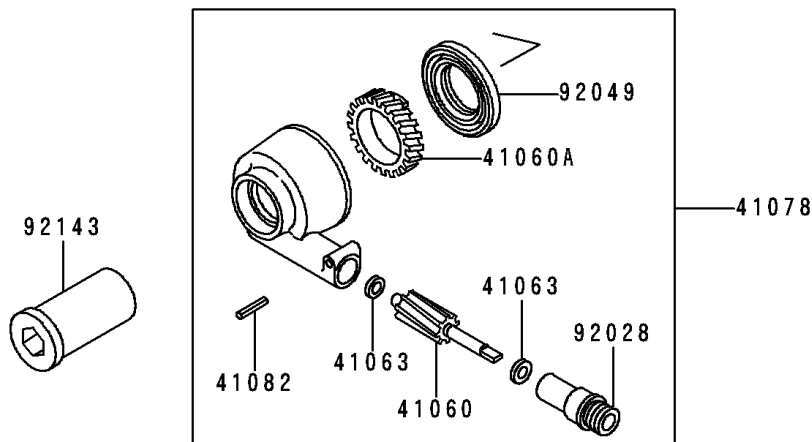

1994 Ninja[®] ZX[™]-6

PARTS DIAGRAM

Front Wheel

F2230

1994 Ninja[®] ZX[™]-6

PARTS LIST

Front Wheel

ITEM NAME

PART NUMBER

QUANTITY
