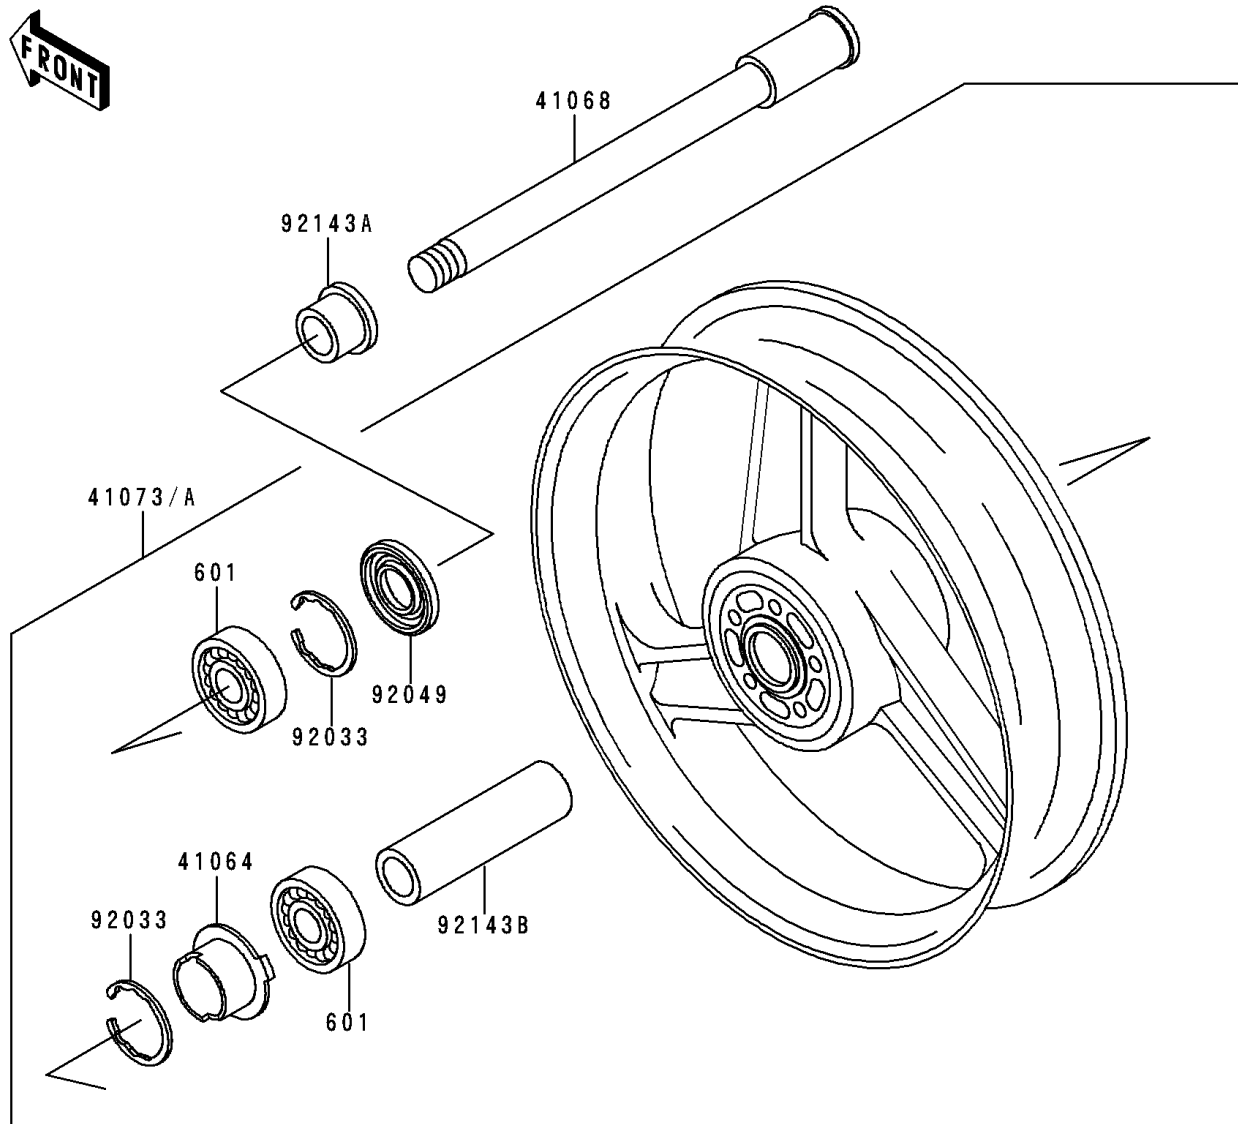

1994 Ninja[®] ZX[™]-6

PARTS DIAGRAM

Front Wheel

F2230

1994 Ninja[®] ZX[™]-6

PARTS LIST

Front Wheel

ITEM NAME

PART NUMBER

QUANTITY
