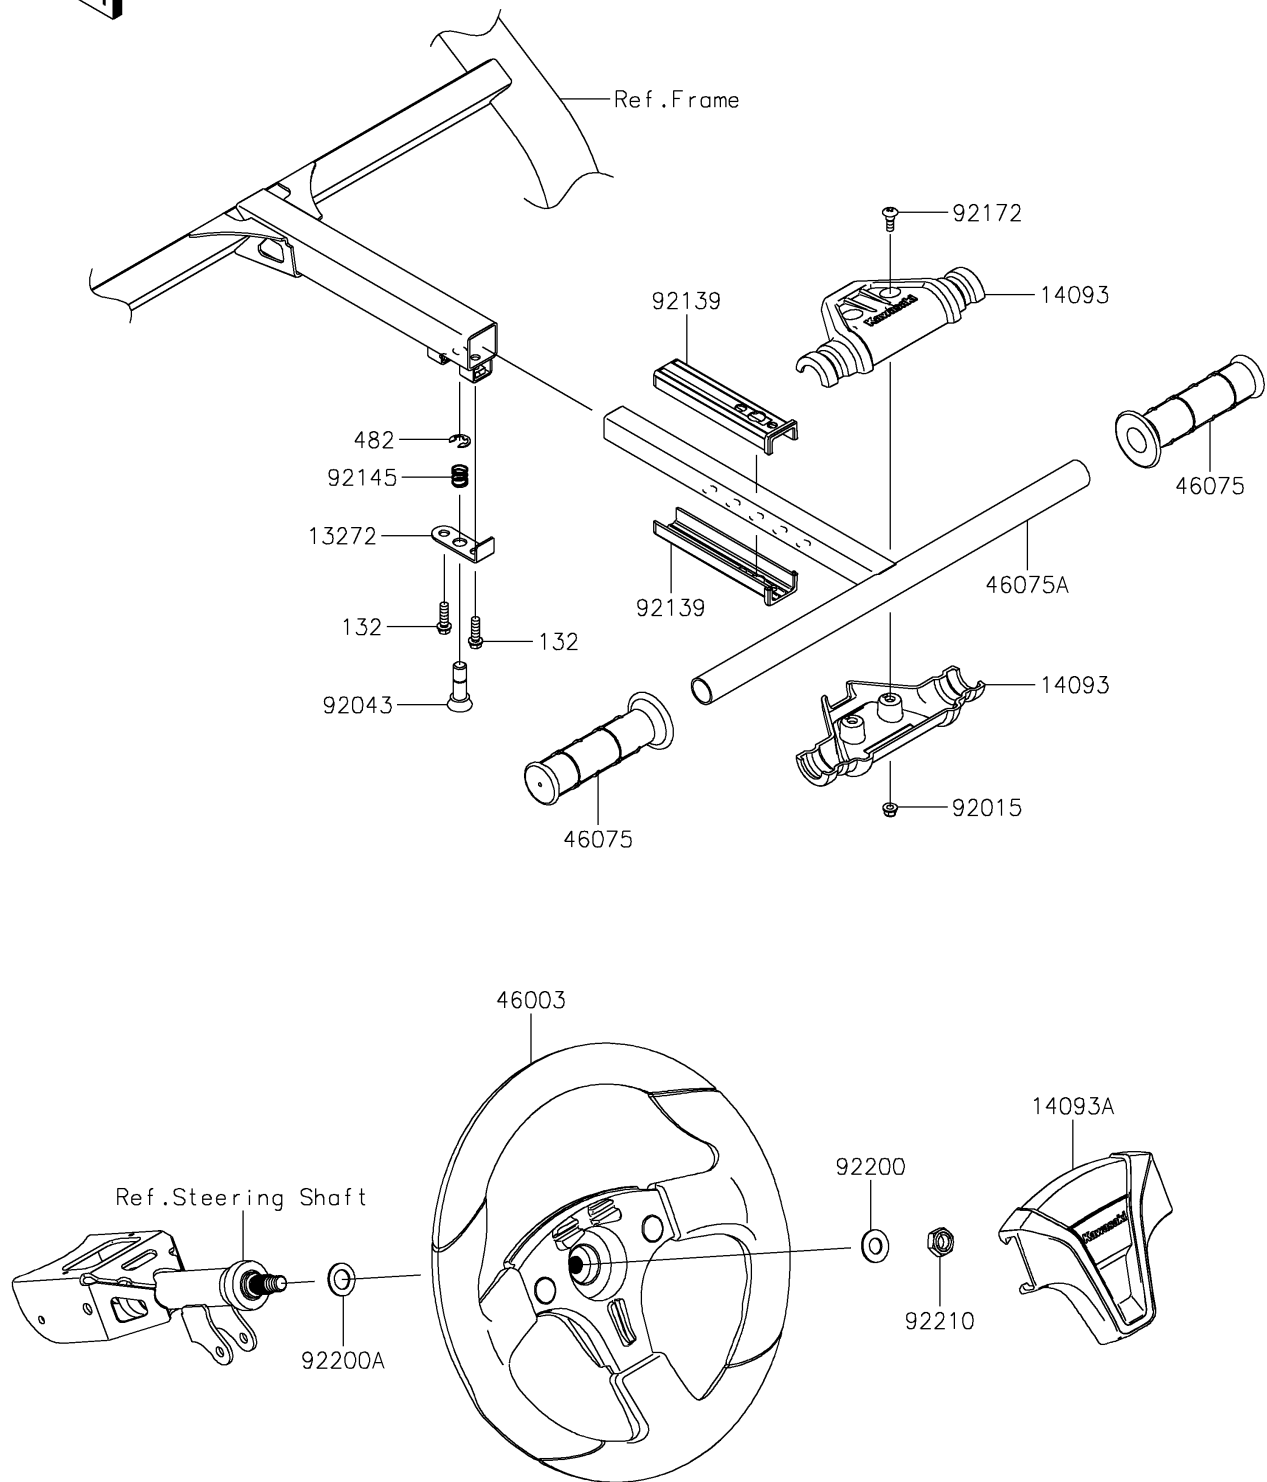

2025 Teryx KRX 1000 Trail Edition

PARTS DIAGRAM

Steering Wheel

F2311

2025 Teryx KRX 1000 Trail Edition

PARTS LIST

Steering Wheel

ITEM NAME	PART NUMBER	QUANTITY
PLATE (Ref # 13272)	13272-3869	1
COVER,PASSENGER GRIP (Ref # 14093)	14093-0802	2
COVER,HANDLE (Ref # 14093A)	14093-0803	1
HANDLE (Ref # 46003)	46003-0809	1
GRIP (Ref # 46075)	46075-0065	2
GRIP,PIPE (Ref # 46075A)	46075-0658	1
NUT,LOCK,FLANGED,5MM (Ref # 92015)	92015-1752	2
PIN (Ref # 92043)	92043-7503	1
BUSHING (Ref # 92139)	92139-1143	2
SPRING (Ref # 92145)	92145-7507	1
SCREW,5MM (Ref # 92172)	92172-0261	2
WASHER,12.1X25X1.6 (Ref # 92200)	92200-0455	1
WASHER,15X25X1.6 (Ref # 92200A)	92200-0460	1
NUT,LOCK,12MM (Ref # 92210)	92210-1249	1
BOLT-FLANGED-SMALL,6X20 (Ref # 132)	132BB0620	2
CIRCLIP-TYPE-E,8MM (Ref # 482)	482EA8000	1