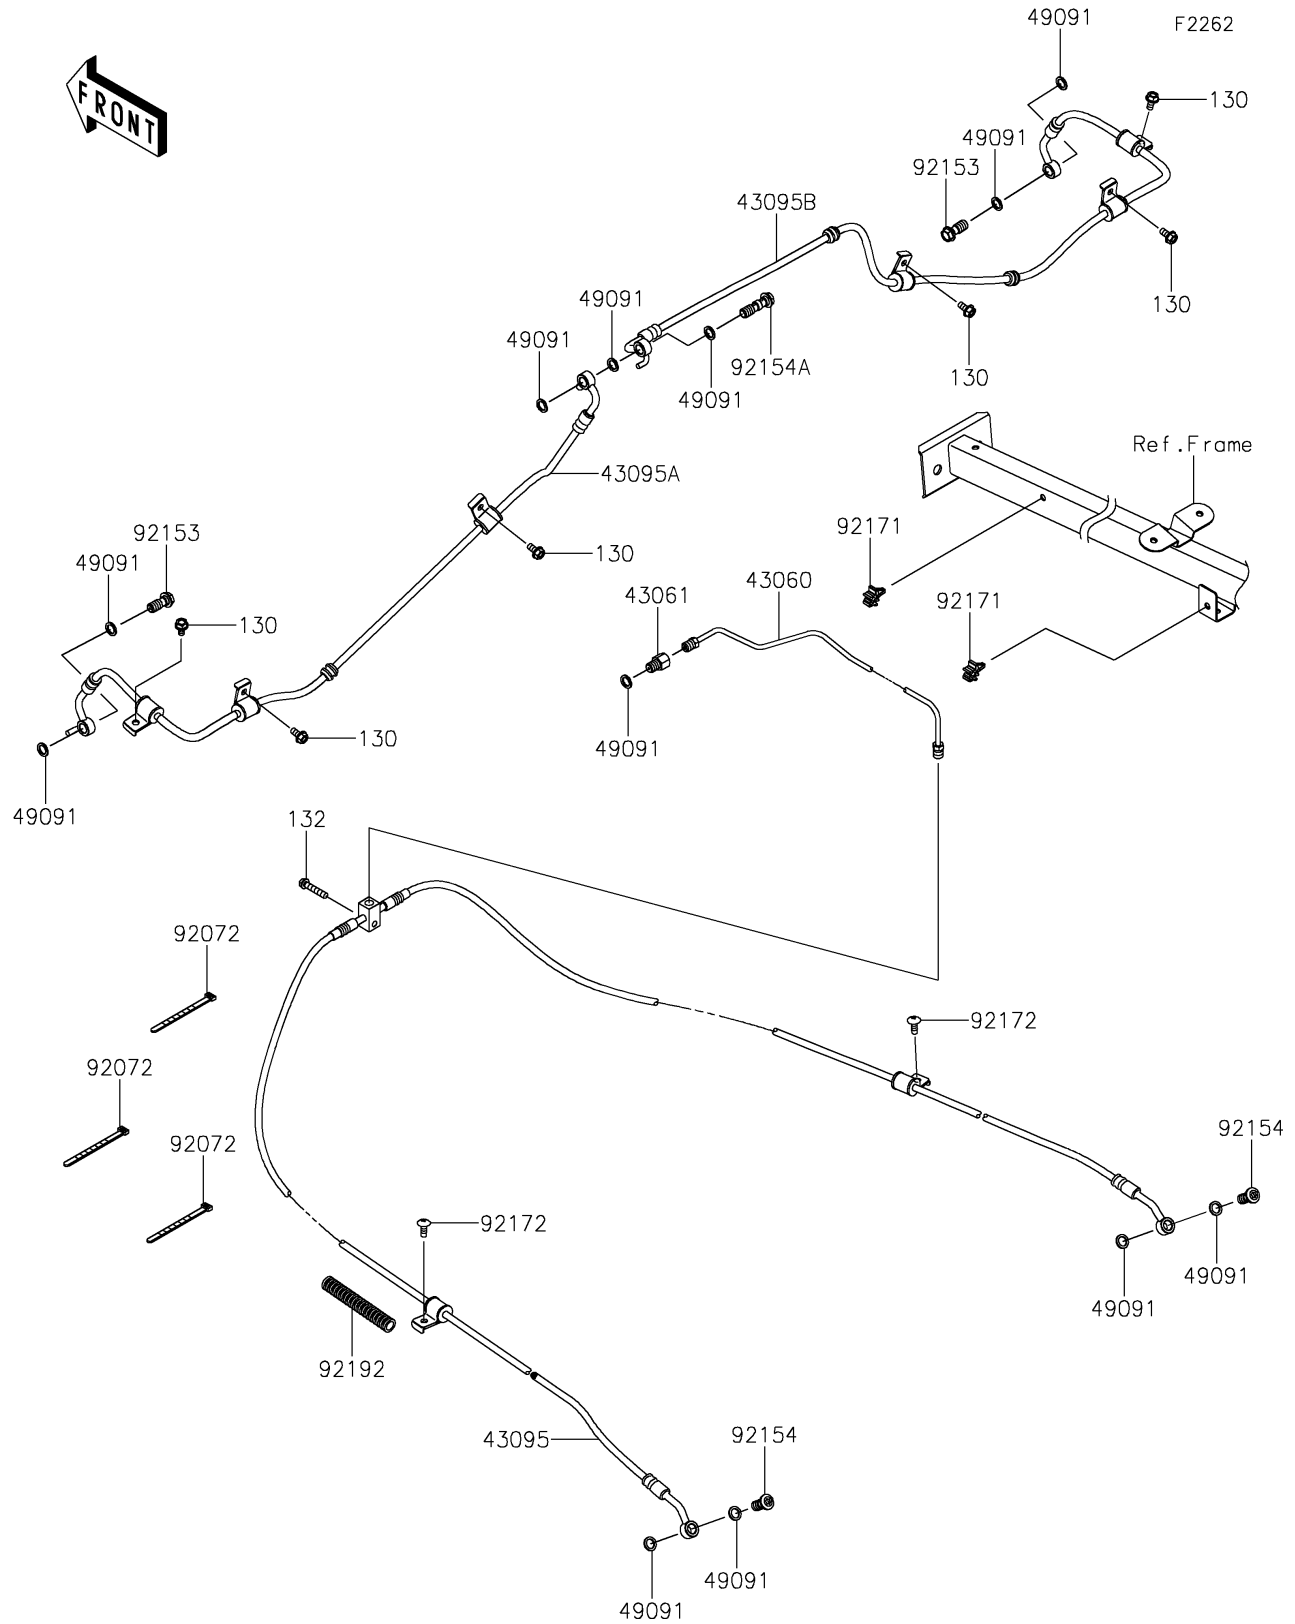

## PARTS DIAGRAM

### Brake Piping

## PARTS LIST

### Brake Piping

| ITEM NAME                               | PART NUMBER | QUANTITY |
|---|-------------|----------|
| PIPE-BRAKE (Ref # 43060)                | 43060-0349  | 1        |
| JOINT-BRAKE,M/C (Ref # 43061)           | 43061-0302  | 1        |
| HOSE-BRAKE,RR (Ref # 43095)             | 43095-1972  | 1        |
| HOSE-BRAKE,FR,LH (Ref # 43095A)         | 43095-1973  | 1        |
| HOSE-BRAKE,FR,RH (Ref # 43095B)         | 43095-1974  | 1        |
| WASHER-SEAL,10.1X14.5X1.5 (Ref # 49091) | 49091-0001  | 12       |
| BAND,L=123 (Ref # 92072)                | 92072-030   | 6        |
| BOLT,OIL,L=23 (Ref # 92153)             | 92153-1419  | 2        |
| BOLT,HEXALOBULAR,10X21 (Ref # 92154)    | 92154-1328  | 2        |
| BOLT,OIL,10X34.5 (Ref # 92154A)         | 92154-1398  | 1        |
| CLAMP (Ref # 92171)                     | 92171-0805  | 2        |
| SCREW,TAPPING,6X16 (Ref # 92172)        | 92172-0739  | 2        |
| TUBE,CORRUGATED,L=100 (Ref # 92192)     | 92192-3809  | 1        |
| BOLT-FLANGED,6X12 (Ref # 130)           | 130CA0612   | 6        |
| BOLT-FLANGED-SMALL,6X30 (Ref # 132)     | 132BA0630   | 1        |