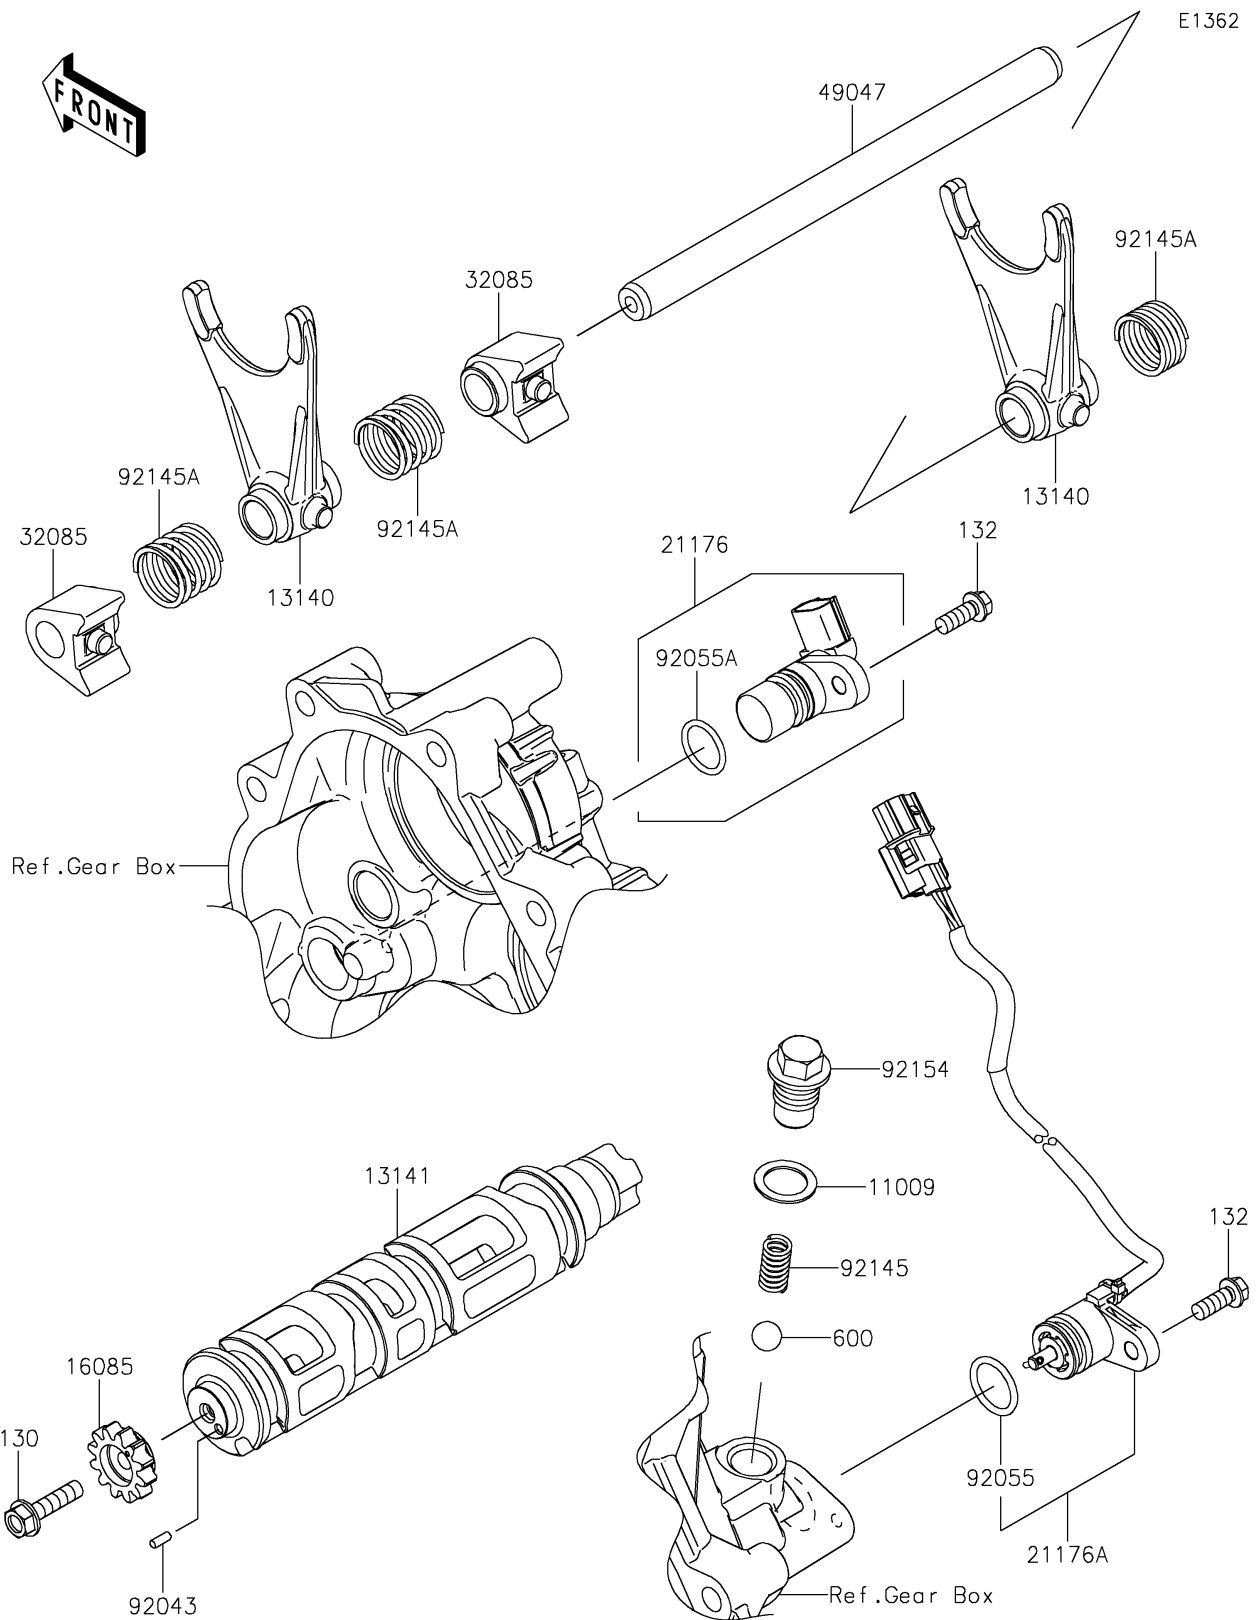

2025 Teryx KRX 1000 Trail Edition

PARTS DIAGRAM

Gear Change Drum/Shift Fork(s)

2025 Teryx KRX 1000 Trail Edition

PARTS LIST

Gear Change Drum/Shift Fork(s)

ITEM NAME	PART NUMBER	QUANTITY
GASKET,15.5X22X1 (Ref # 11009)	11009-1008	1
FORK-SHIFT (Ref # 13140)	13140-0693	2
DRUM-CHANGE (Ref # 13141)	13141-0614	1
GEAR,12T (Ref # 16085)	16085-0681	1
SENSOR,SPEED (Ref # 21176)	21176-0891	1
SENSOR,GEAR POSITION (Ref # 21176A)	21176-1161	1
STOPPER (Ref # 32085)	32085-0901	2
ROD-SHIFT (Ref # 49047)	49047-0641	1
PIN,3X8 (Ref # 92043)	92043-1716	1
RING-O (Ref # 92055)	92055-0917	1
RING-O (Ref # 92055A)	92055-1639	1
SPRING (Ref # 92145)	92145-1590	1
SPRING (Ref # 92145A)	92145-2276	3
BOLT,CHANGE POSITION (Ref # 92154)	92154-1366	1
BOLT-FLANGED,6X25 (Ref # 130)	130CA0625	1
BOLT-FLANGED-SMALL,6X16 (Ref # 132)	132BA0616	2
BALL-STEEL,13/32 (Ref # 600)	600A1300	1