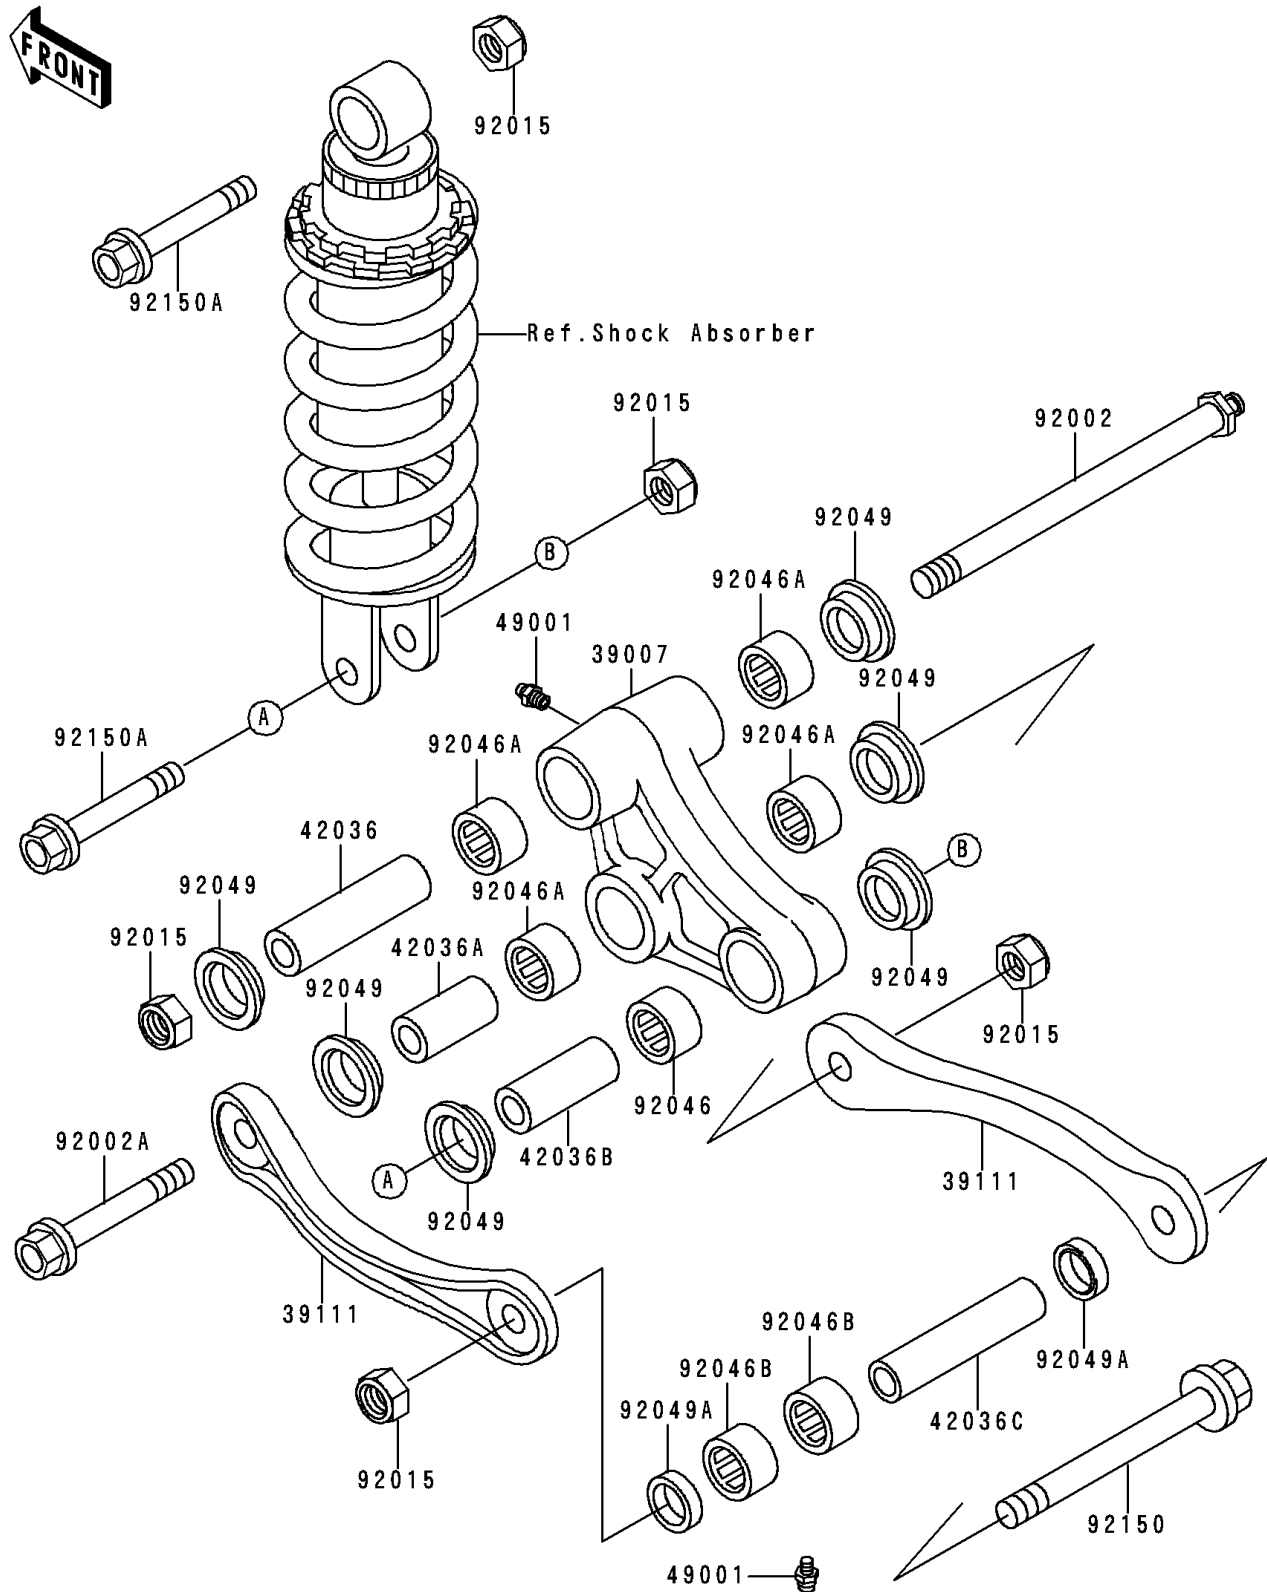

1994 Ninja[®] ZX[™]-6

PARTS DIAGRAM

Rear Suspension

F2150

1994 Ninja[®] ZX[™]-6

PARTS LIST

Rear Suspension

ITEM NAME

PART NUMBER

QUANTITY
