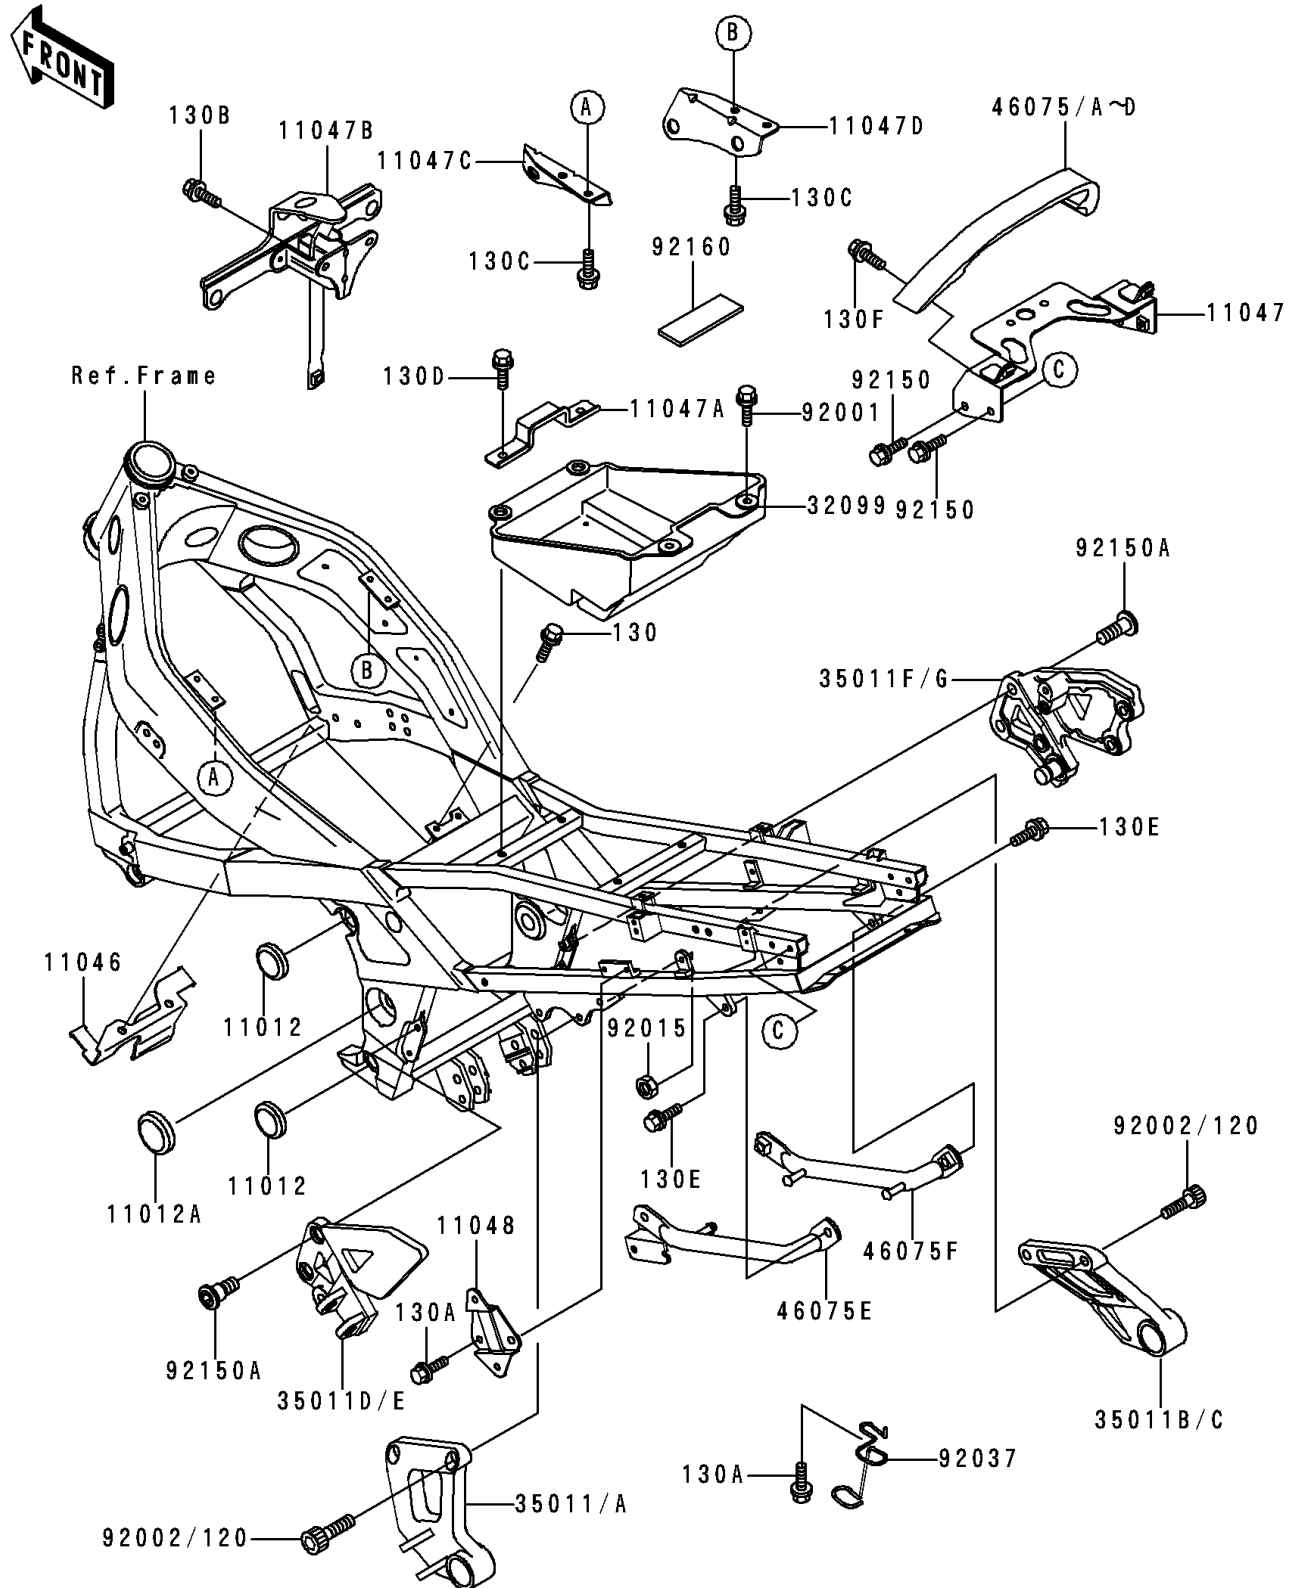

1994 Ninja[®] ZX[™]-6

PARTS DIAGRAM

Battery Case

F2132

1994 Ninja[®] ZX[™]-6

PARTS LIST

Battery Case

ITEM NAME

PART NUMBER

QUANTITY
