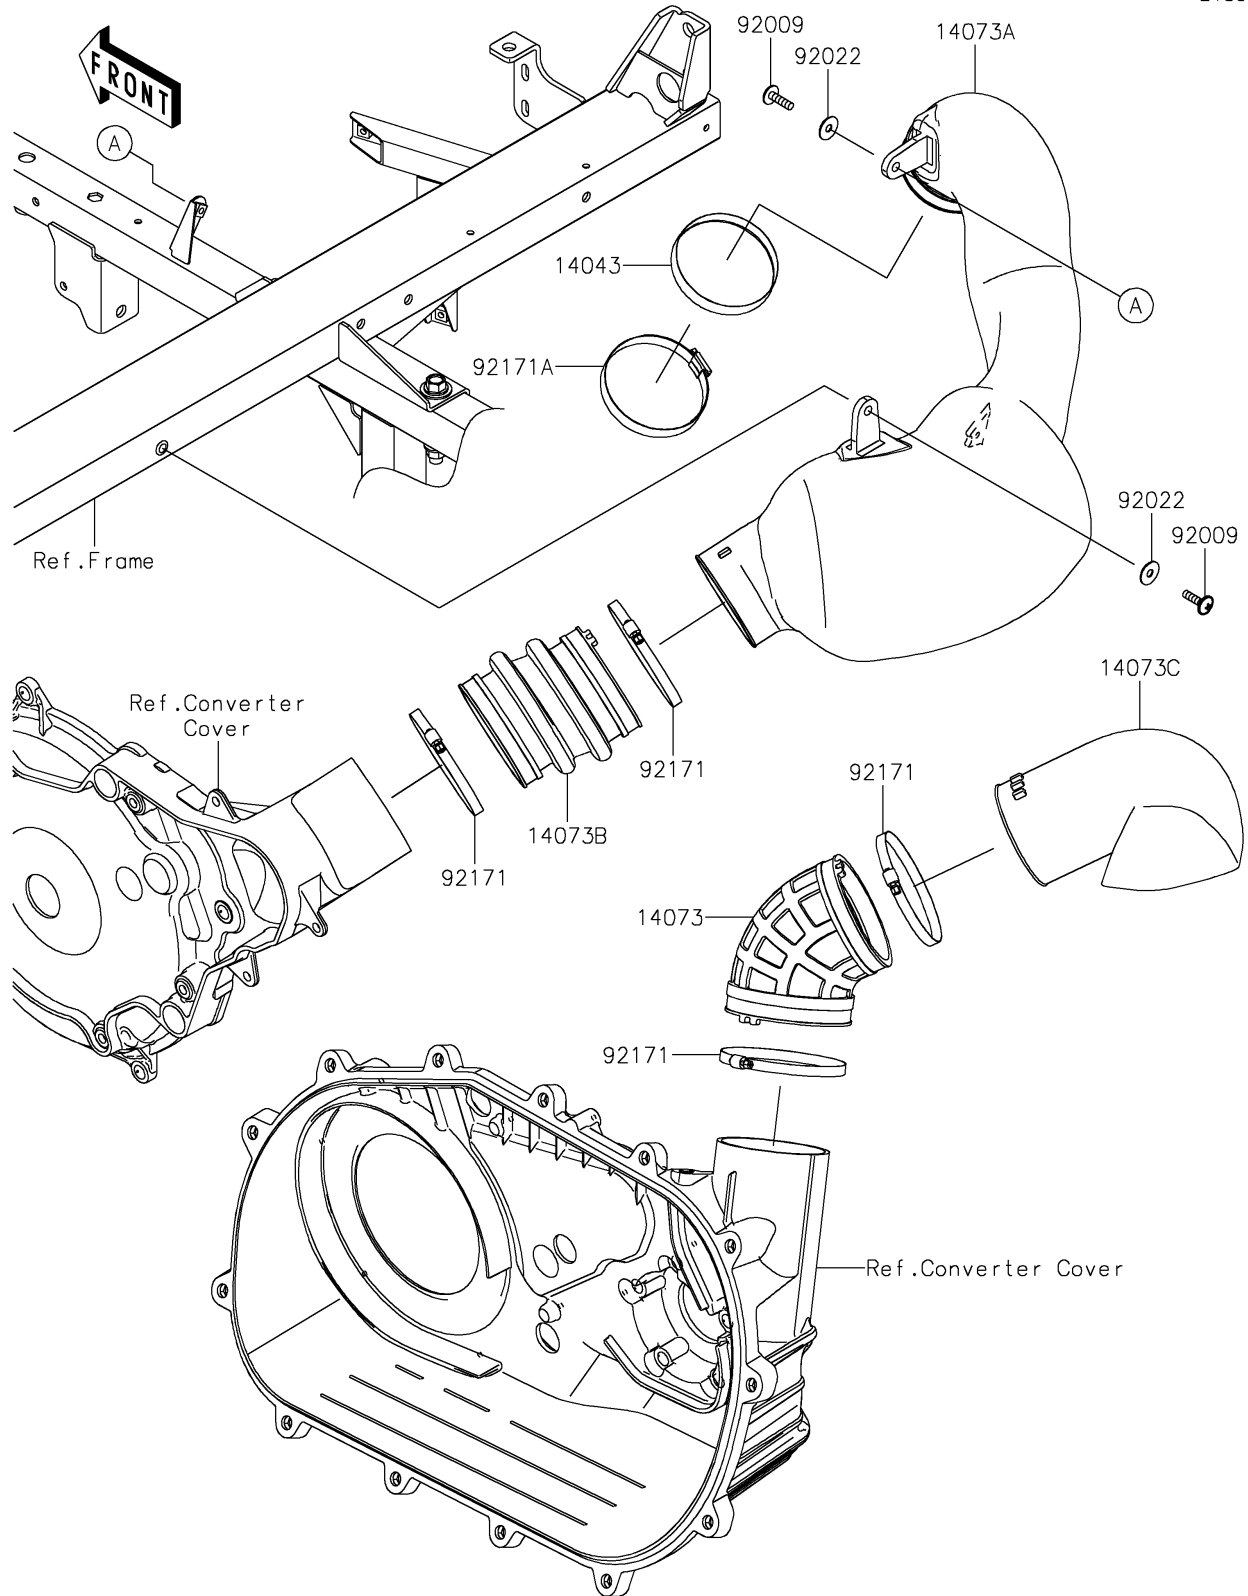

2025 MULE PRO-FXT 1000 Platinum

PARTS DIAGRAM

Air Cleaner-Belt Converter

E1394

2025 MULE PRO-FXT 1000 Platinum

PARTS LIST

Air Cleaner-Belt Converter

ITEM NAME	PART NUMBER	QUANTITY
FILTER (Ref # 14043)	14043-0013	1
DUCT,EXHAUST (Ref # 14073)	14073-0788	1
DUCT,INTAKE (Ref # 14073A)	14073-0789	1
DUCT,INTAKE (Ref # 14073B)	14073-0790	1
DUCT,EXHAUST (Ref # 14073C)	14073-1886	1
SCREW,6X22 (Ref # 92009)	92009-1441	2
WASHER,PLAIN,6.5X20X1 (Ref # 92022)	92022-165	2
CLAMP (Ref # 92171)	92171-1383	4
CLAMP (Ref # 92171A)	92171-3716	1