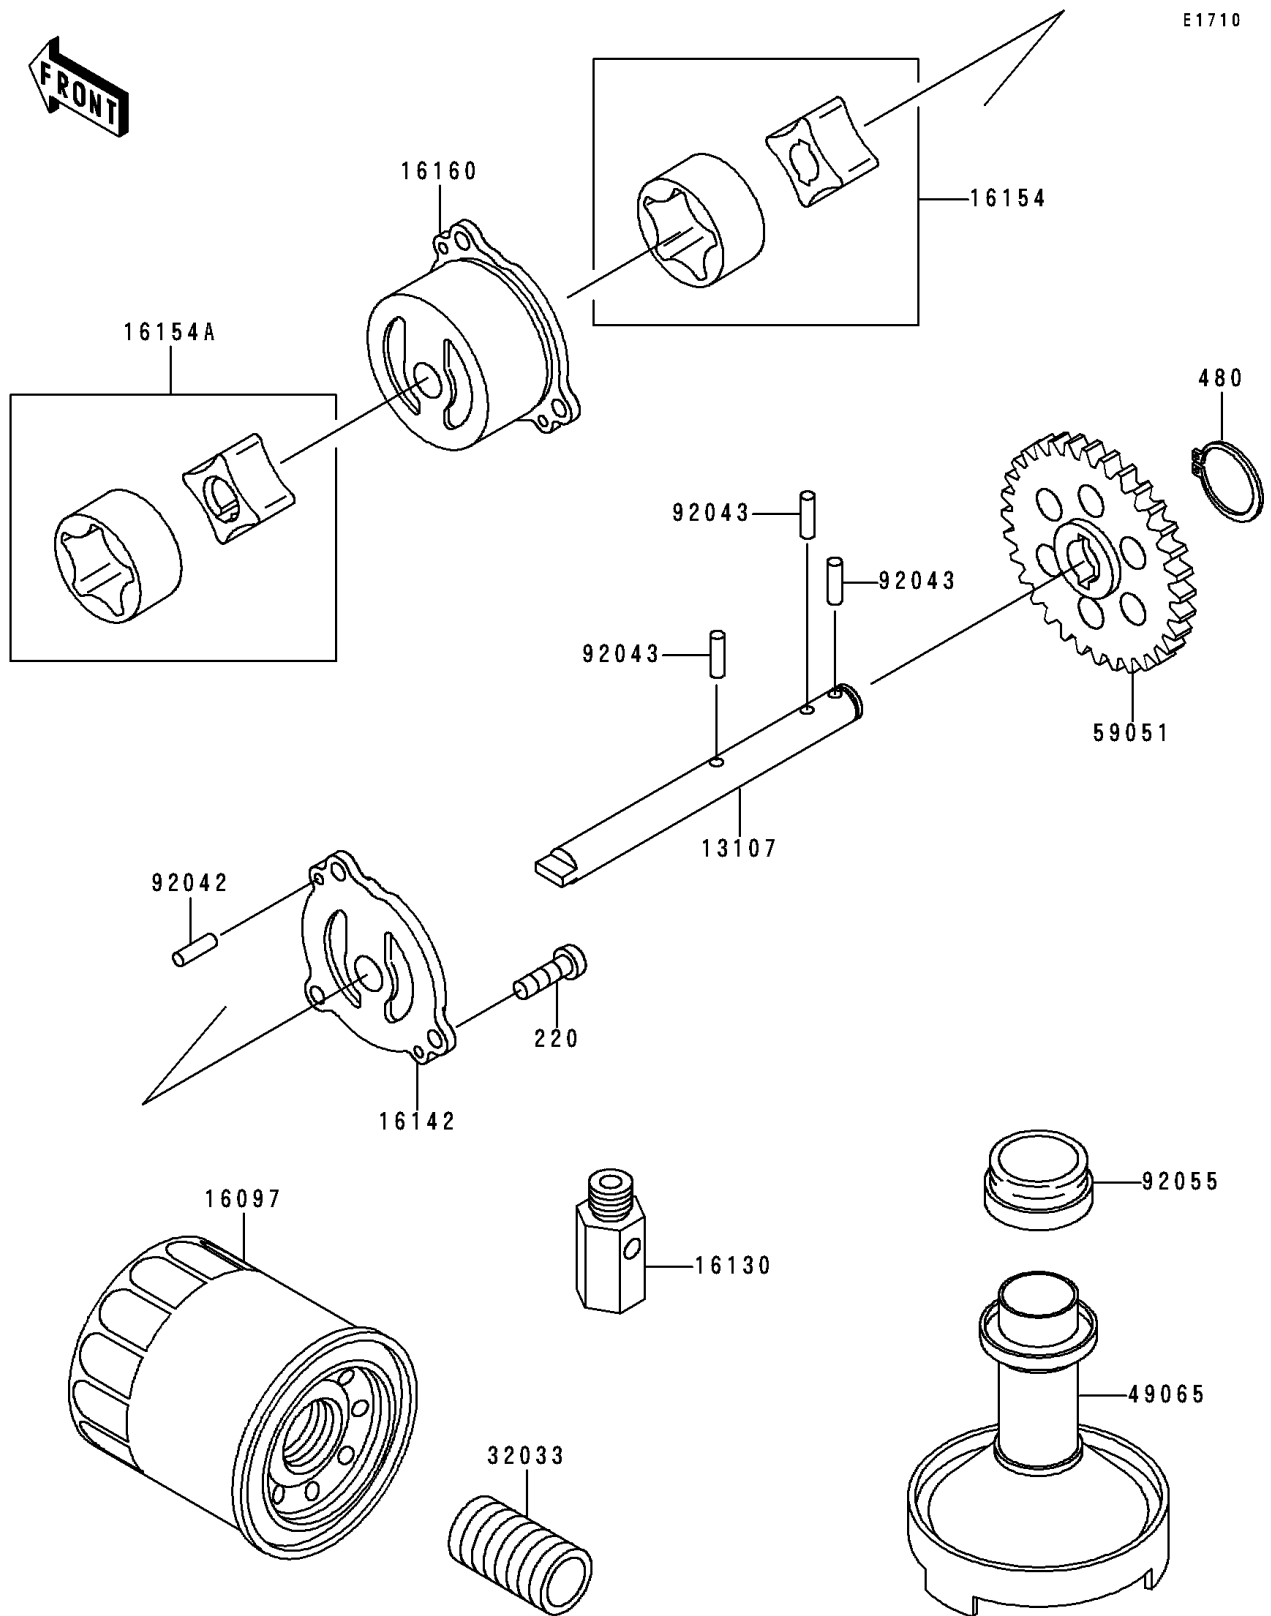

1994 Ninja[®] ZX[™]-6

PARTS DIAGRAM

Oil Pump/Oil Filter

1994 Ninja[®] ZX[™]-6

PARTS LIST

Oil Pump/Oil Filter

ITEM NAME

PART NUMBER

QUANTITY
