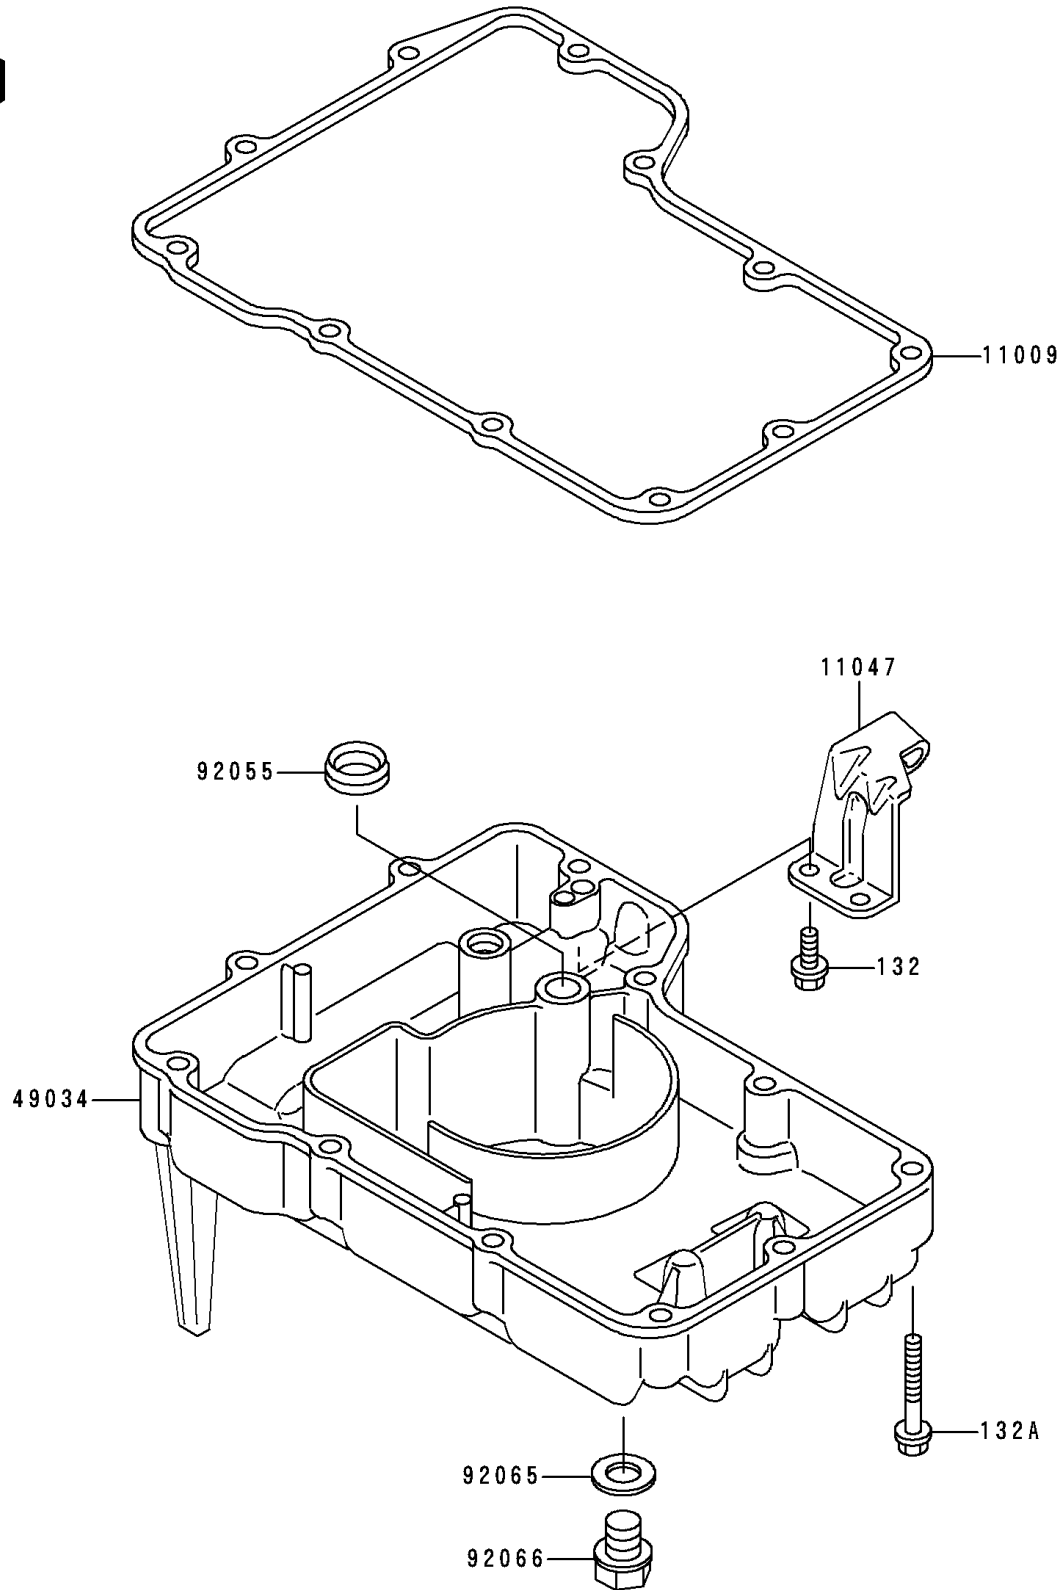

1994 Ninja[®] ZX[™]-6

PARTS DIAGRAM

Oil Pan

E1434

1994 Ninja[®] ZX[™]-6

PARTS LIST

Oil Pan

Kawasaki
Let the Good Times Roll[®]

ITEM NAME

PART NUMBER

QUANTITY
