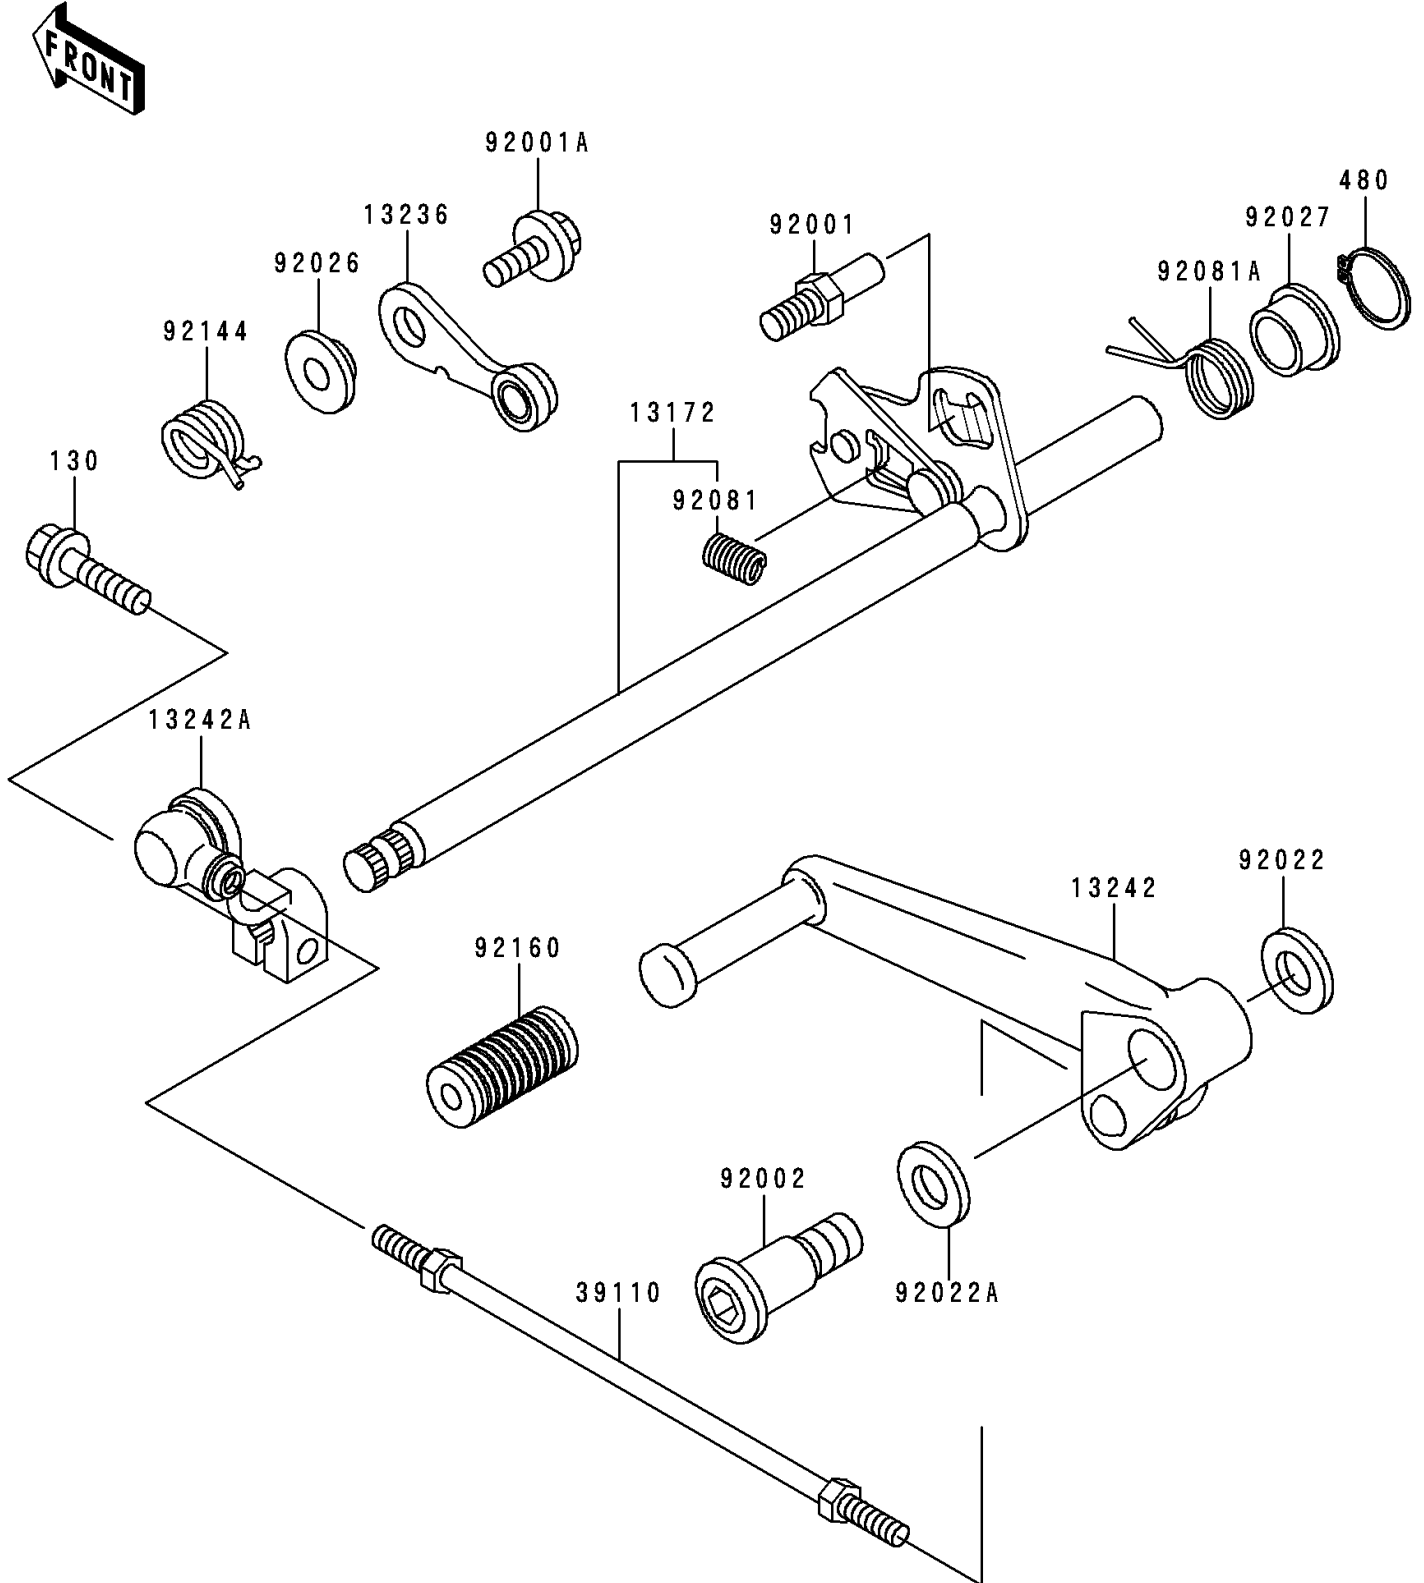

1994 Ninja® ZX™ -6

PARTS DIAGRAM

Gear Change Mechanism

E1370

1994 Ninja[®] ZX[™]-6

PARTS LIST

Gear Change Mechanism

ITEM NAME

PART NUMBER

QUANTITY
