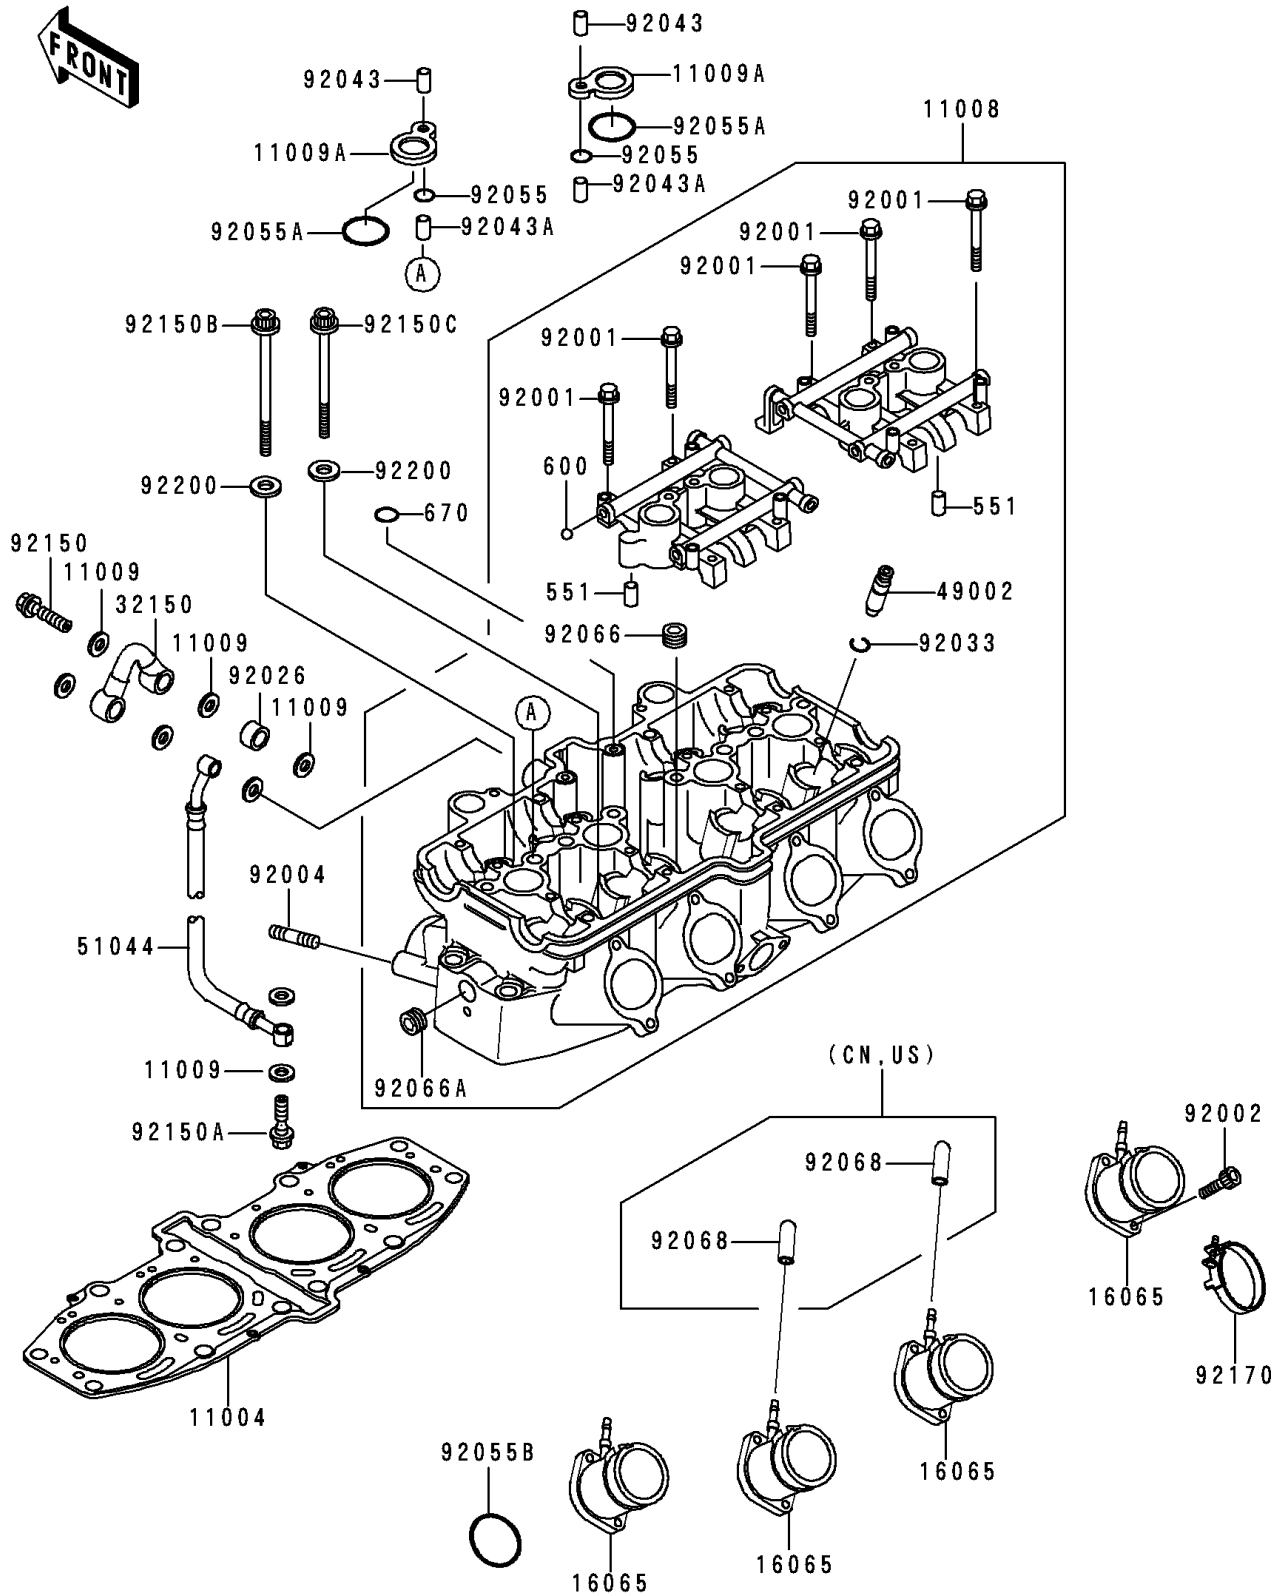

1994 Ninja® ZX™ -6

PARTS DIAGRAM

Cylinder Head

E1111

1994 Ninja[®] ZX[™]-6

PARTS LIST

Cylinder Head

ITEM NAME

PART NUMBER

QUANTITY
