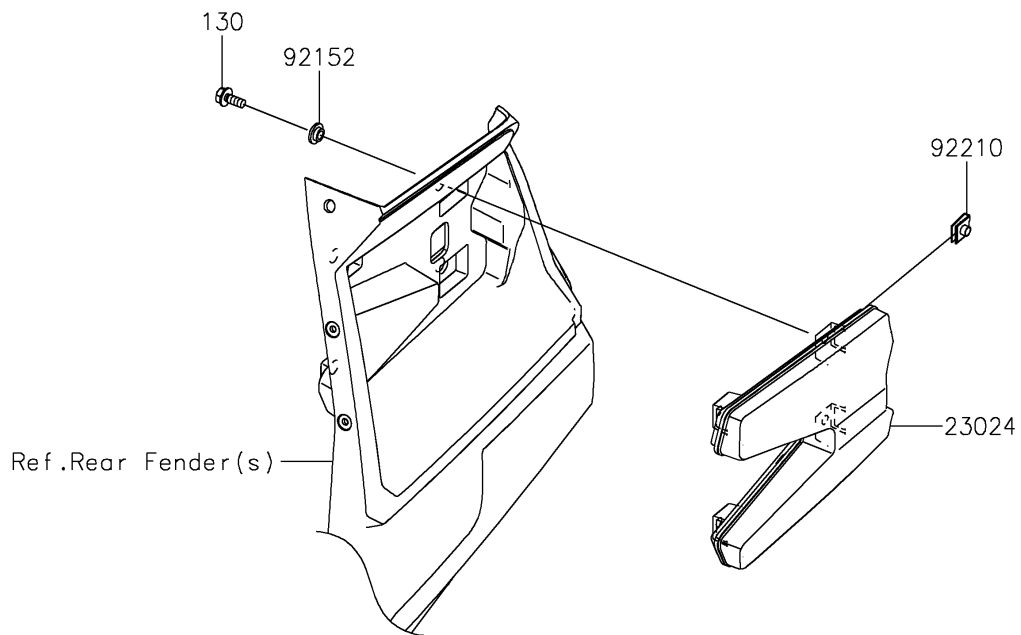

2023 Teryx KRX® 4 1000 SE

PARTS DIAGRAM

Taillight(s)

F2720

2023 Teryx KRX[®] 4 1000 SE

PARTS LIST

Taillight(s)

ITEM NAME	PART NUMBER	QUANTITY
LAMP-ASSY-TAIL,LED (Ref # 23024)	23024-0005	2
COLLAR,6.3X9.5X4.1 (Ref # 92152)	92152-1571	8
NUT (Ref # 92210)	92210-1125	8
BOLT-FLANGED,6X14 (Ref # 130)	130BA0614	8