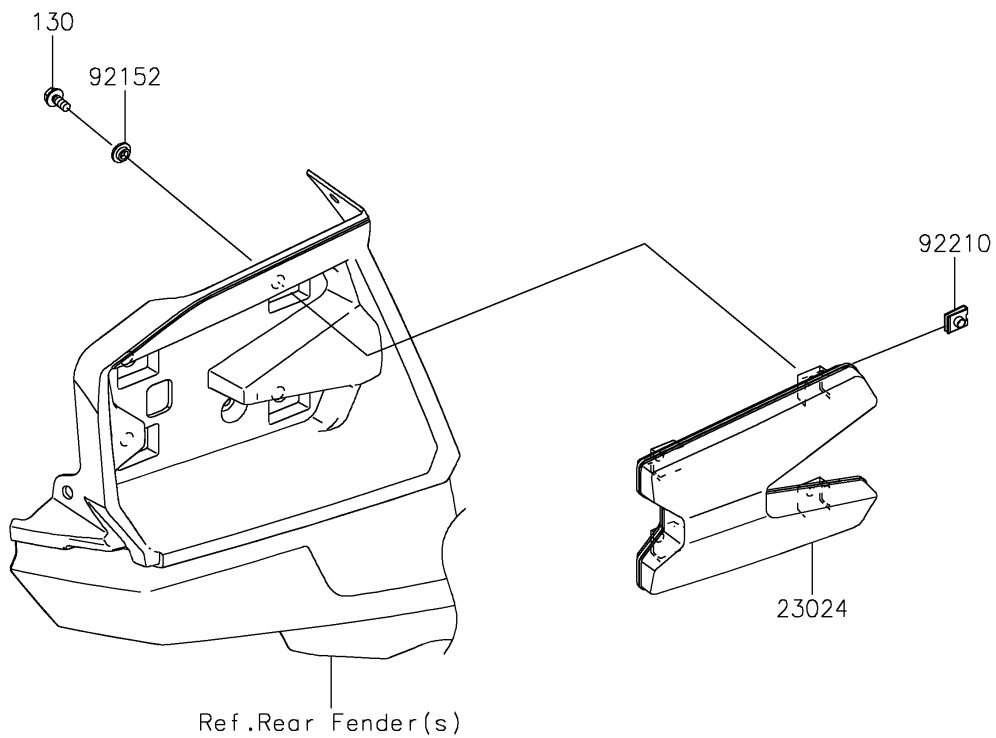

2023 Teryx KRX® 4 1000 SE

PARTS DIAGRAM

Taillight(s)

F2720

2023 Teryx KRX[®] 4 1000 SE

PARTS LIST

Taillight(s)

ITEM NAME	PART NUMBER	QUANTITY
LAMP-ASSY-TAIL,LED (Ref # 23024)	23024-0005	2
COLLAR,6.3X9.5X4.1 (Ref # 92152)	92152-1571	8
NUT (Ref # 92210)	92210-1125	8
BOLT-FLANGED,6X14 (Ref # 130)	130BA0614	8