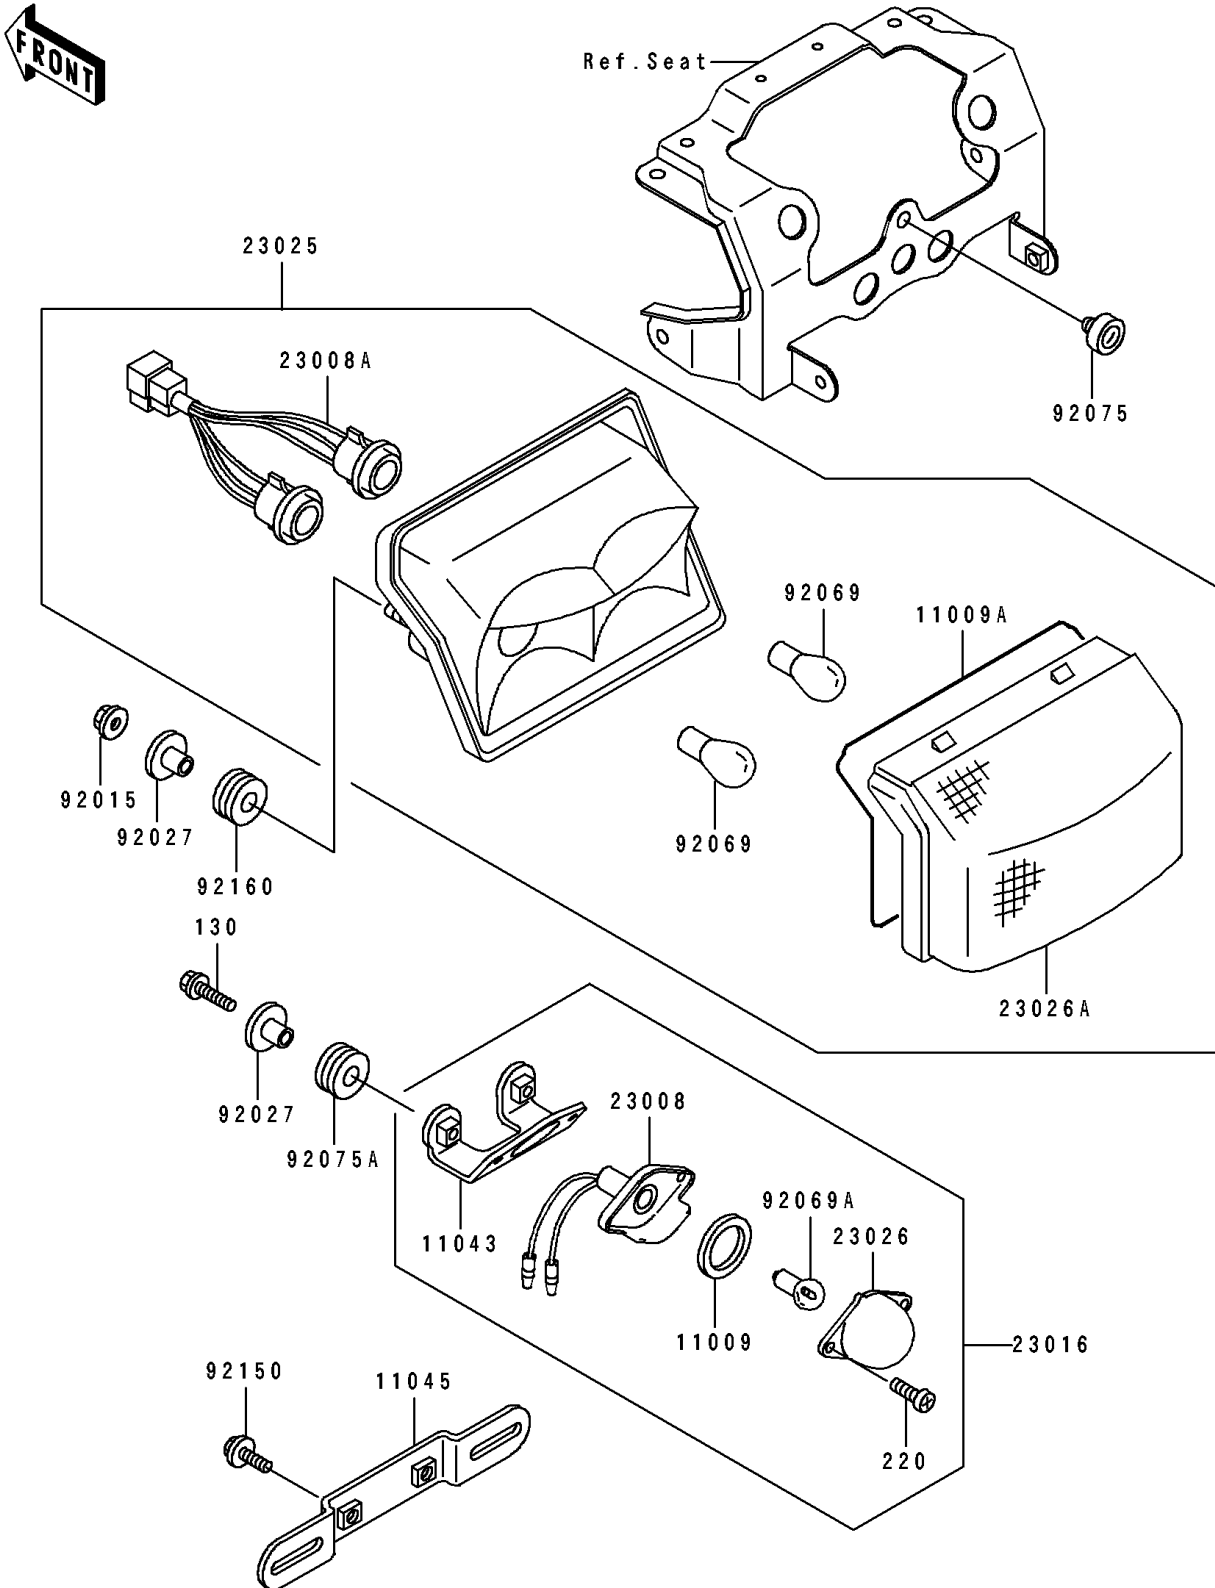

1993 Ninja[®] ZX[™]-6

PARTS DIAGRAM

Tail Lamp

F2720

1993 Ninja® ZX™ -6

PARTS LIST

Tail Lamp

ITEM NAME

PART NUMBER

QUANTITY
