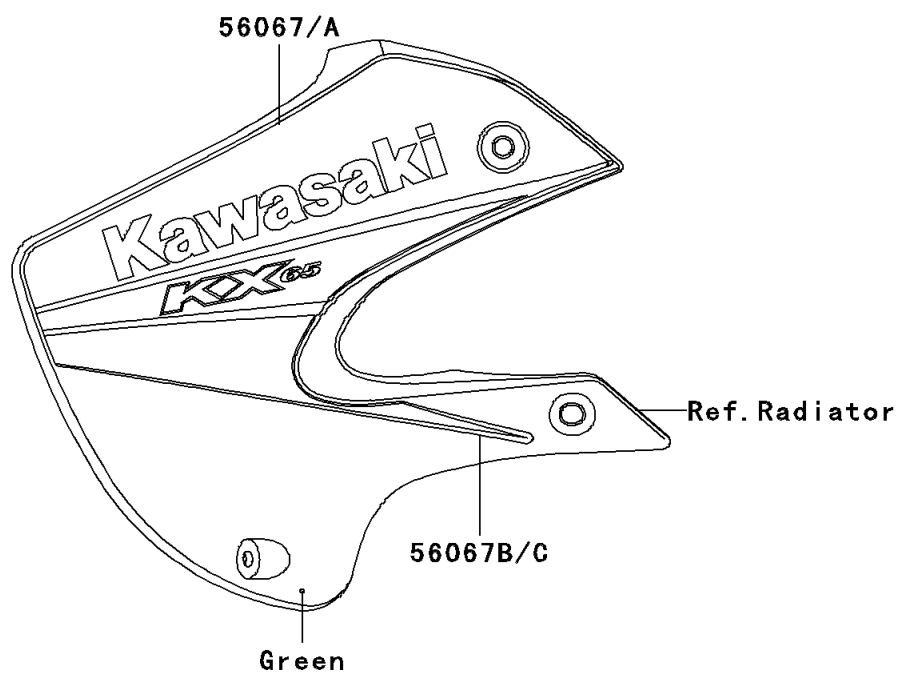

# 2006 KX65

## PARTS DIAGRAM

Labels(Green)(A6F)

**Kawasaki**

Let the Good Times Roll®

F2860

## PARTS LIST

Labels(Green)(A6F)

**Kawasaki**

Let the Good Times Roll®

**ITEM NAME**

**PART NUMBER**

**QUANTITY**

---