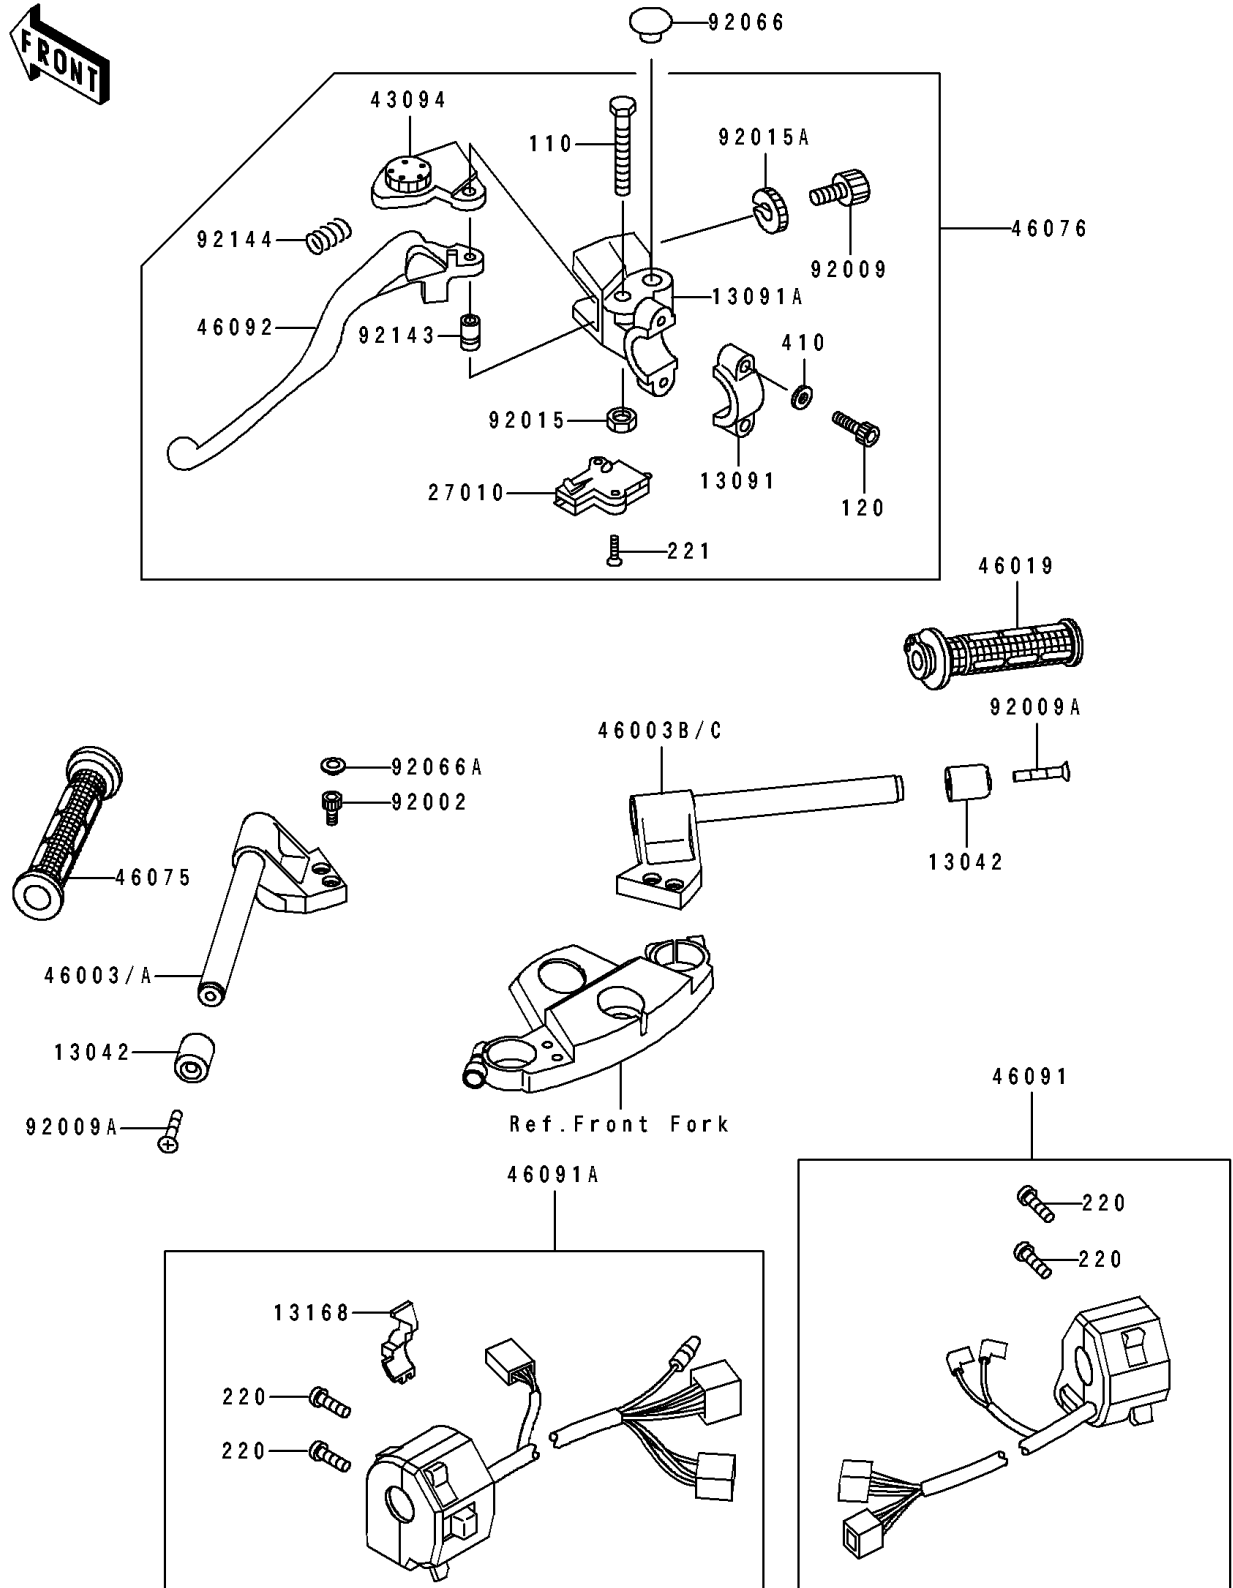

1993 Ninja® ZX™ -6

PARTS DIAGRAM

Handlebar

F2310

1993 Ninja® ZX™ -6

PARTS LIST

Handlebar

ITEM NAME

PART NUMBER

QUANTITY
