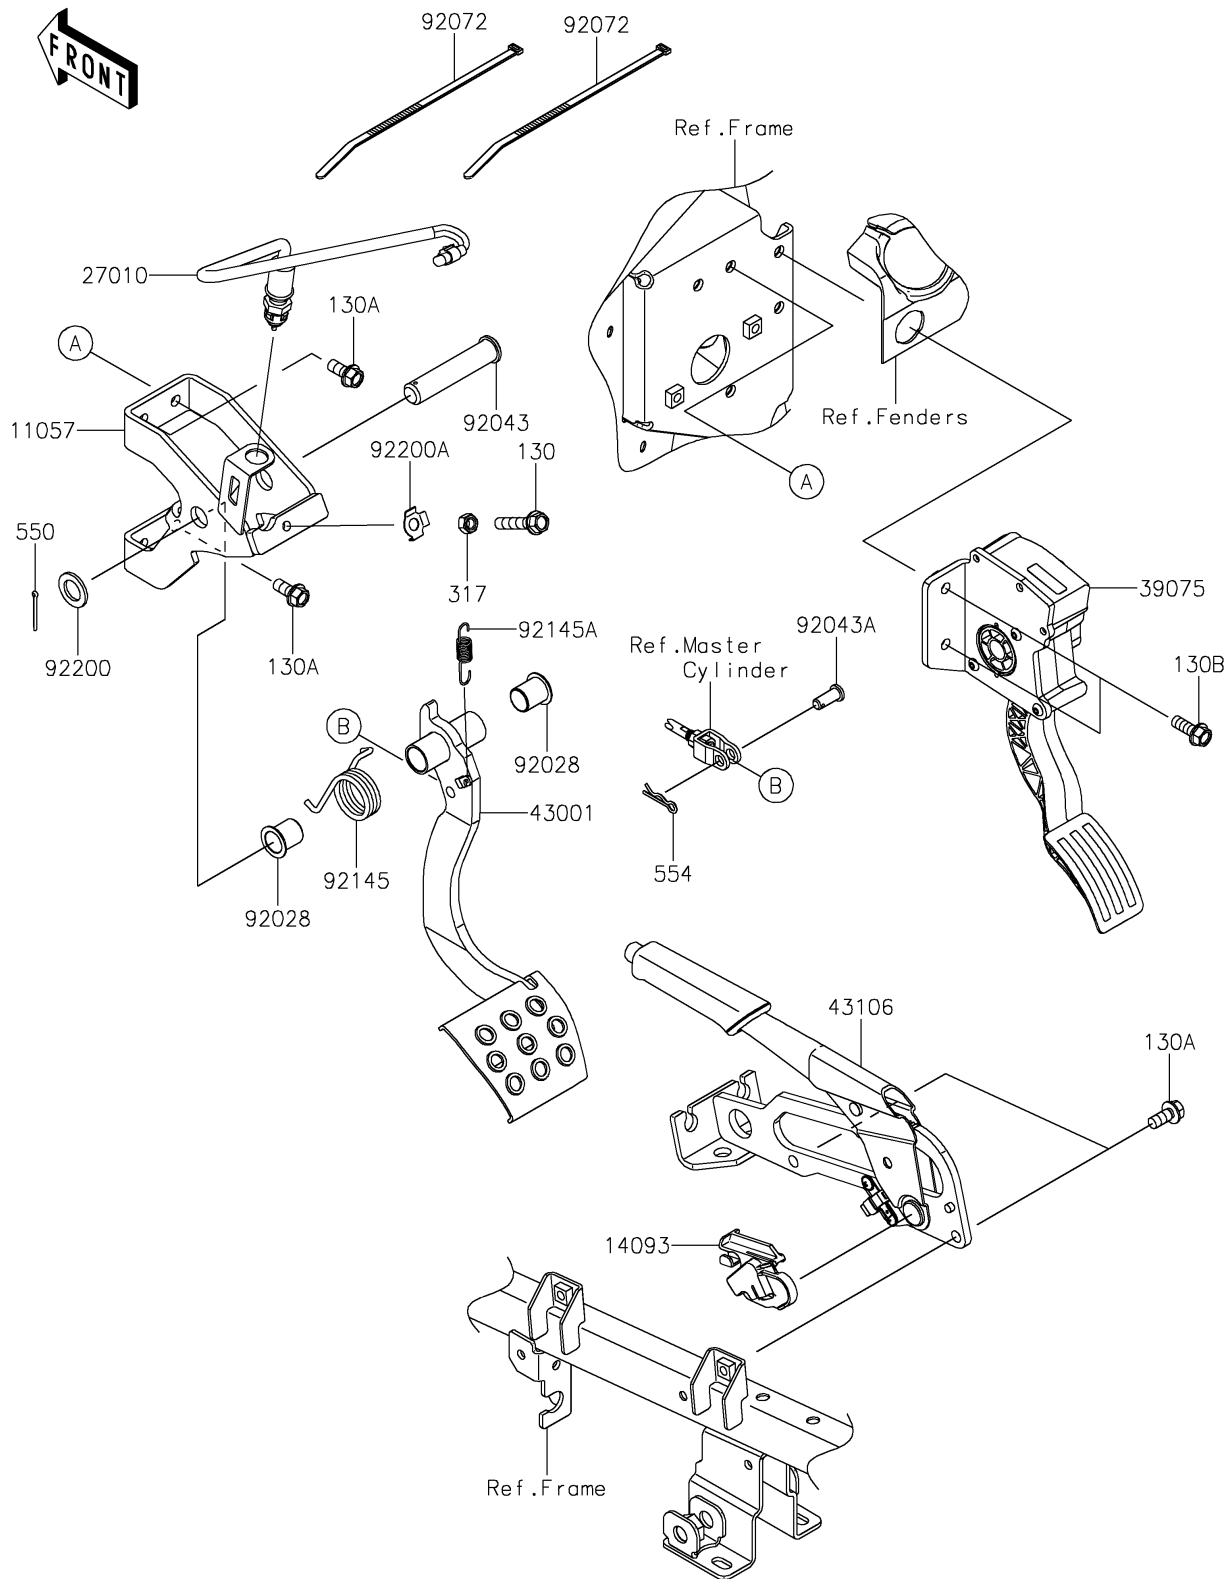

2023 TERYX KRX® 1000 TRAIL EDITION

PARTS DIAGRAM

Brake Pedal/Throttle Lever

F2260

2023 TERYX KRX[®] 1000 TRAIL EDITION

PARTS LIST

Brake Pedal/Throttle Lever

ITEM NAME	PART NUMBER	QUANTITY
-----------	-------------	----------
