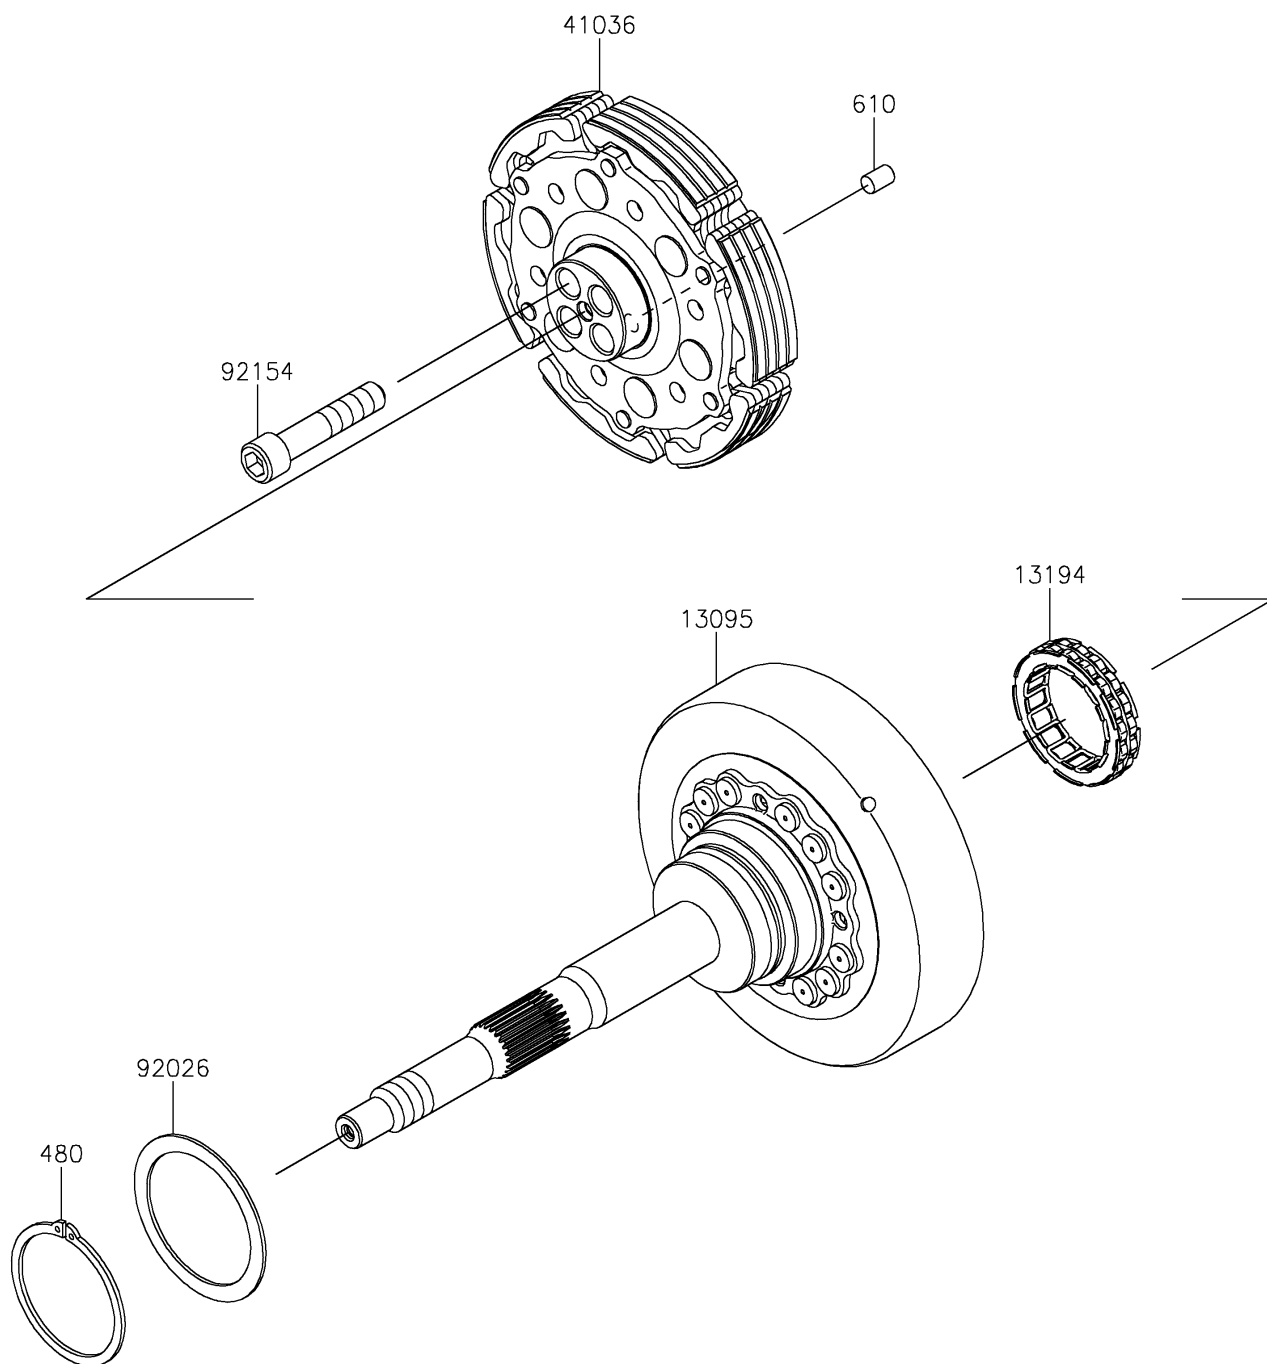

2023 TERYX KRX[®] 1000 TRAIL EDITION

Kawasaki
Let the Good Times Roll[®]

PARTS DIAGRAM

Clutch

E1350

2023 TERYX KRX[®] 1000 TRAIL EDITION

PARTS LIST

Clutch

ITEM NAME	PART NUMBER	QUANTITY
-----------	-------------	----------
