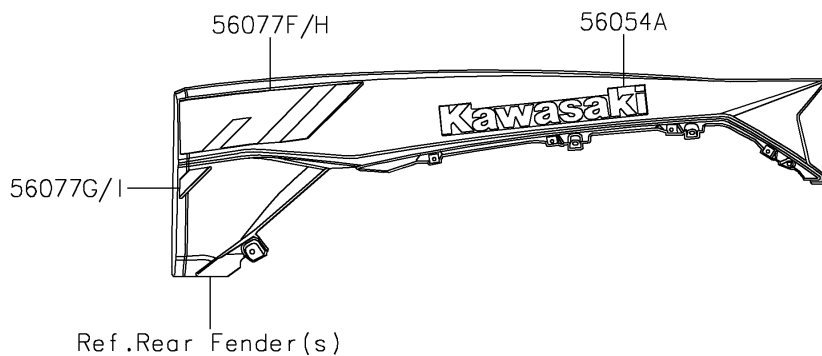

2024 Teryx KRX[®] 1000

PARTS DIAGRAM

Decals(Blue)(ARFNN/ARFNL)

F2861C

2024 Teryx KRX[®] 1000

PARTS LIST

Decals(Blue)(ARFNN/ARFNL)

ITEM NAME

PART NUMBER

QUANTITY
