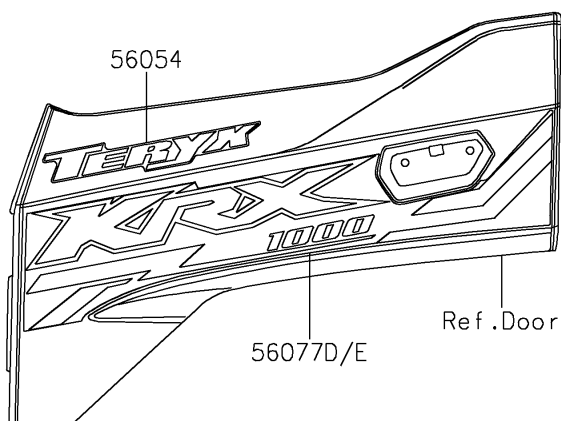

2024 Teryx KRX[®] 1000

PARTS DIAGRAM

Decals(Blue)(ARFNN/ARFNL)

F2861C

2024 Teryx KRX[®] 1000

PARTS LIST

Decals(Blue)(ARFNN/ARFNL)

ITEM NAME

PART NUMBER

QUANTITY
