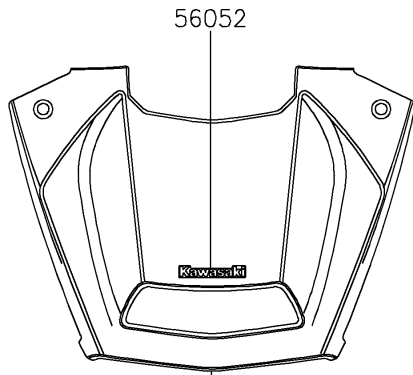

2024 TERYX KRX® 1000

PARTS DIAGRAM

Decals(Gray)(ARFNN/ARFNL)(CA,US)

F2861B

Ref. Front Fender(s)

Ref. Front Fender(s)

Ref. Rear Fender(s)

2024 TERYX KRX[®] 1000