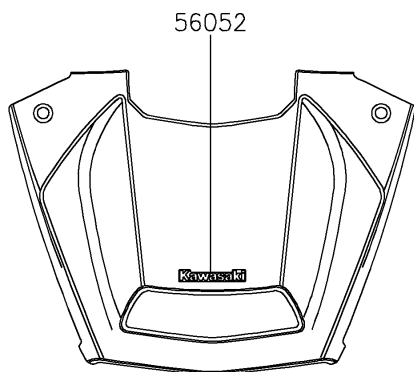

2024 Teryx KRX[®] 1000

PARTS DIAGRAM

Decals(Red)(APFNN/APFNL)

F2861A

2024 Teryx KRX[®] 1000

PARTS LIST

Decals(Red)(APFNN/APFNL)

ITEM NAME

PART NUMBER

QUANTITY
