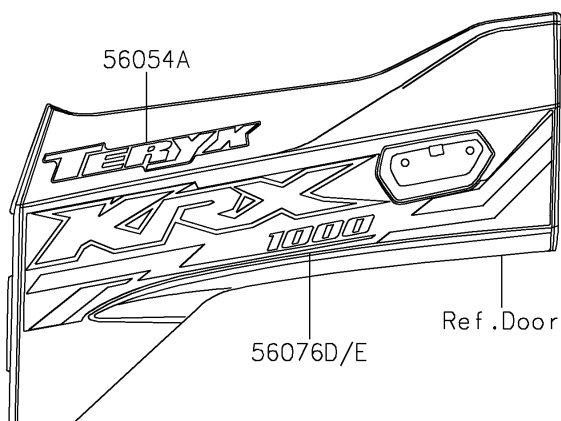

2024 Teryx KRX[®] 1000

PARTS DIAGRAM

Decals(Red)(APFNN/APFNL)

F2861A

2024 Teryx KRX[®] 1000

PARTS LIST

Decals(Red)(APFNN/APFNL)

ITEM NAME

PART NUMBER

QUANTITY
