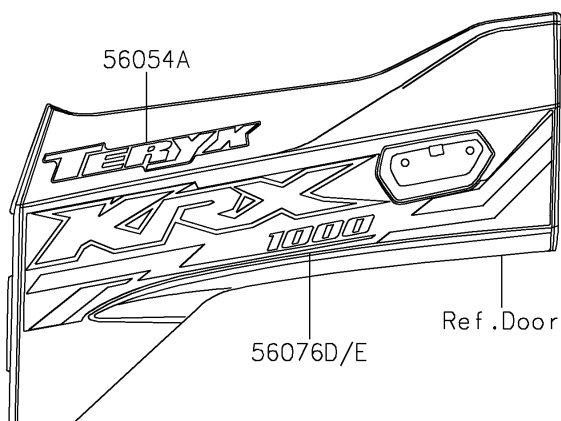

2024 Teryx KRX® 1000

PARTS DIAGRAM

Decals(Red)(APFNN/APFNL)

F2861A

2024 Teryx KRX[®] 1000

PARTS LIST

Decals(Red)(APFNN/APFNL)

ITEM NAME

PART NUMBER

QUANTITY
