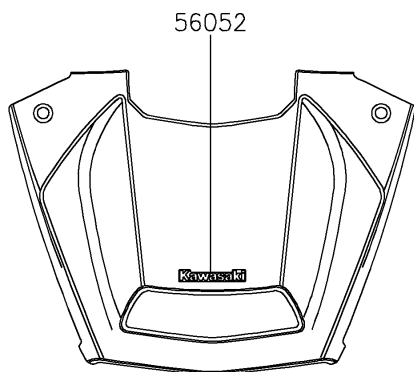

2024 Teryx KRX® 1000

PARTS DIAGRAM

Decals(Red)(APFNN/APFNL)

F2861A

2024 Teryx KRX[®] 1000

PARTS LIST

Decals(Red)(APFNN/APFNL)

ITEM NAME

PART NUMBER

QUANTITY
