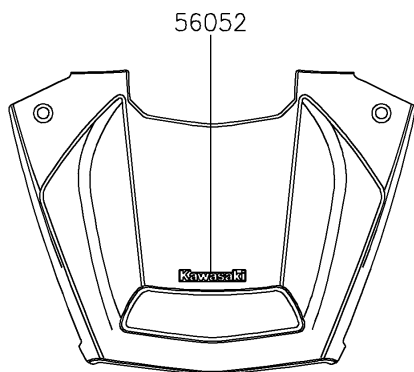

2024 Teryx KRX® 1000

PARTS DIAGRAM

Decals(Green)(APFNN/APFNL)

F2861

2024 Teryx KRX[®] 1000

PARTS LIST

Decals(Green)(APFNN/APFNL)

ITEM NAME

PART NUMBER

QUANTITY
