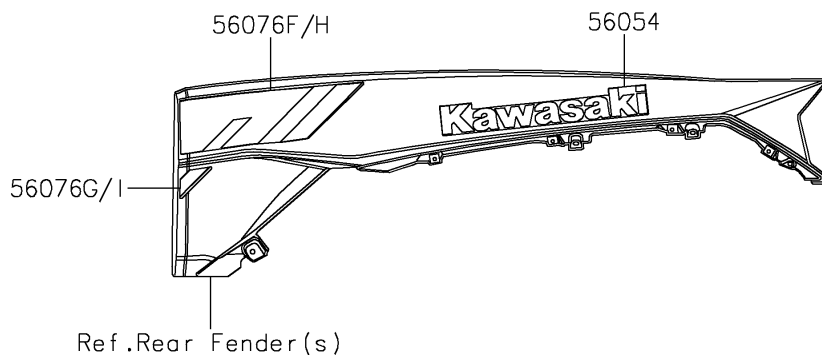

2024 Teryx KRX® 1000

PARTS DIAGRAM

Decals(Green)(APFNN/APFNL)

F2861

2024 Teryx KRX[®] 1000

PARTS LIST

Decals(Green)(APFNN/APFNL)

ITEM NAME

PART NUMBER

QUANTITY
