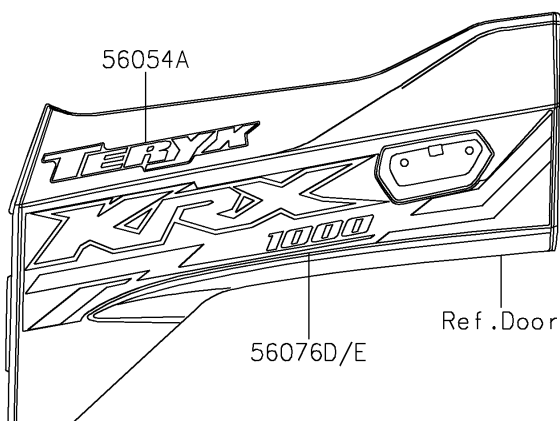

2024 Teryx KRX® 1000

PARTS DIAGRAM

Decals(Green)(APFNN/APFNL)

F2861

2024 Teryx KRX[®] 1000

PARTS LIST

Decals(Green)(APFNN/APFNL)

ITEM NAME

PART NUMBER

QUANTITY
