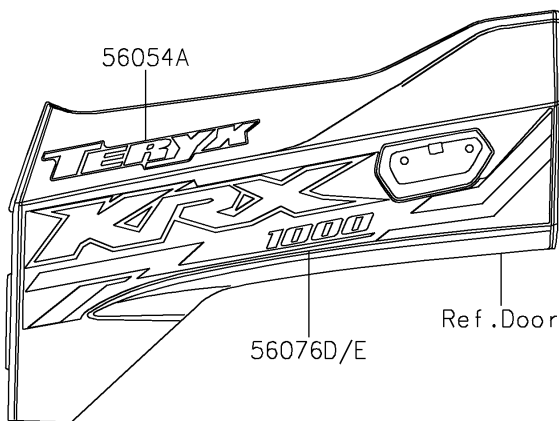

2024 TERYX KRX® 1000

PARTS DIAGRAM

Decals(Green)(APFNN/APFNL)

F2861

2024 TERYX KRX[®] 1000

PARTS LIST

Decals(Green)(APFNN/APFNL)

ITEM NAME

PART NUMBER

QUANTITY
