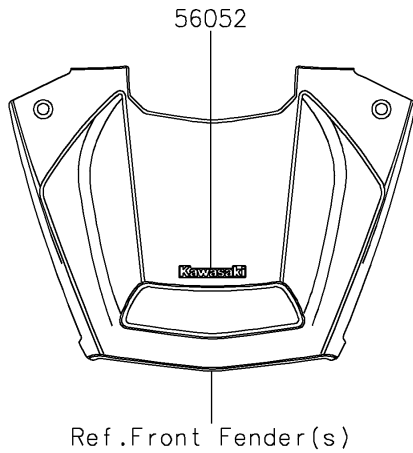

2024 TERYX KRX® 1000

PARTS DIAGRAM

Decals(Green)(APFNN/APFNL)

F2861

2024 TERYX KRX[®] 1000

PARTS LIST

Decals(Green)(APFNN/APFNL)

ITEM NAME

PART NUMBER

QUANTITY
