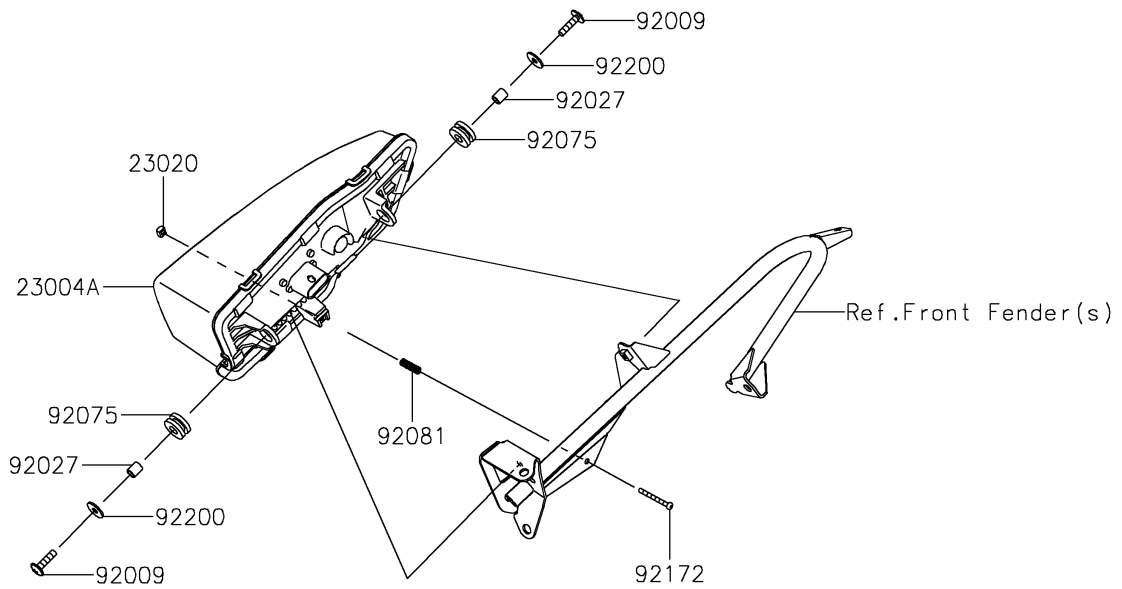

2023 Teryx KRX® 1000

PARTS DIAGRAM

Headlight(s)

F2710