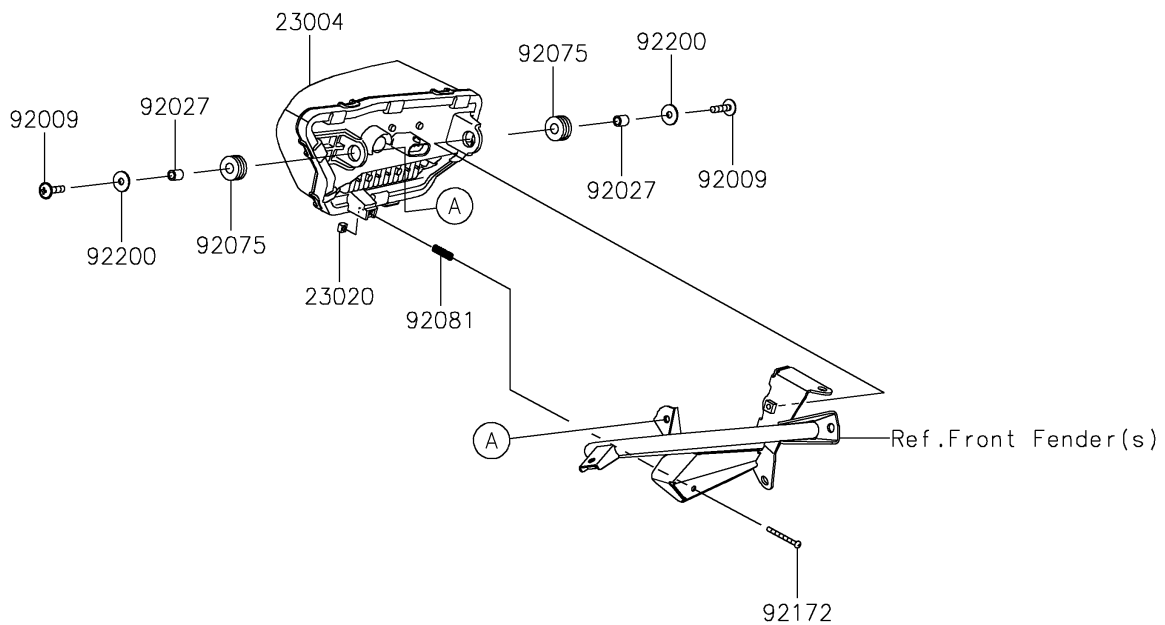

2023 Teryx KRX® 1000

PARTS DIAGRAM

Headlight(s)

F2710