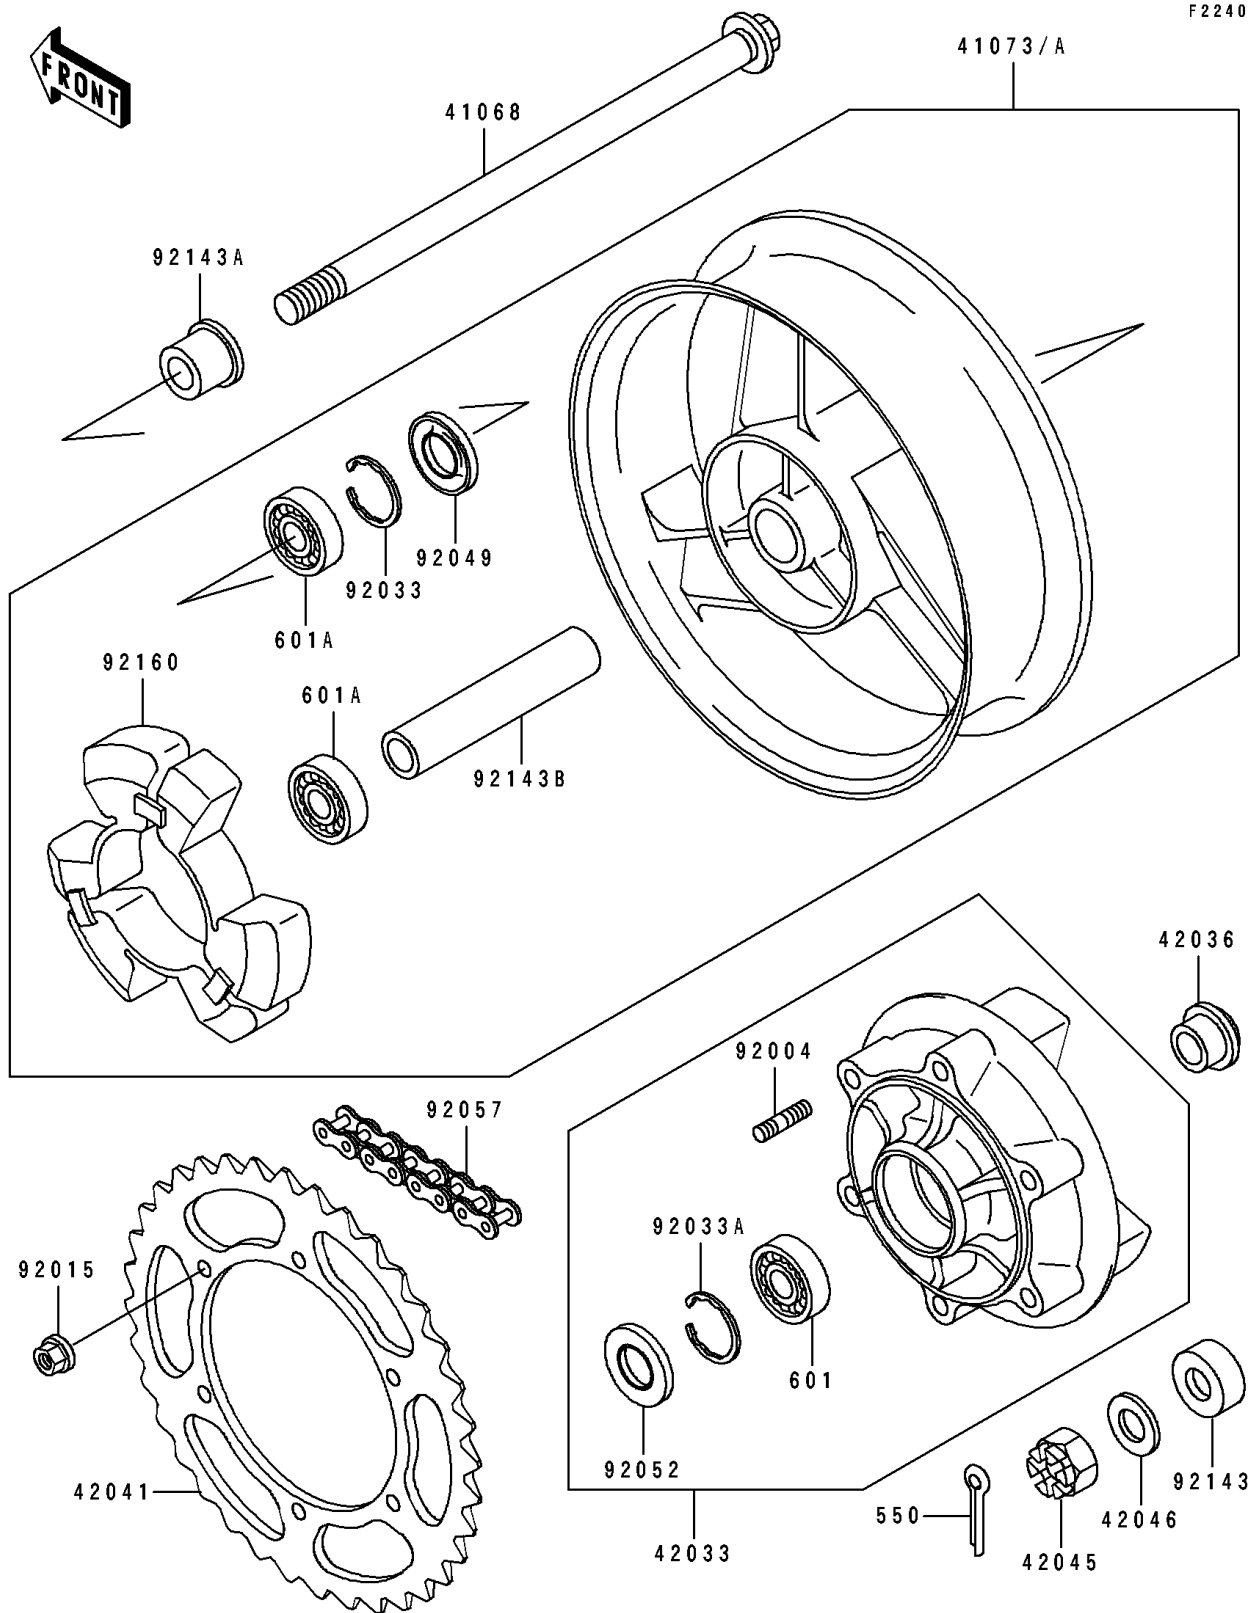

1993 Ninja® ZX™-6

PARTS DIAGRAM

Rear Hub

1993 Ninja® ZX™ -6

PARTS LIST

Rear Hub

ITEM NAME

PART NUMBER

QUANTITY
