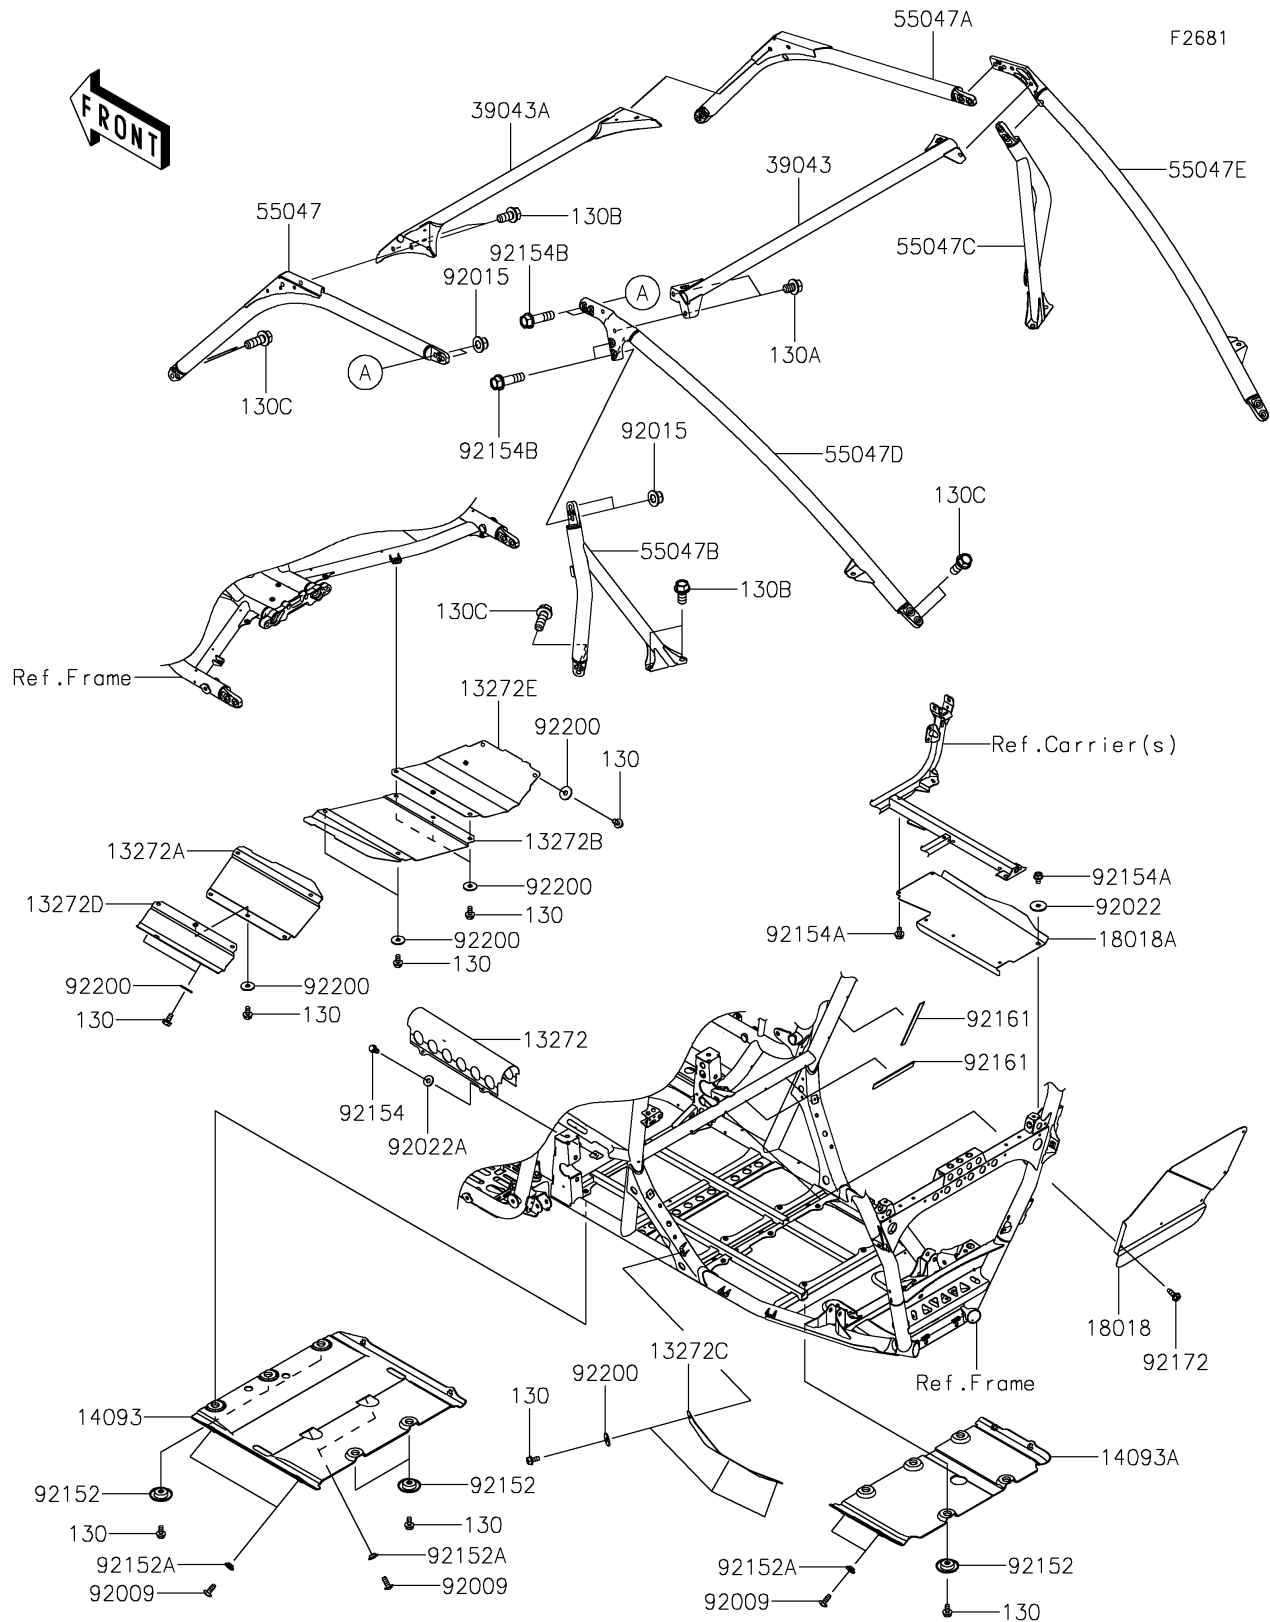

2023 Teryx KRX® 1000

PARTS DIAGRAM

Guards/Cab Frame