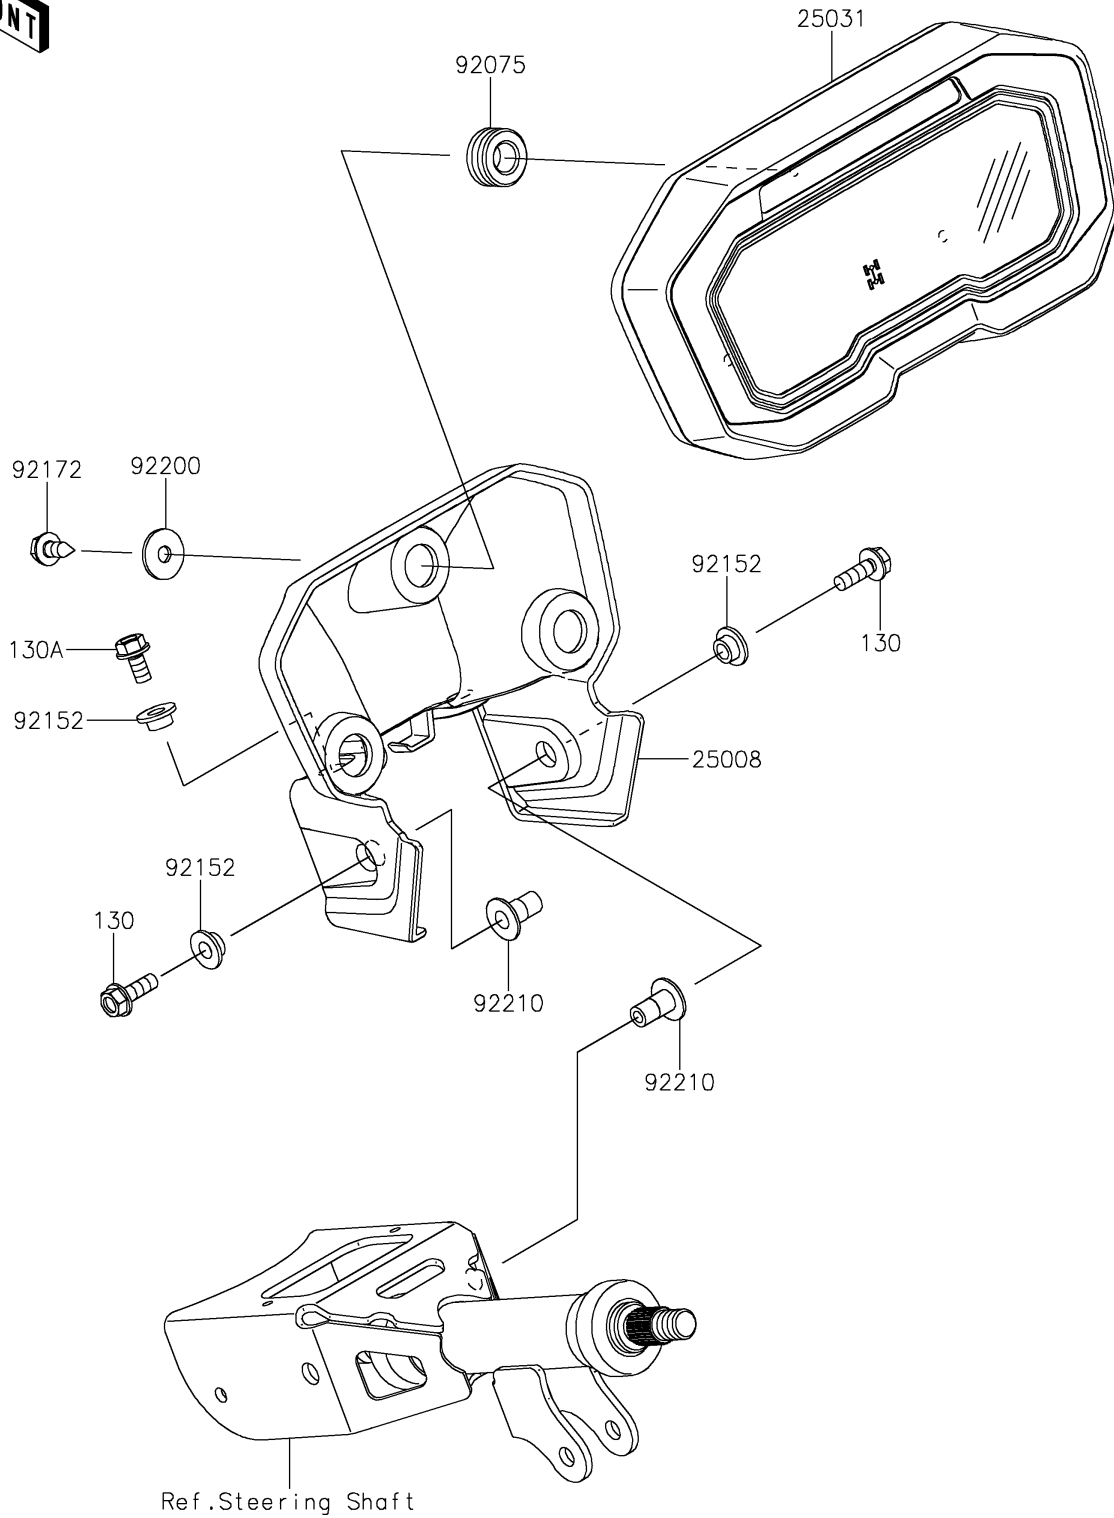

2023 TERYX KRX[®] 1000

PARTS DIAGRAM

Meter(s)

F2530

2023 TERYX KRX® 1000

PARTS LIST

Meter(s)

ITEM NAME	PART NUMBER	QUANTITY
BRACKET-METER (Ref # 25008)	25008-0049	1
METER-ASSY,LCD (Ref # 25031)	25031-1315	1
DAMPER (Ref # 92075)	92075-1898	3
COLLAR,6.5X10X6.2 (Ref # 92152)	92152-1511	4
SCREW,TAPPING,6X16 (Ref # 92172)	92172-1313	3
WASHER,6.5X20X1.6 (Ref # 92200)	92200-0283	3
NUT,METER BKT SIDE (Ref # 92210)	92210-1760	2
BOLT-FLANGED,6X18 (Ref # 130)	130BA0618	2
BOLT-FLANGED,6X12 (Ref # 130A)	130CA0612	2