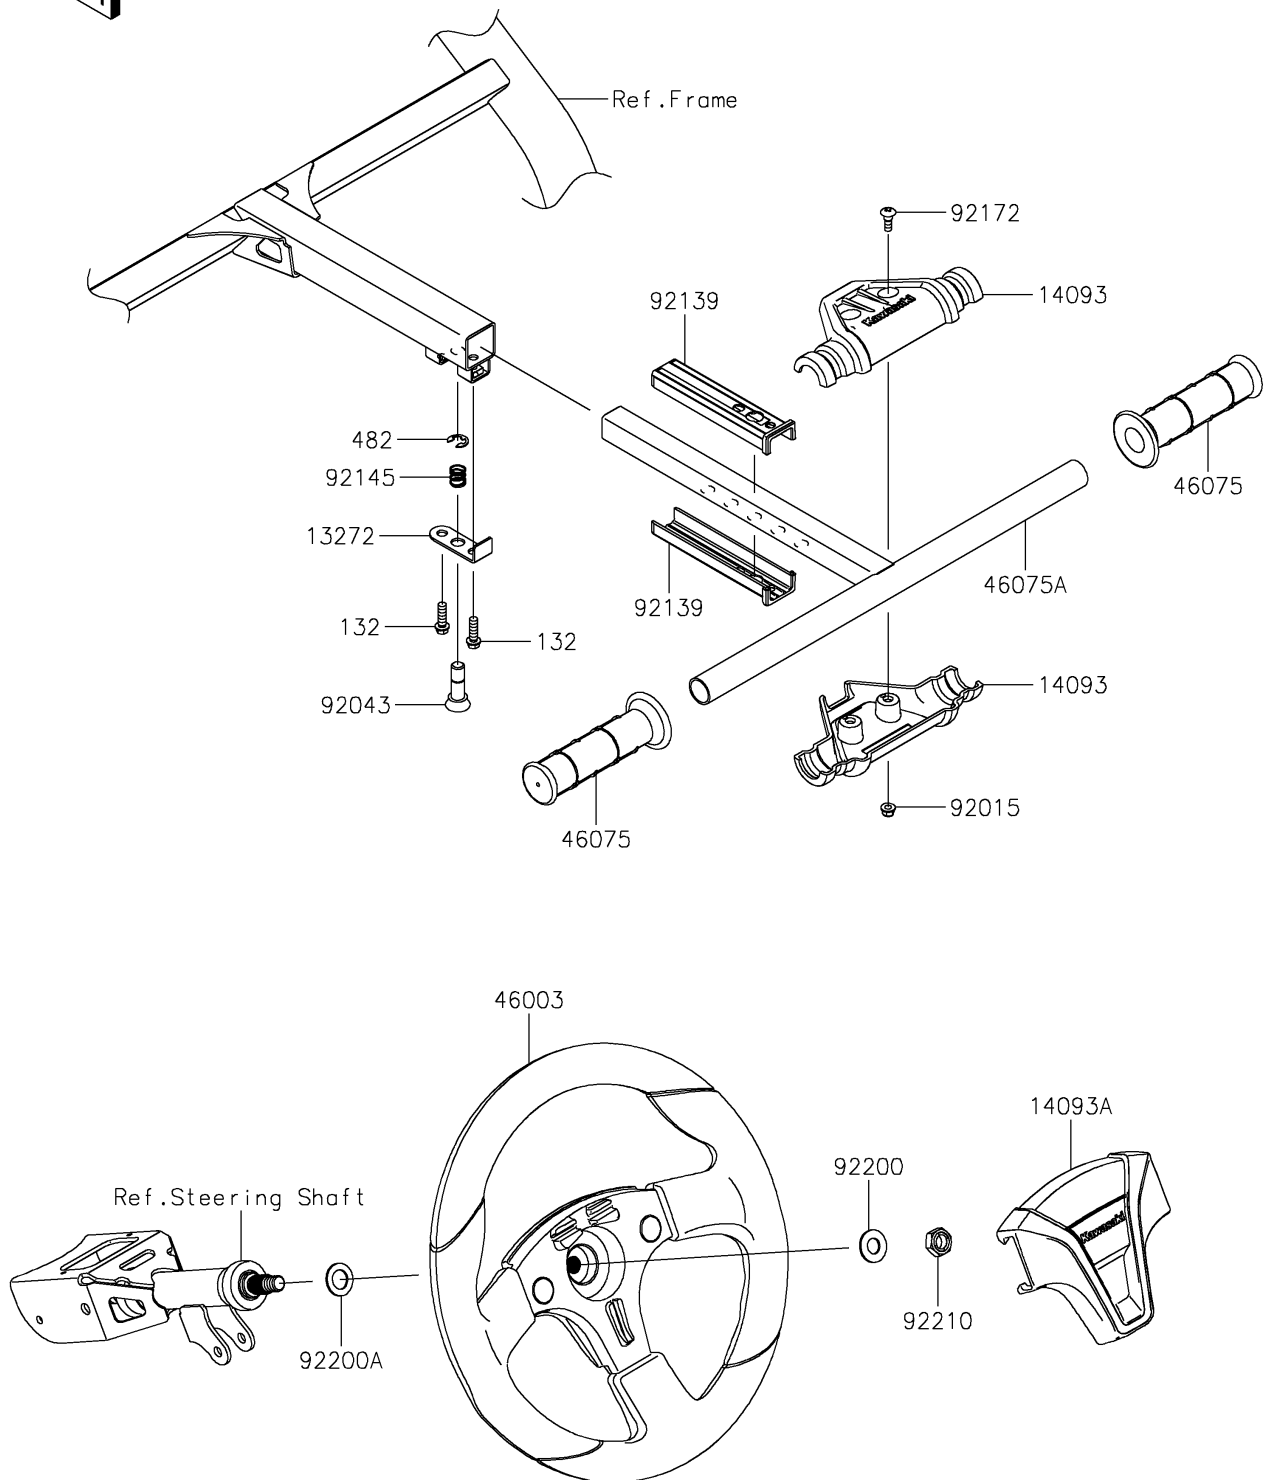

## PARTS DIAGRAM

### Steering Wheel

F2311

## PARTS LIST

### Steering Wheel

ITEM NAME	PART NUMBER	QUANTITY
PLATE (Ref # 13272)	13272-3869	1
COVER,PASSENGER GRIP (Ref # 14093)	14093-0802	2
COVER,HANDLE (Ref # 14093A)	14093-0803	1
HANDLE (Ref # 46003)	46003-0809	1
GRIP (Ref # 46075)	46075-0065	2
GRIP,PIPE (Ref # 46075A)	46075-0658	1
NUT,LOCK,FLANGED,5MM (Ref # 92015)	92015-1752	2
PIN (Ref # 92043)	92043-7503	1
BUSHING (Ref # 92139)	92139-1143	2
SPRING (Ref # 92145)	92145-7507	1
SCREW,5MM (Ref # 92172)	92172-0261	2
WASHER,12.1X25X1.6 (Ref # 92200)	92200-0455	1
WASHER,15X25X1.6 (Ref # 92200A)	92200-0460	1
NUT,LOCK,12MM (Ref # 92210)	92210-1249	1
BOLT-FLANGED-SMALL,6X20 (Ref # 132)	132BB0620	2
CIRCLIP-TYPE-E,8MM (Ref # 482)	482EA8000	1