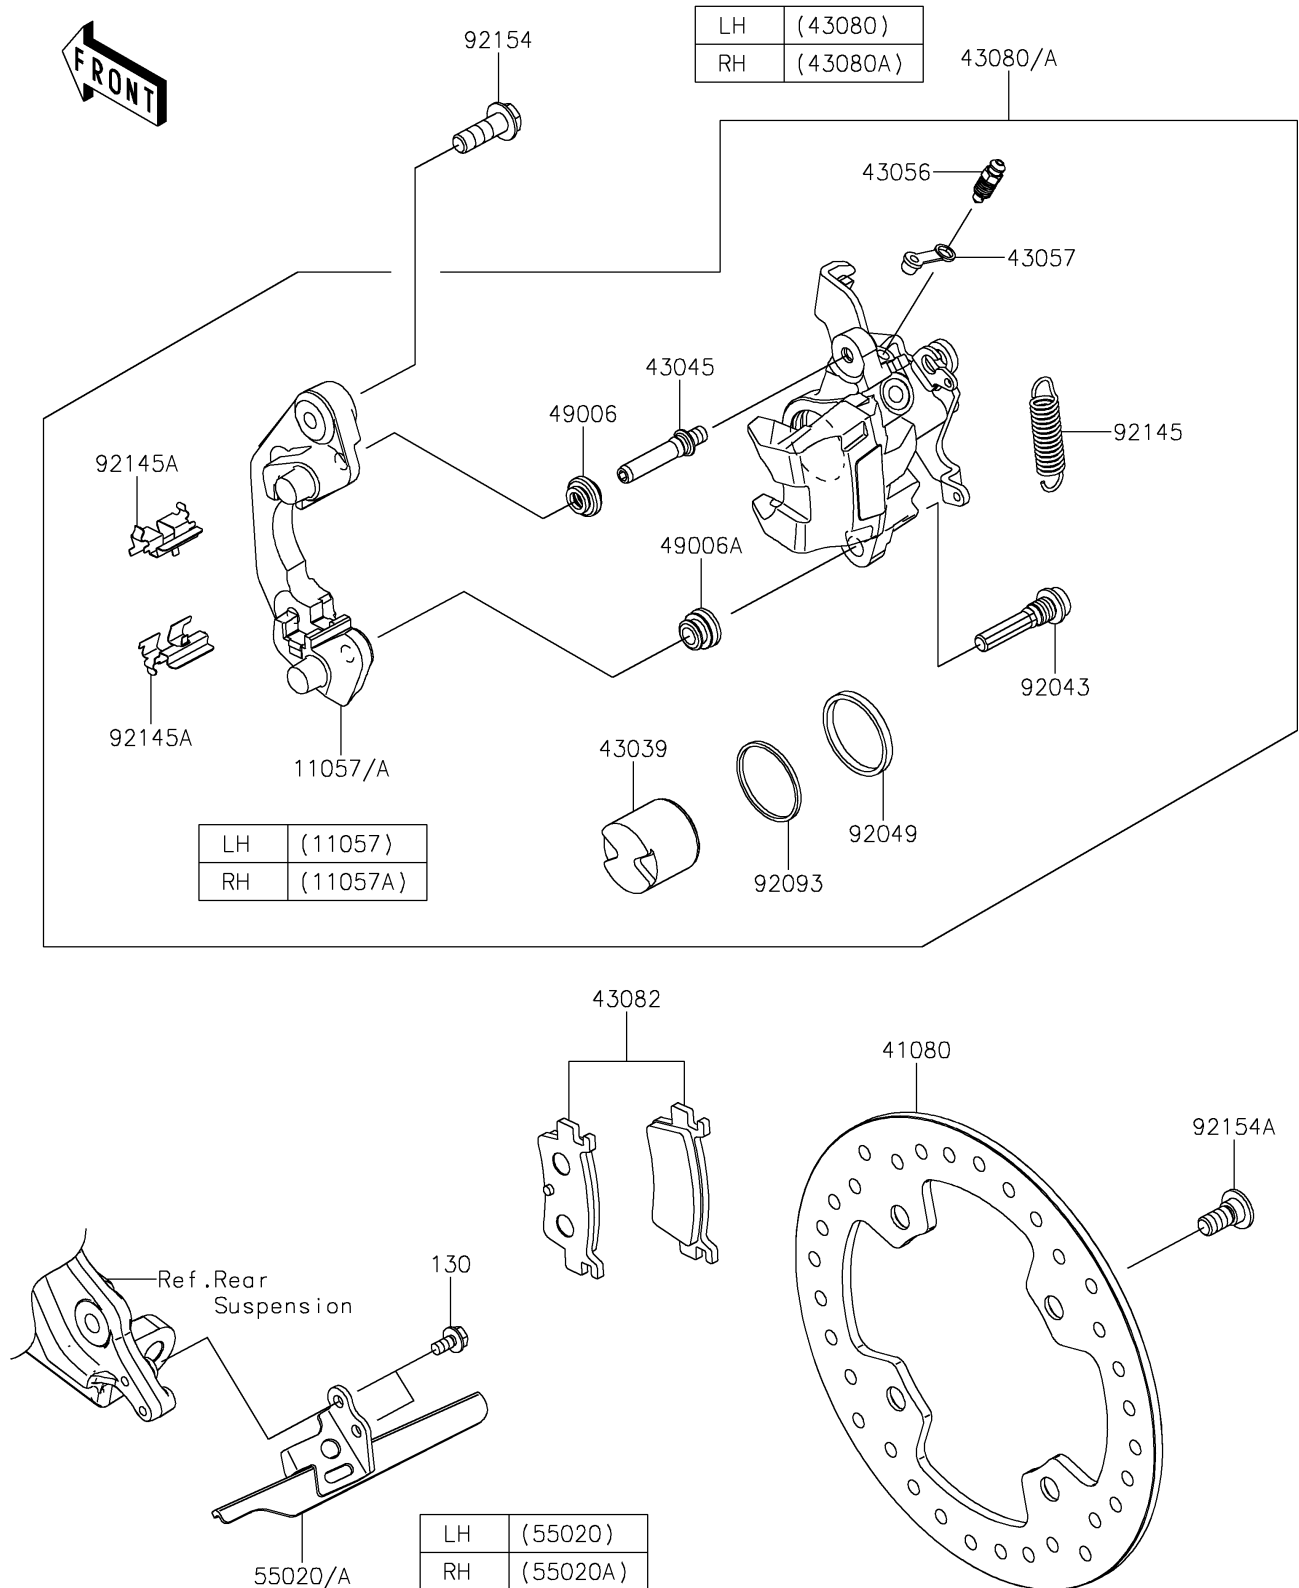

2024 Teryx KRX® 1000

PARTS DIAGRAM

Rear Brake

F2294

2024 Teryx KRX[®] 1000

PARTS LIST

Rear Brake

ITEM NAME

PART NUMBER

QUANTITY
