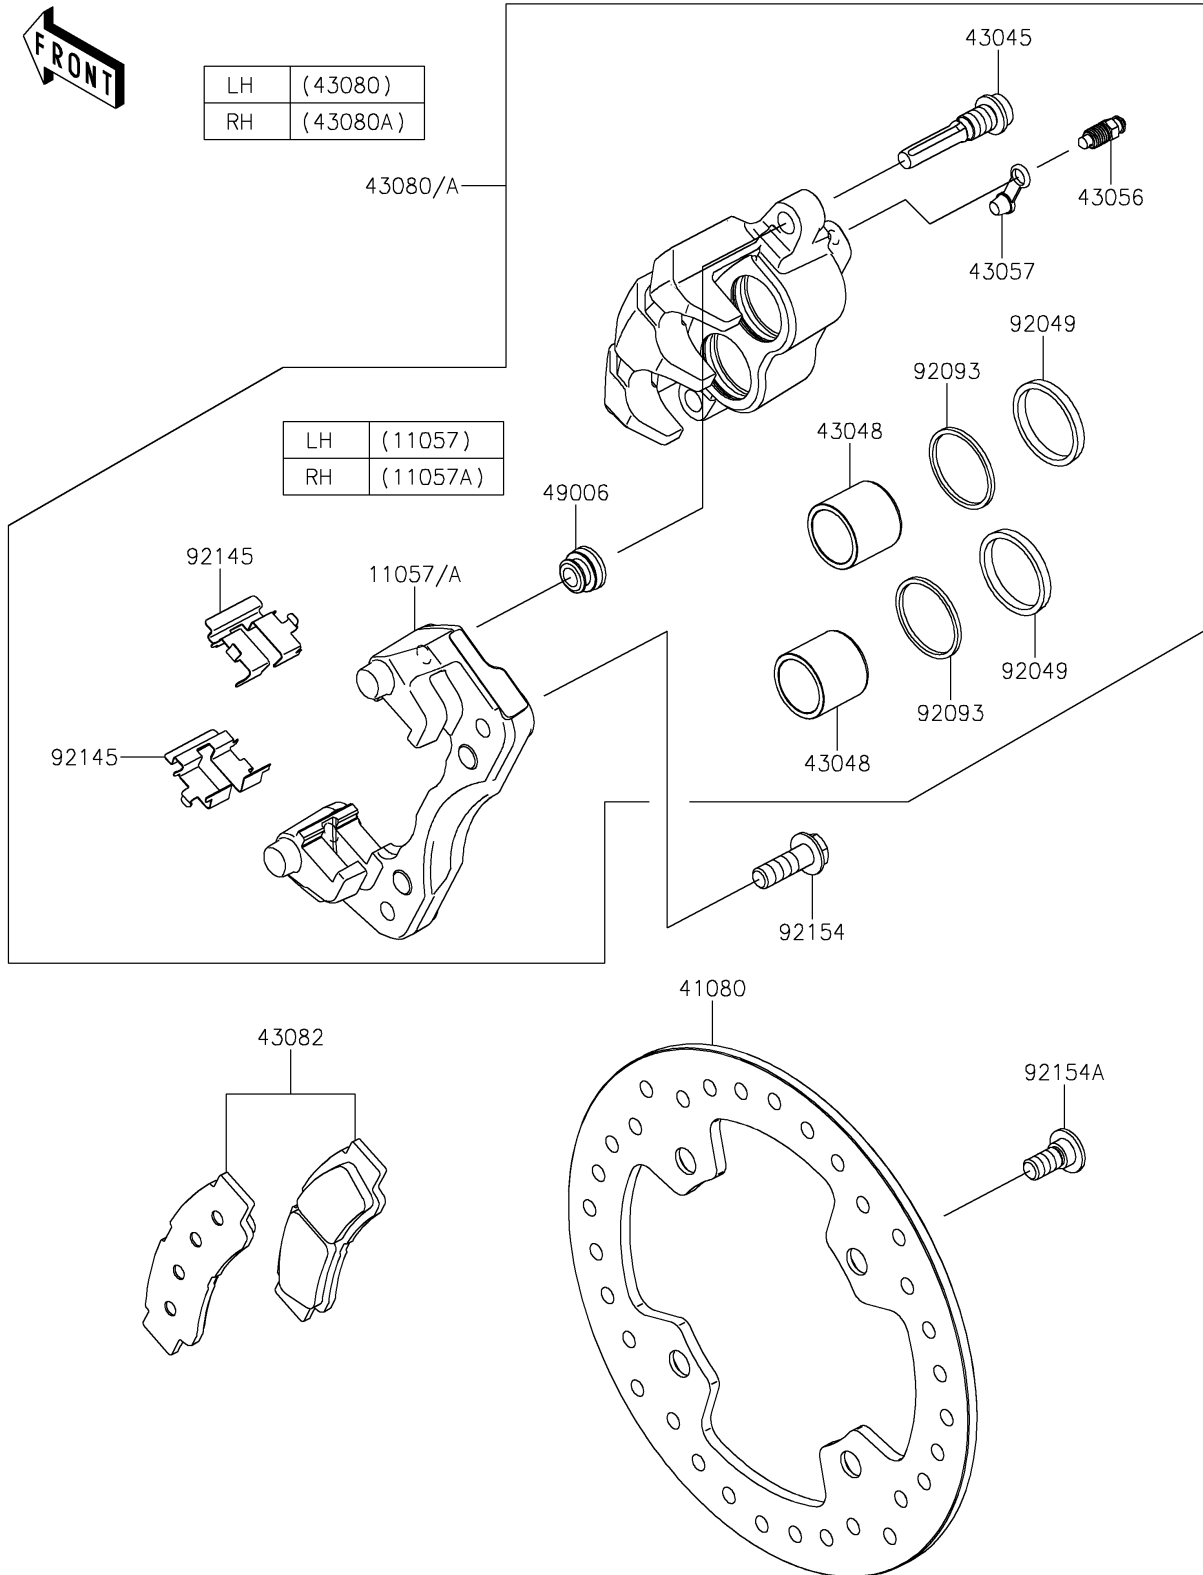

2024 Teryx KRX® 1000

PARTS DIAGRAM

Front Brake

F2292

2024 Teryx KRX[®] 1000

PARTS LIST

Front Brake

ITEM NAME

PART NUMBER

QUANTITY
