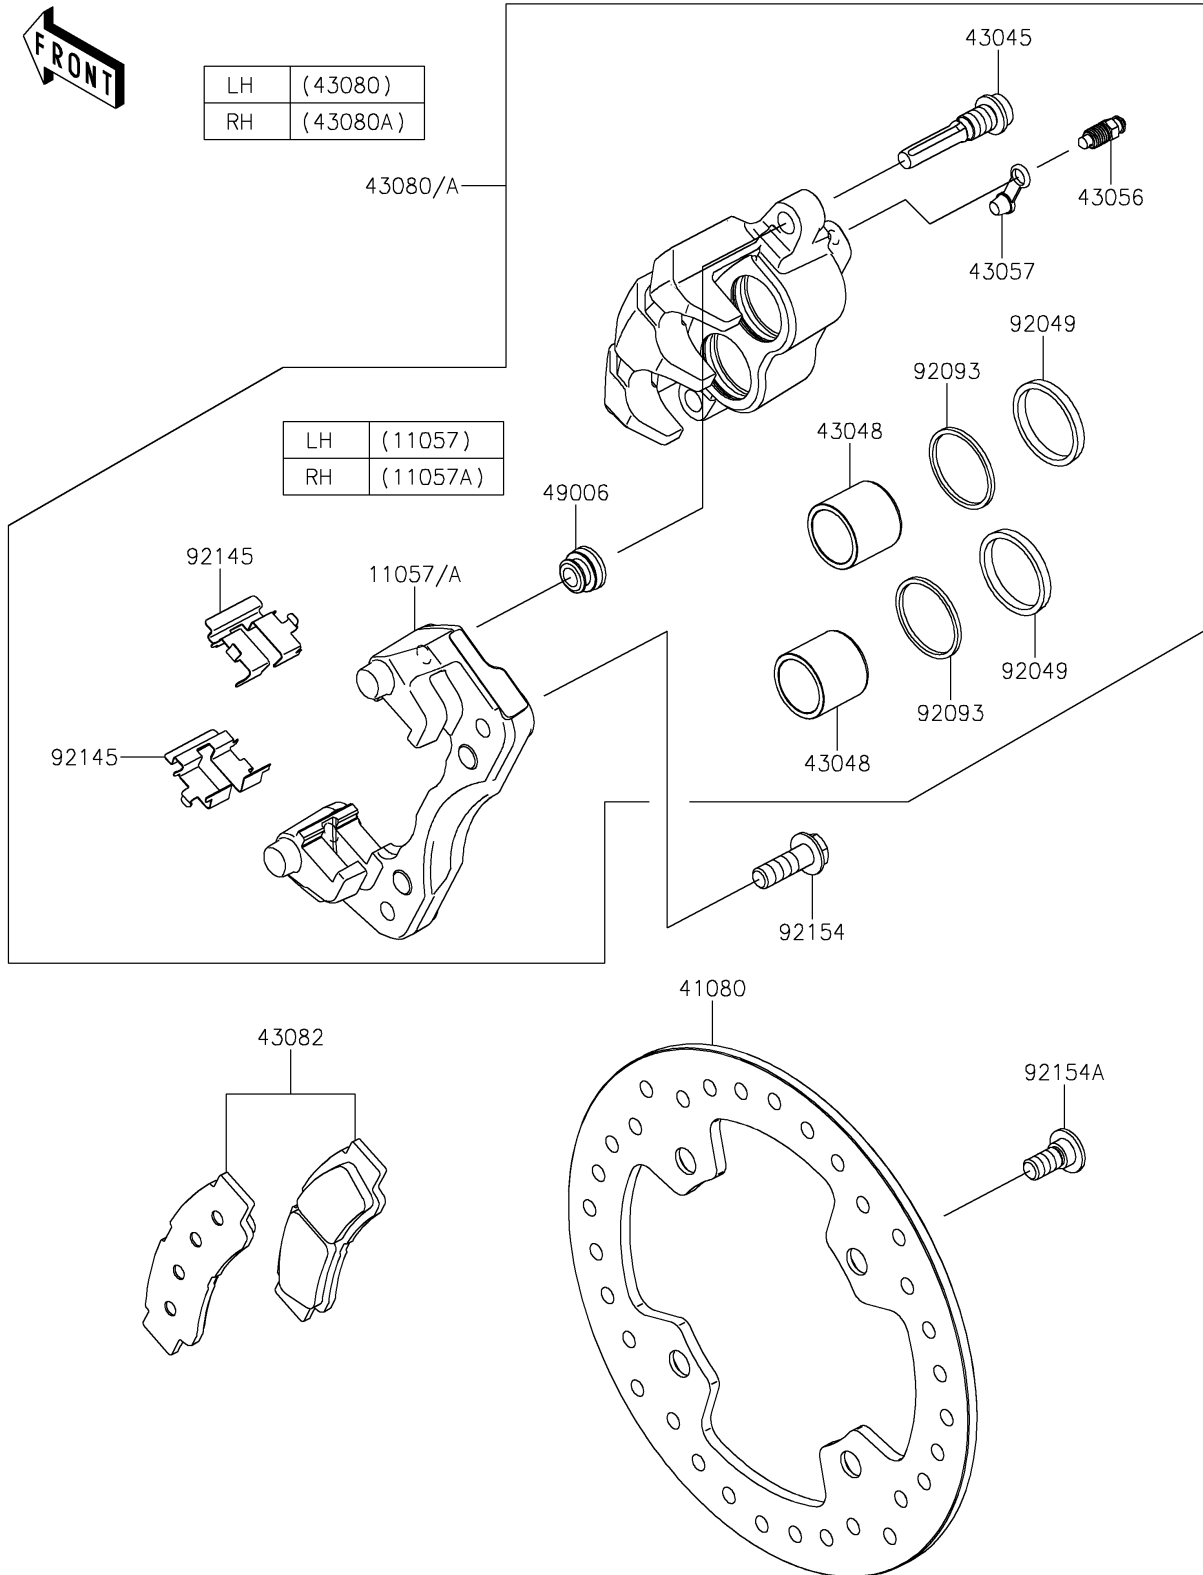

2024 Teryx KRX[®] 1000

PARTS DIAGRAM

Front Brake

F2292

2024 Teryx KRX[®] 1000

PARTS LIST

Front Brake

ITEM NAME

PART NUMBER

QUANTITY
