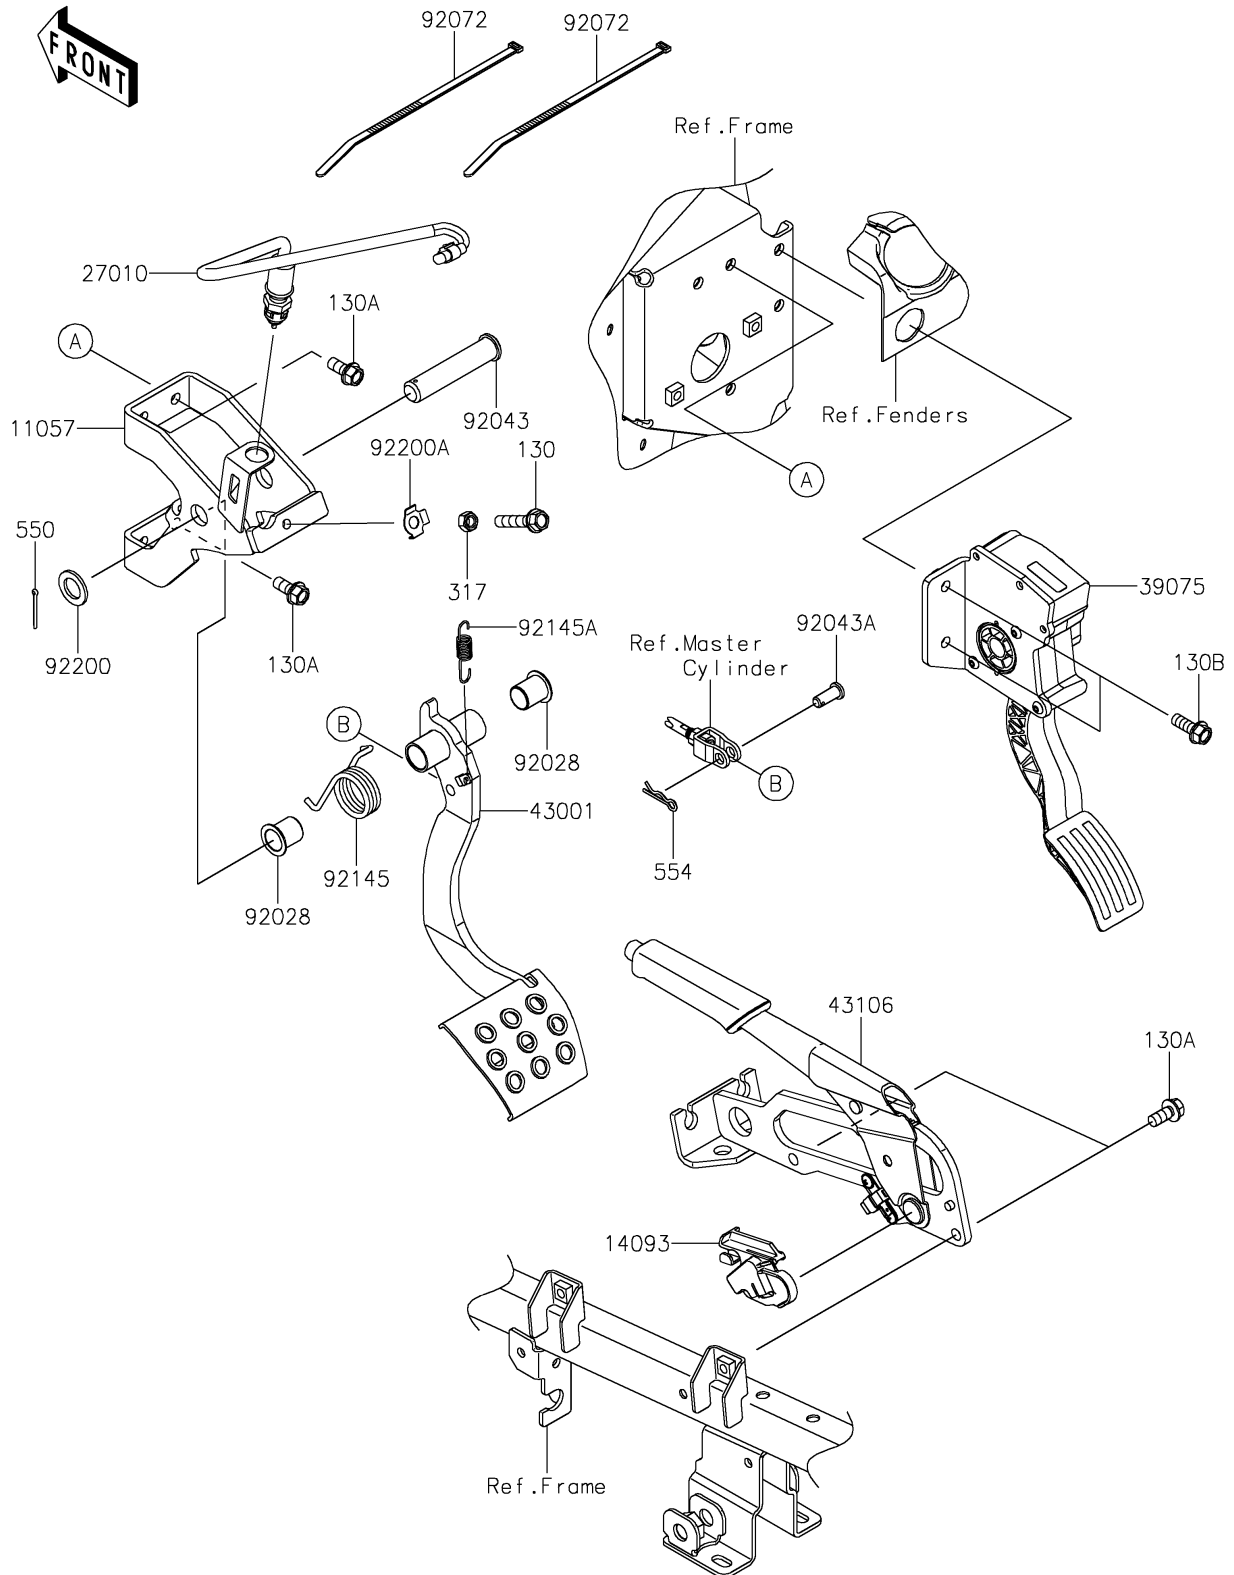

2024 TERYX KRX® 1000

PARTS DIAGRAM

Brake Pedal/Throttle Lever

F2260

2024 TERYX KRX[®] 1000

PARTS LIST

Brake Pedal/Throttle Lever

ITEM NAME

PART NUMBER

QUANTITY
