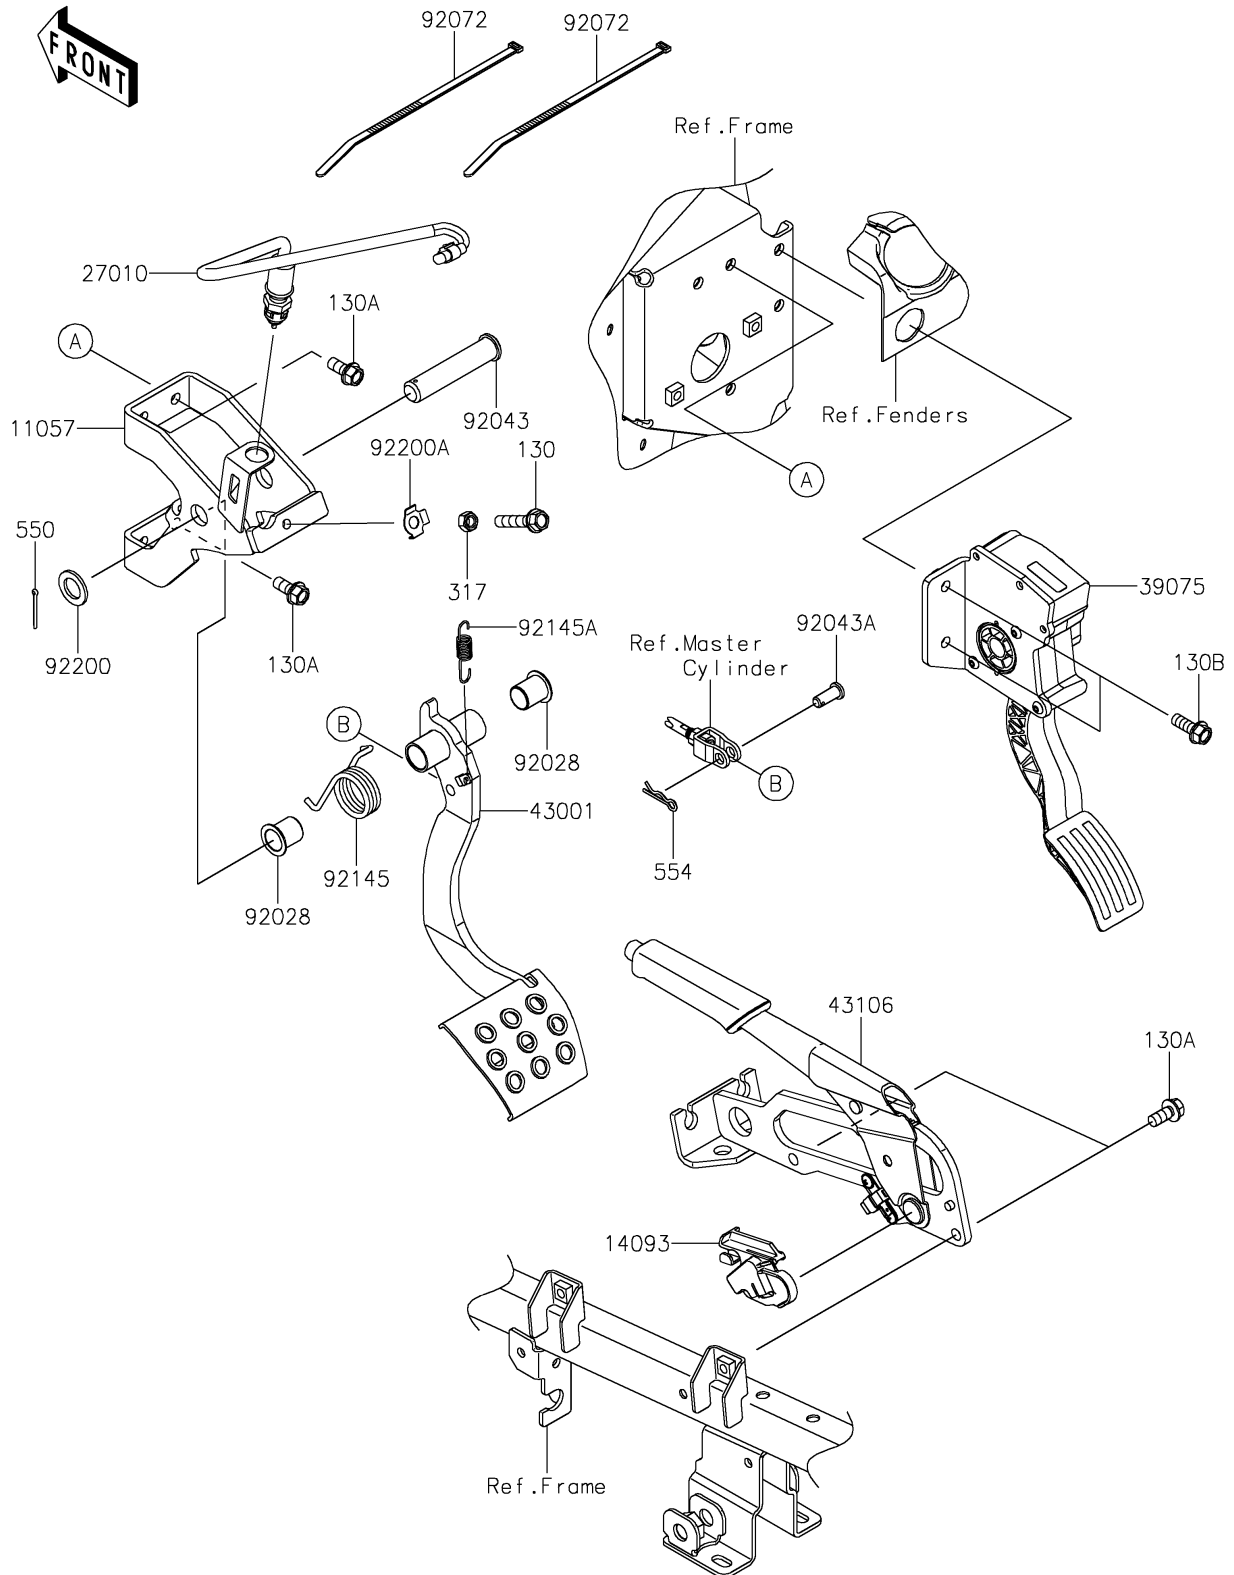

## PARTS DIAGRAM

### Brake Pedal/Throttle Lever

F2260

# 2023 Teryx KRX<sup>®</sup> 1000

## PARTS LIST

Brake Pedal/Throttle Lever

**ITEM NAME**

**PART NUMBER**

**QUANTITY**

---