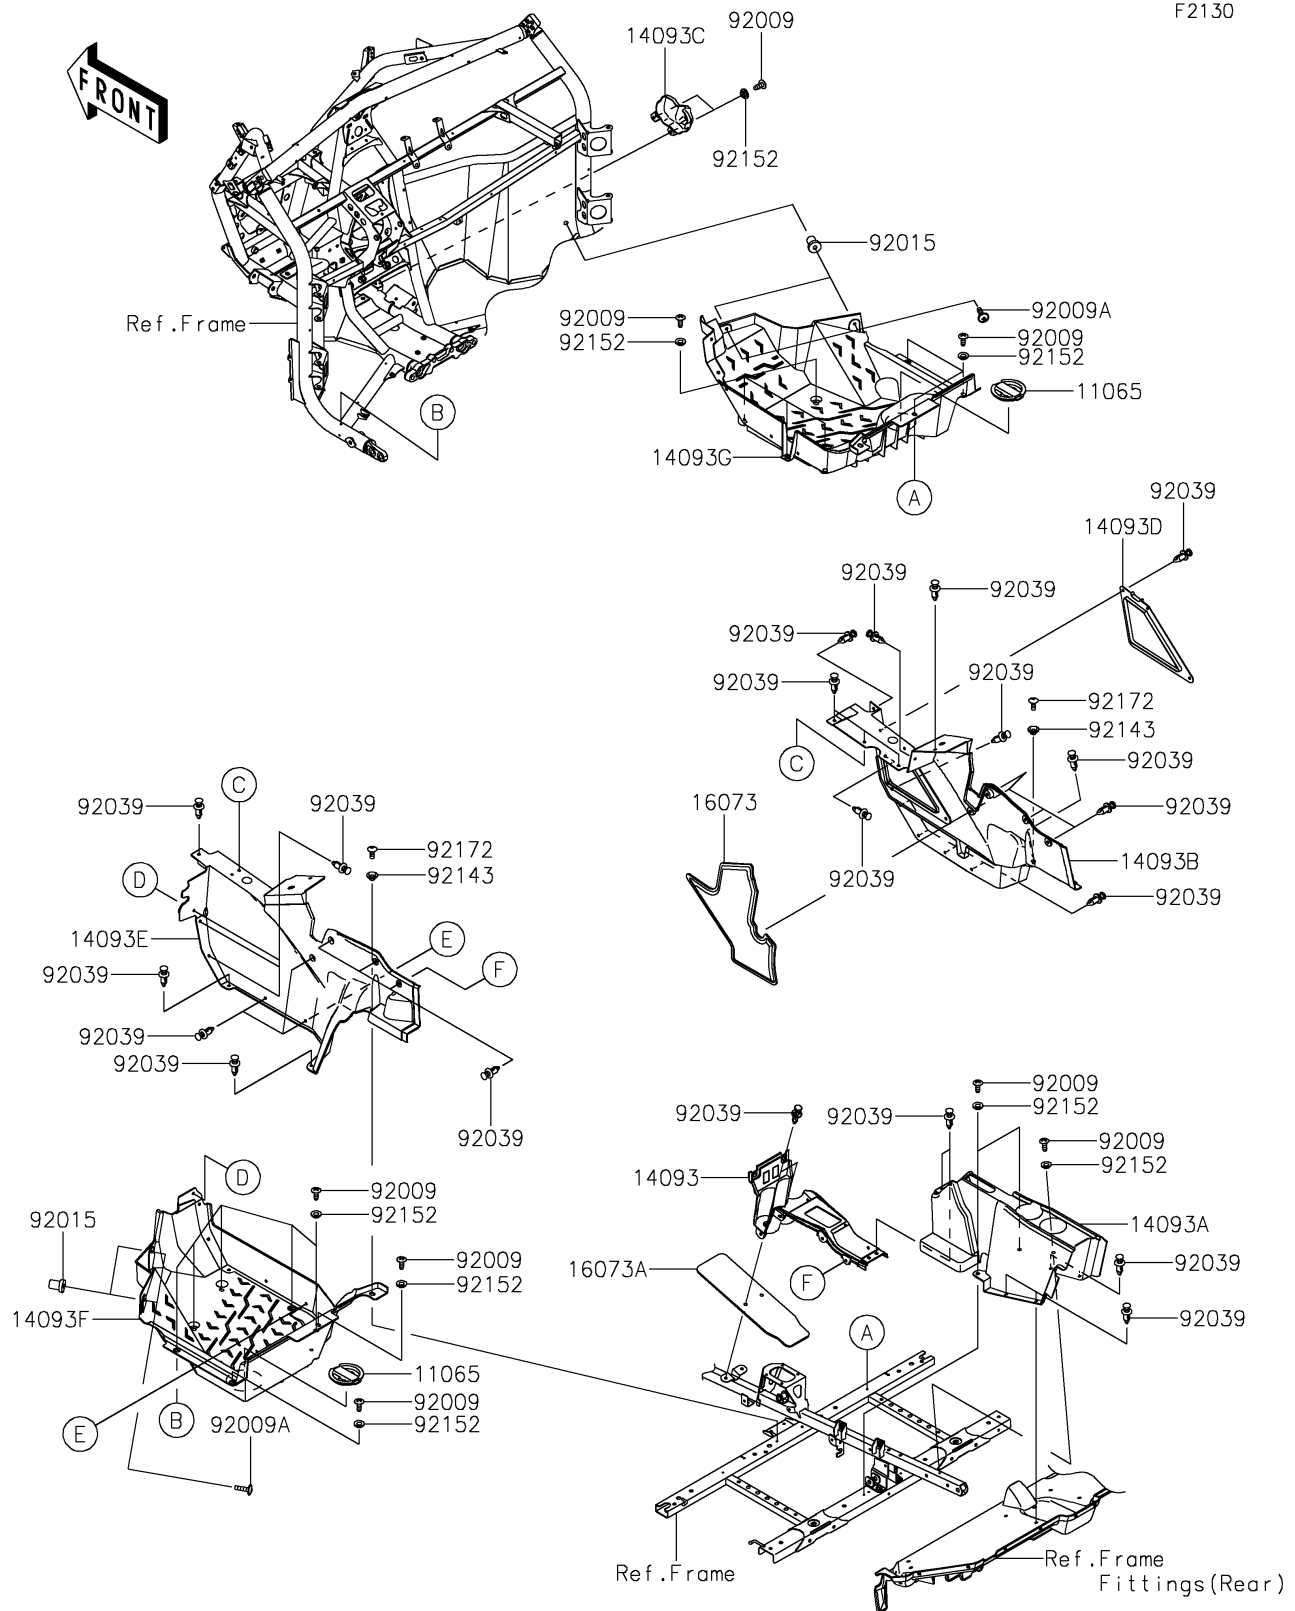

2024 Teryx KRX® 1000

PARTS DIAGRAM

Frame Fittings(Front)

F2130

2024 Teryx KRX[®] 1000

PARTS LIST

Frame Fittings(Front)

ITEM NAME

PART NUMBER

QUANTITY
