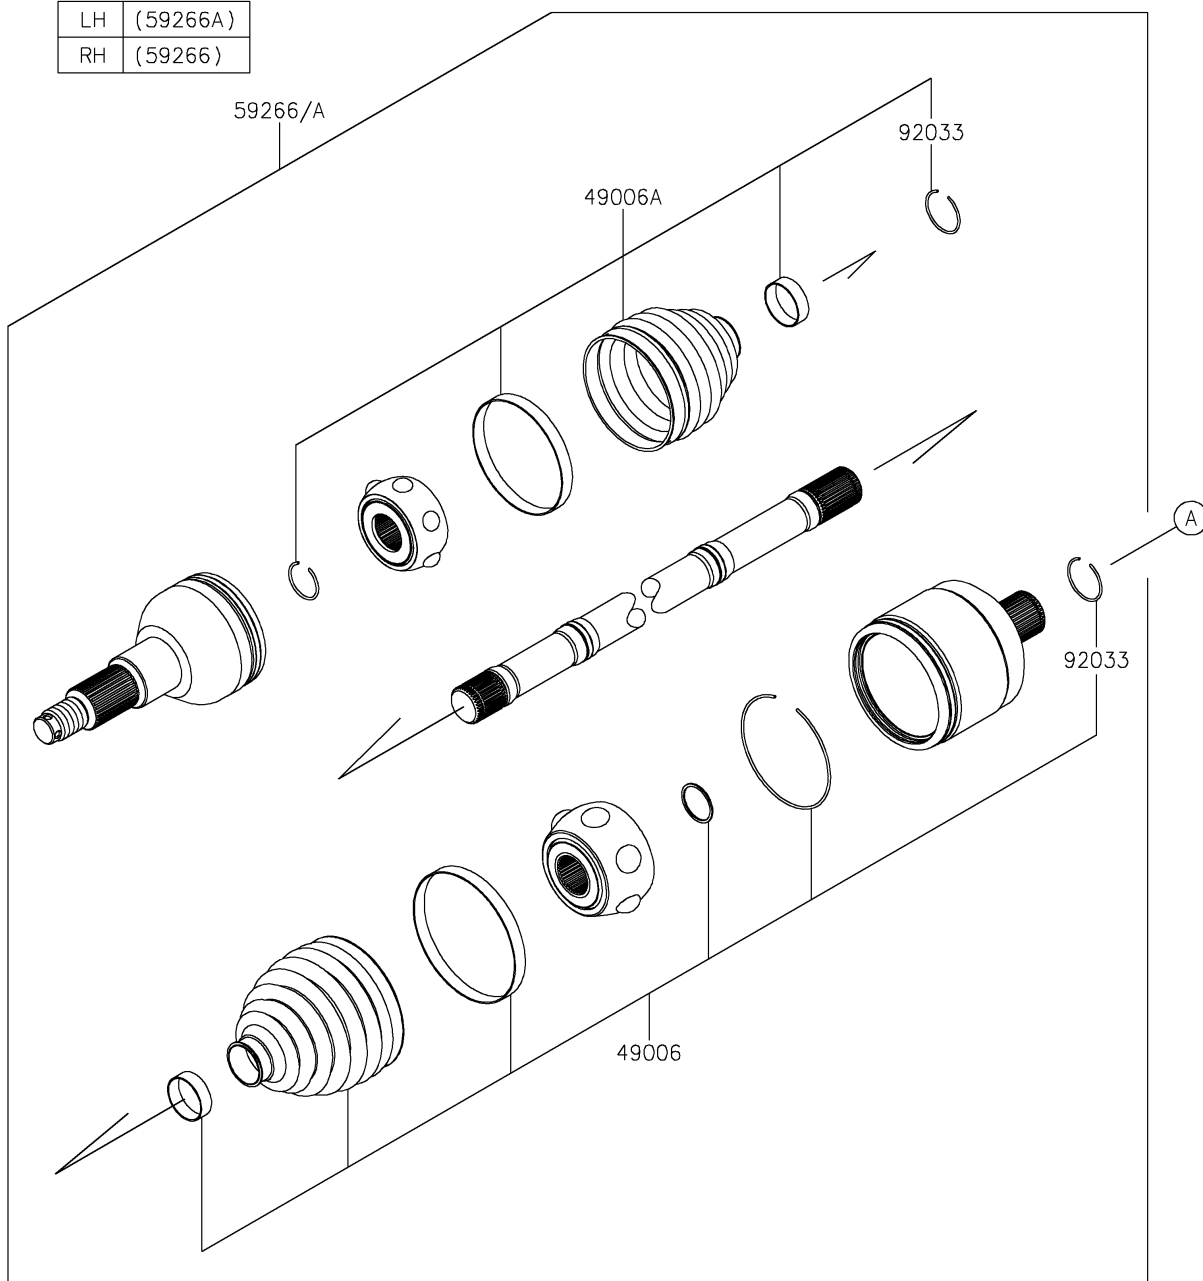

2024 TERYX KRX[®] 1000

PARTS DIAGRAM

Drive Shaft-Rear

LH	(59266A)
RH	(59266)

2024 TERYX KRX[®] 1000

PARTS LIST

Drive Shaft-Rear

ITEM NAME

PART NUMBER

QUANTITY
