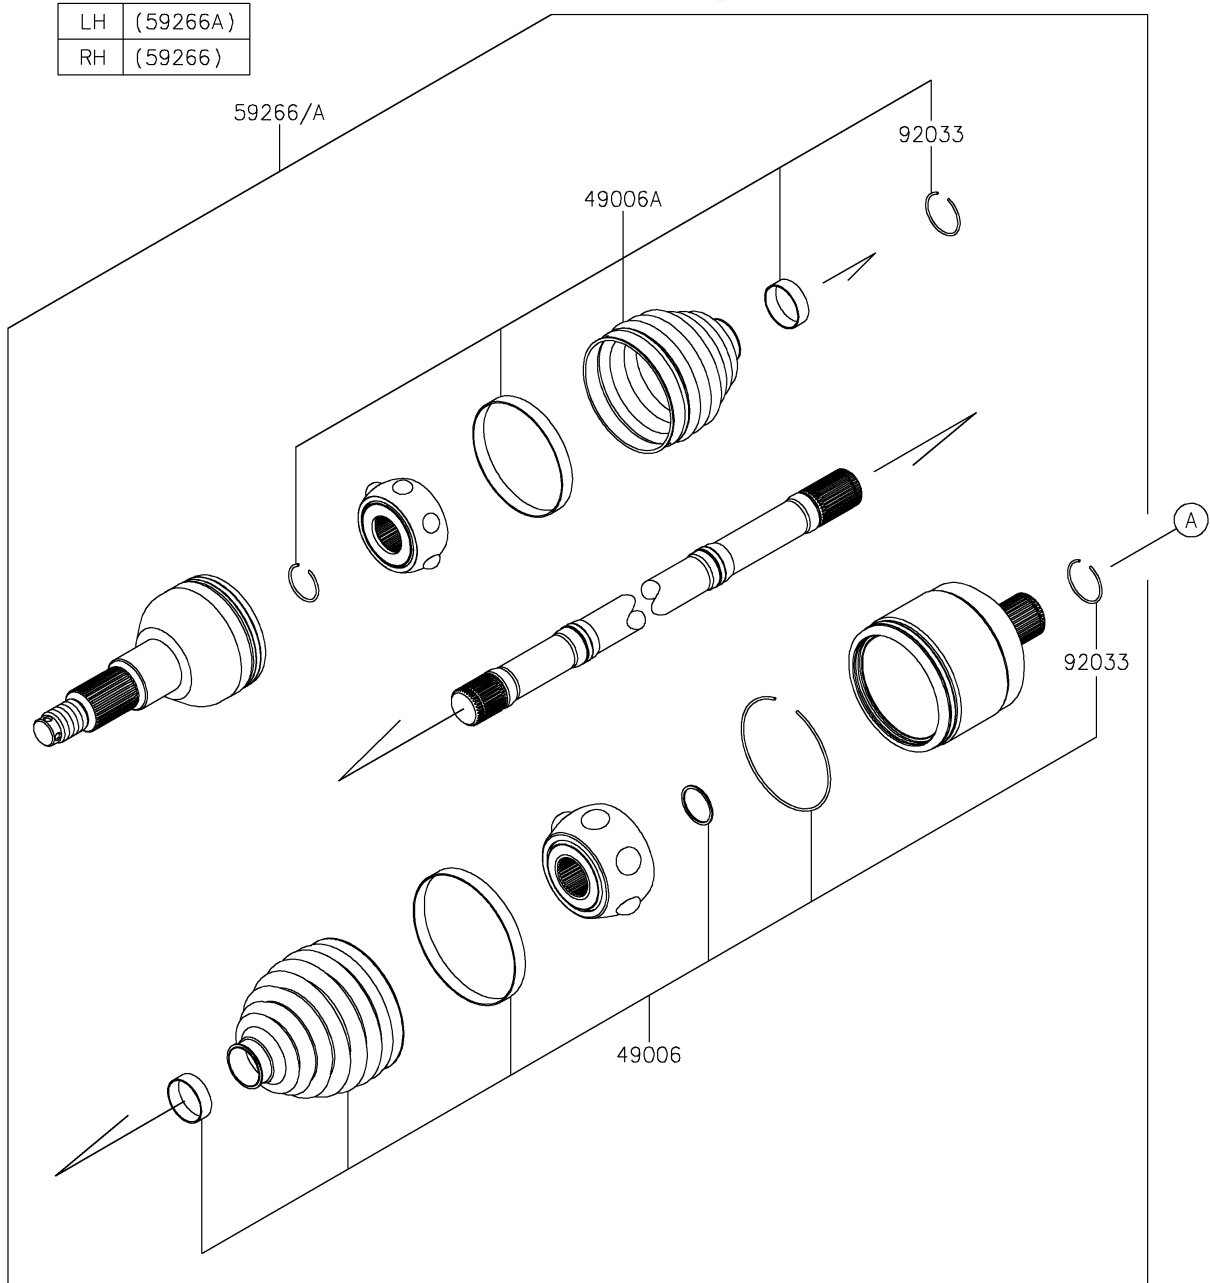

2023 TERYX KRX® 1000

PARTS DIAGRAM

Drive Shaft-Rear

LH	(59266A)
RH	(59266)

2023 TERYX KRX[®] 1000

PARTS LIST

Drive Shaft-Rear

ITEM NAME

PART NUMBER

QUANTITY
