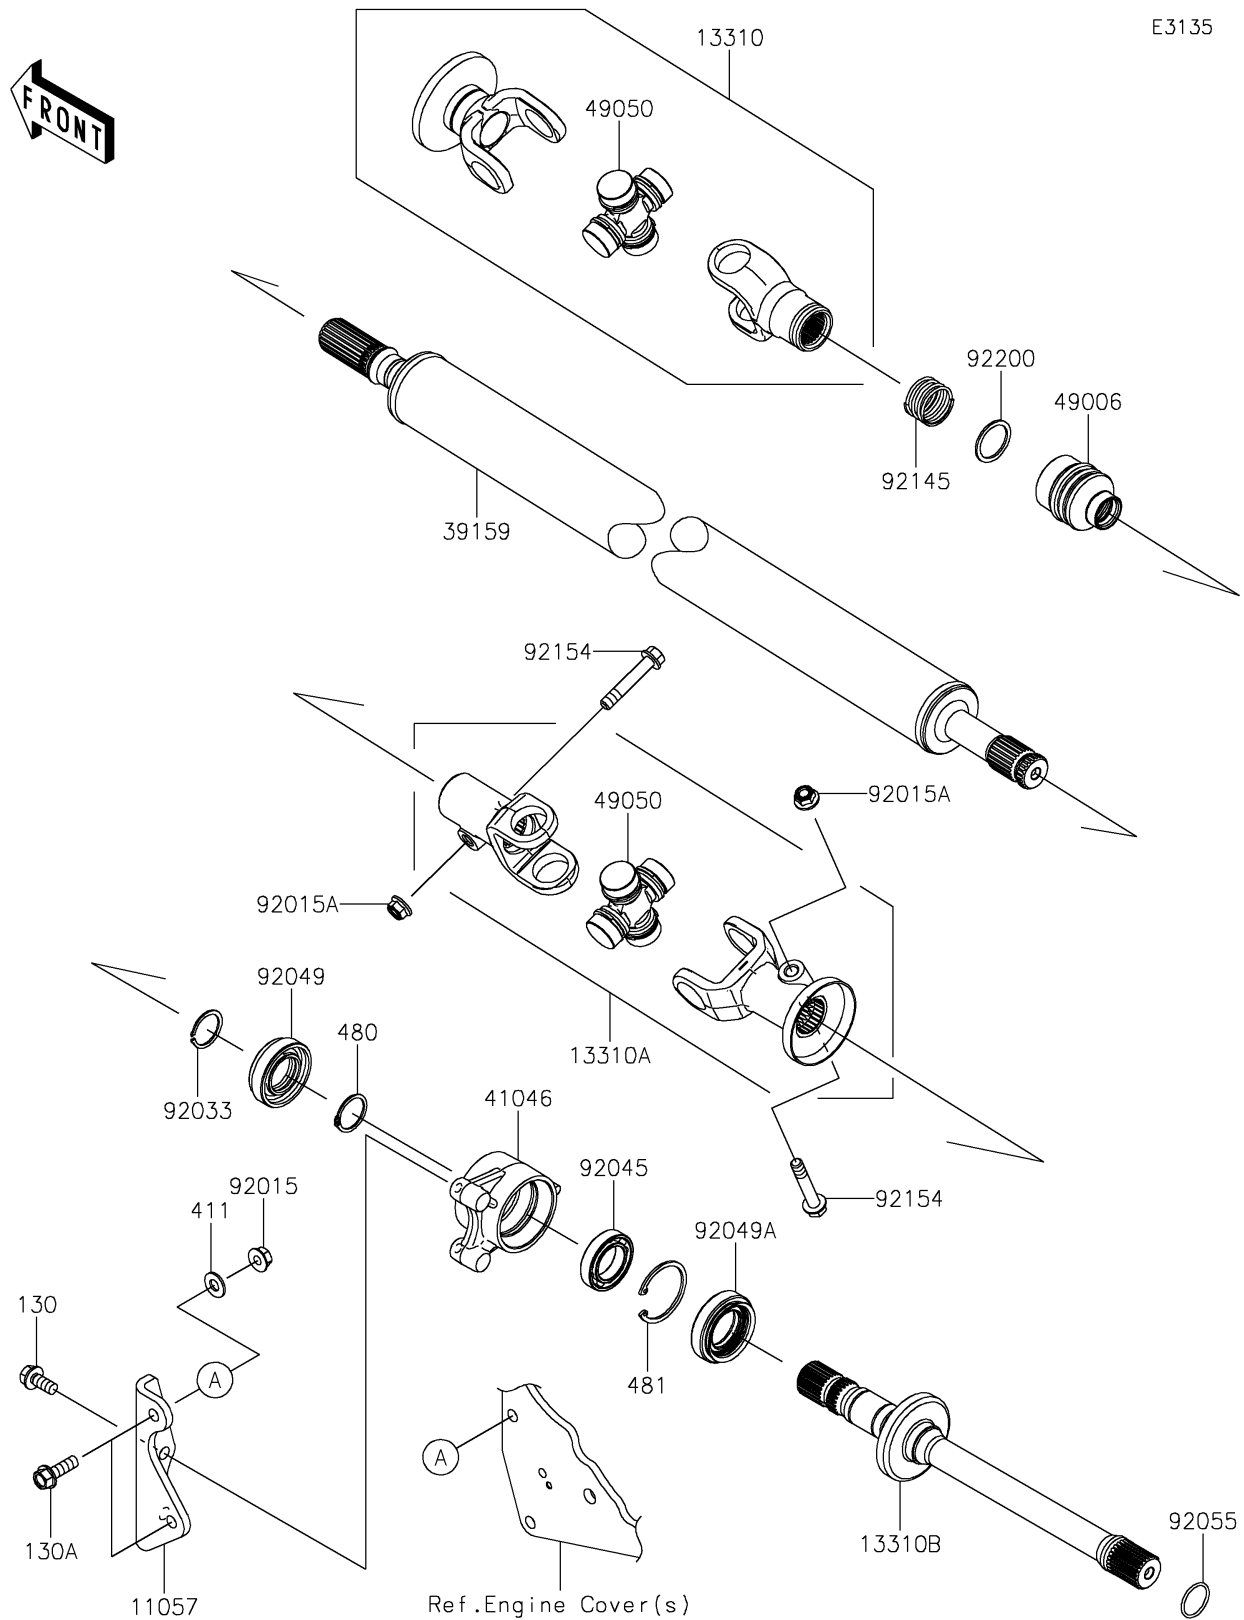

2024 TERYX KRX® 1000

PARTS DIAGRAM

Drive Shaft-Propeller

2024 TERYX KRX[®] 1000

PARTS LIST

Drive Shaft-Propeller

ITEM NAME

PART NUMBER

QUANTITY
