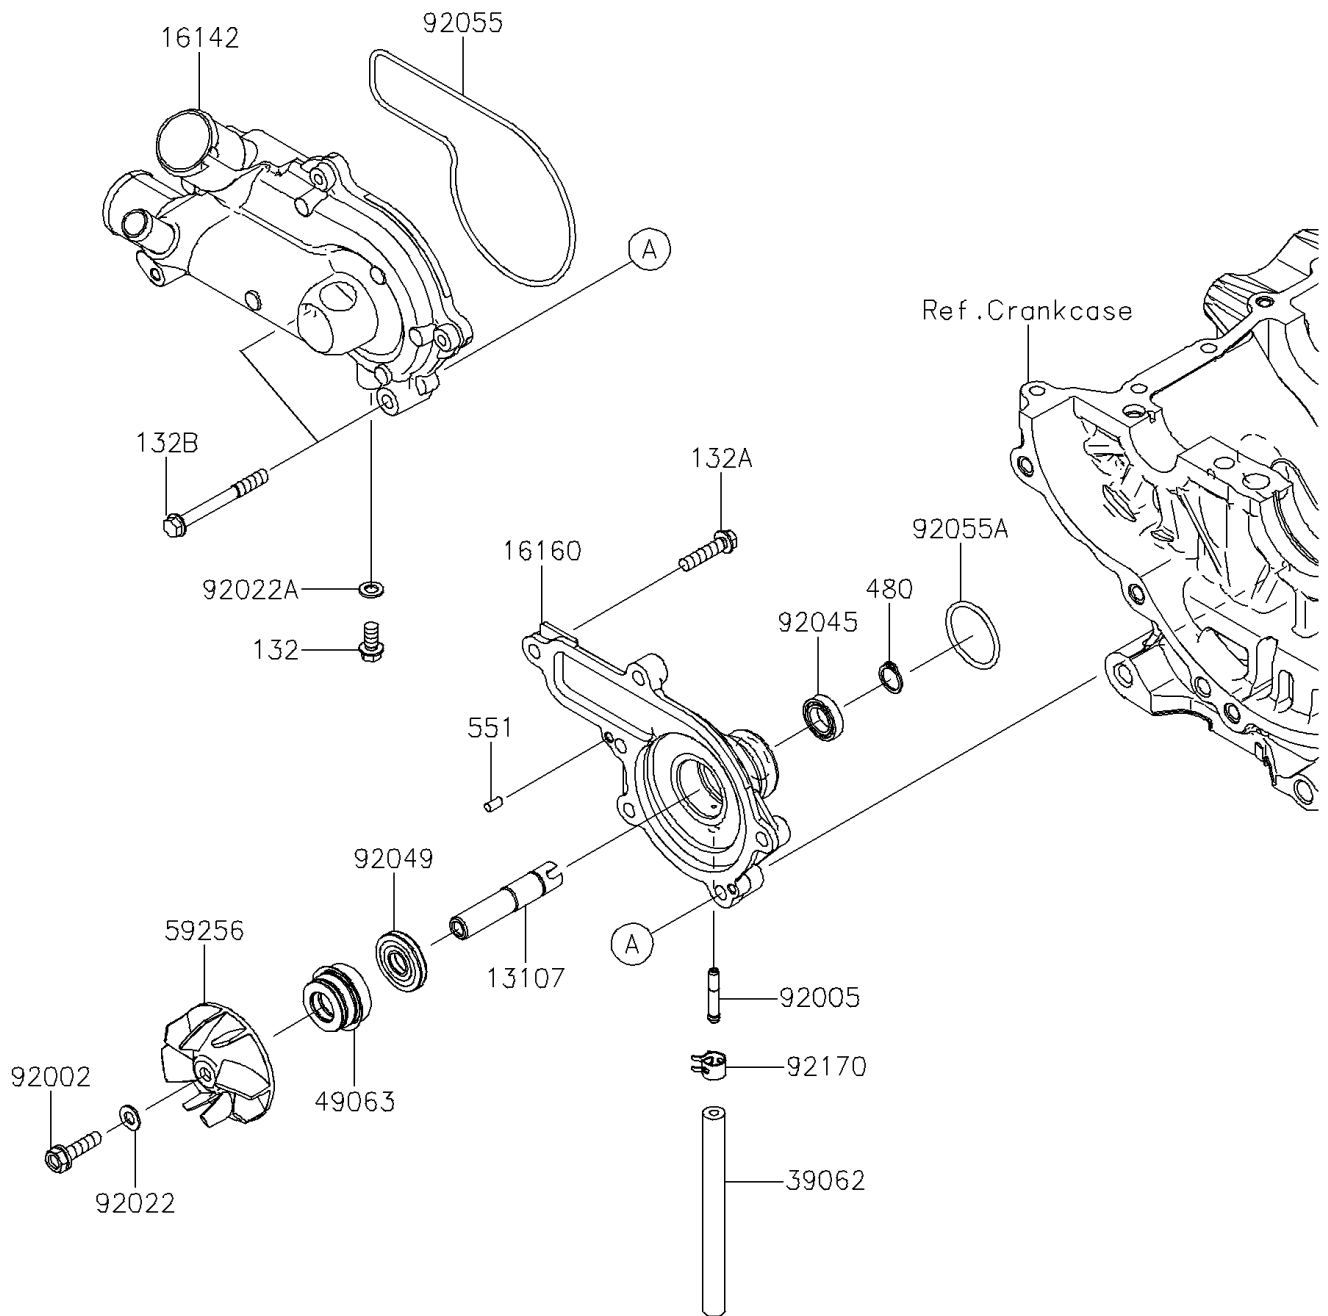

2023 Teryx KRX® 1000

PARTS DIAGRAM

Water Pump

E3031

2023 Teryx KRX® 1000

PARTS LIST

Water Pump

ITEM NAME	PART NUMBER	QUANTITY
SHAFT,WATER PUMP BODY (Ref # 13107)	13107-0894	1
COVER-PUMP,WATER (Ref # 16142)	16142-0756	1
BODY,WATER PUMP (Ref # 16160)	16160-0833	1
HOSE-COOLING,4X10X110 (Ref # 39062)	39062-0847	1
SEAL-MECHANICAL (Ref # 49063)	49063-1055	1
IMPELLER (Ref # 59256)	59256-0017	1
BOLT,6X22 (Ref # 92002)	92002-1154	1
FITTING (Ref # 92005)	92005-1264	1
WASHER,6.1X12X1 (Ref # 92022)	92022-077	1
WASHER,6.2X11X1 (Ref # 92022A)	92022-304	1
BEARING-BALL,6801P (Ref # 92045)	92045-0918	1
SEAL-OIL (Ref # 92049)	92049-0778	1
RING-O,WATER PUMP COVER (Ref # 92055)	92055-0921	1
RING-O,28.7X2.4 (Ref # 92055A)	92055-0922	1
CLAMP (Ref # 92170)	92170-1493	1
BOLT-FLANGED-SMALL,6X12 (Ref # 132)	132BA0612	1
BOLT-FLANGED-SMALL,6X25 (Ref # 132A)	132BA0625	4
BOLT-FLANGED-SMALL,6X55 (Ref # 132B)	132BA0655	2
CIRCLIP-TYPE-C,12MM (Ref # 480)	480J1200	1
PIN-DOWEL,4X8 (Ref # 551)	551A0408	2