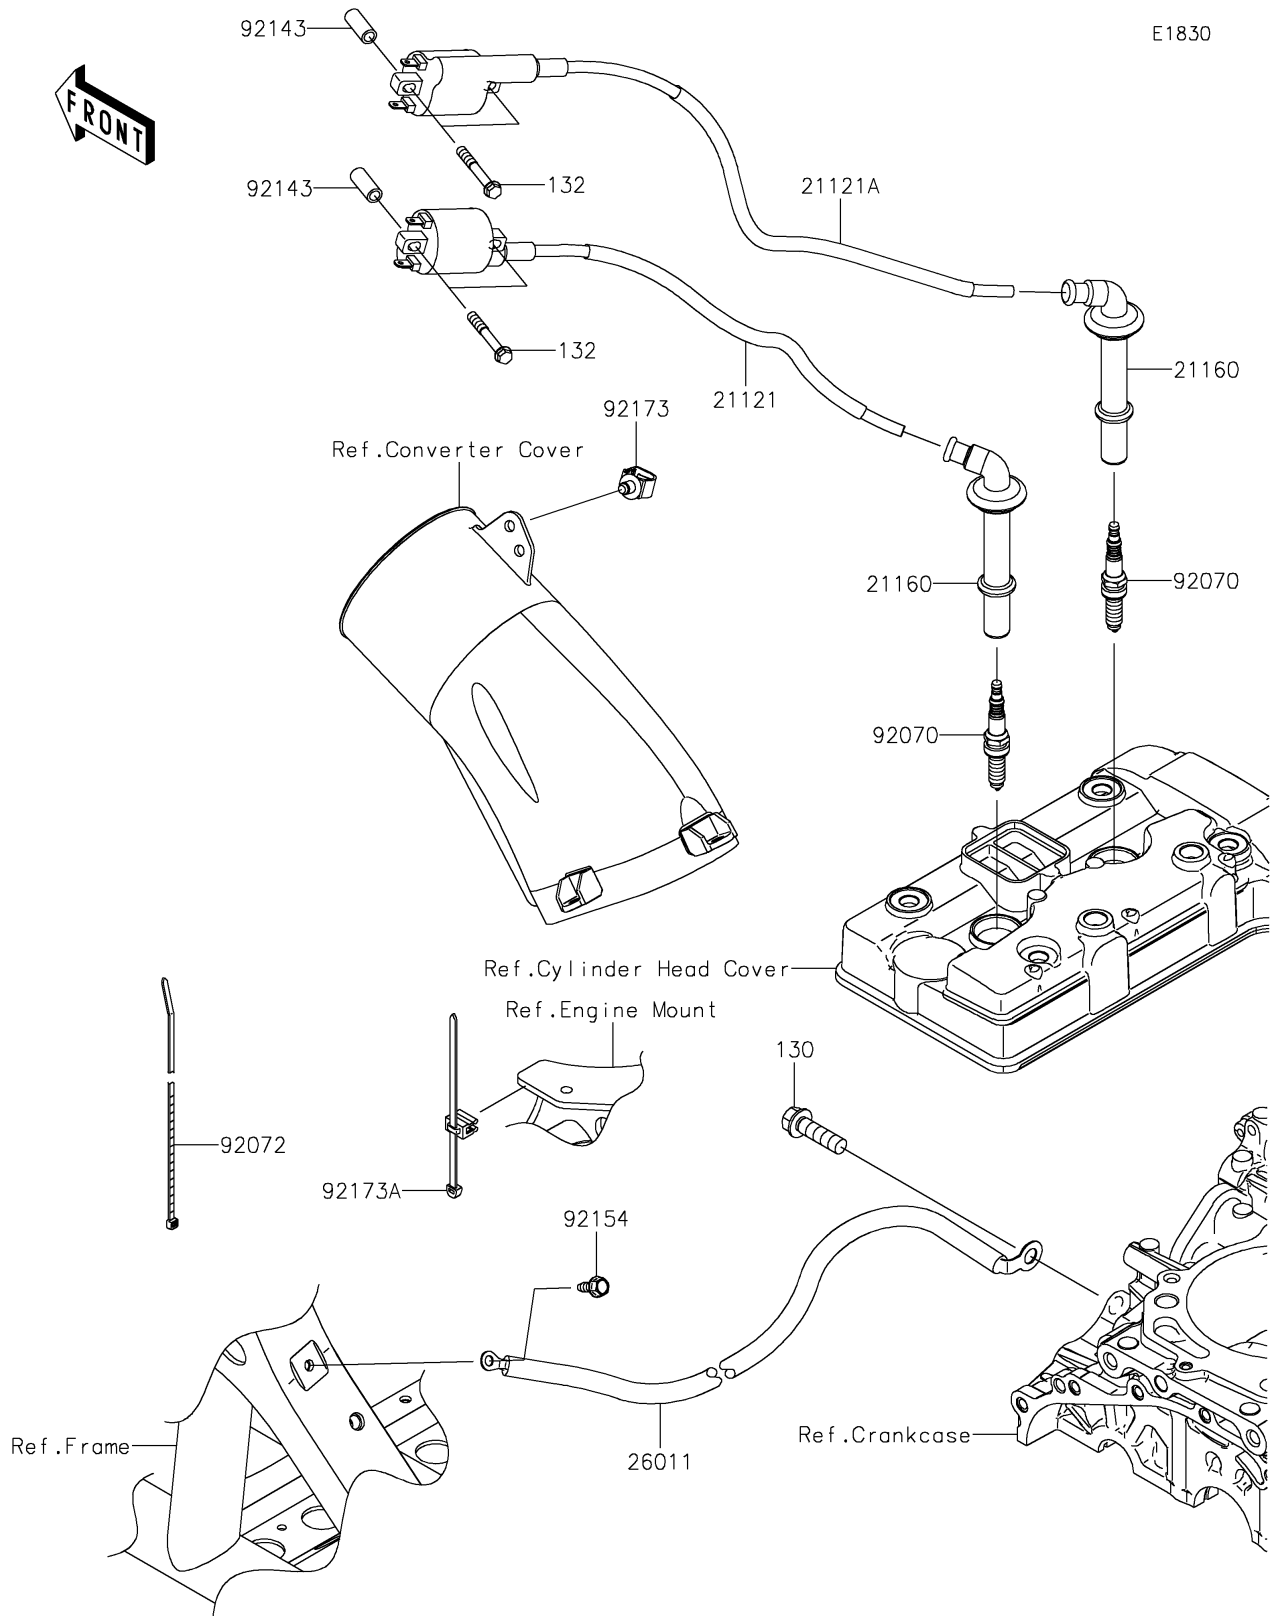

2023 Teryx KRX® 1000

PARTS DIAGRAM

Ignition System

2023 Teryx KRX® 1000

PARTS LIST

Ignition System

ITEM NAME	PART NUMBER	QUANTITY
COIL-IGNITION,#1 (Ref # 21121)	21121-0736	1
COIL-IGNITION,#2 (Ref # 21121A)	21121-0737	1
CAP-ASSY-PLUG (Ref # 21160)	21160-0027	2
WIRE-LEAD (Ref # 26011)	26011-2412	1
PLUG-SPARK,SILMAR9F9(NGK) (Ref # 92070)	92070-0721	2
BAND,L=292.1 (Ref # 92072)	92072-3509	2
COLLAR (Ref # 92143)	92143-1046	4
BOLT,FLANGED,6X16 (Ref # 92154)	92154-0551	1
CLAMP,12MM DIA. (Ref # 92173)	92173-0736	1
CLAMP (Ref # 92173A)	92173-2089	1
BOLT-FLANGED,10X35 (Ref # 130)	130BA1035	1
BOLT-FLANGED-SMALL,6X45 (Ref # 132)	132BA0645	4