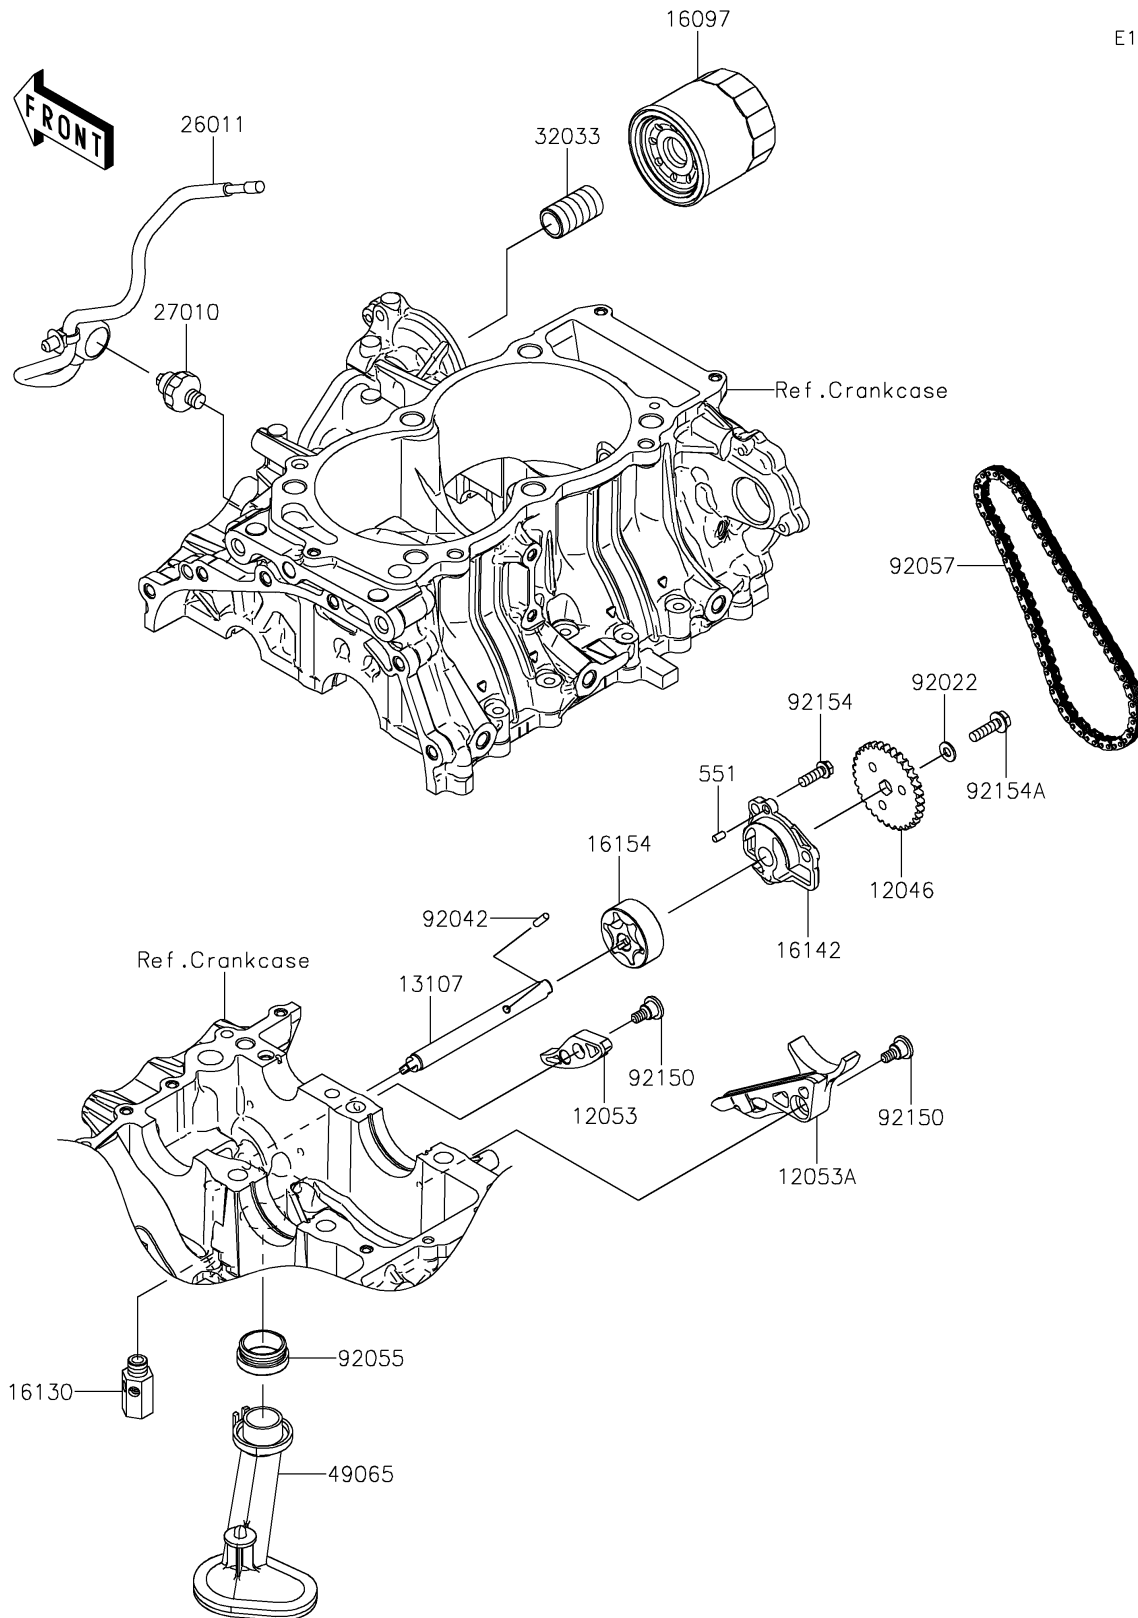

2023 Teryx KRX® 1000

PARTS DIAGRAM

Oil Pump/Oil Filter

E1710

2023 Teryx KRX® 1000

PARTS LIST

Oil Pump/Oil Filter

ITEM NAME	PART NUMBER	QUANTITY
SPROCKET,OIL PUMP,31T (Ref # 12046)	12046-0614	1
GUIDE-CHAIN,UPP (Ref # 12053)	12053-0276	1
GUIDE-CHAIN,LWR (Ref # 12053A)	12053-0296	1
SHAFT,OIL PUMP (Ref # 13107)	13107-0896	1
FILTER-ASSY-OIL (Ref # 16097)	16097-0007	1
VALVE-ASSY-RELIEF (Ref # 16130)	16130-1058	1
COVER-PUMP (Ref # 16142)	16142-0754	1
ROTOR-PUMP (Ref # 16154)	16154-0750	1
WIRE-LEAD (Ref # 26011)	26011-1985	1
SWITCH,OIL PRESSURE (Ref # 27010)	27010-1313	1
PIPE,OIL FILTER (Ref # 32033)	32033-1535	1
FILTER-OIL (Ref # 49065)	49065-0050	1
WASHER,6X12.8X1.2 (Ref # 92022)	92022-1827	1
PIN,DOWEL,4X13.8 (Ref # 92042)	92042-030	1
RING-O,OIL FILTER (Ref # 92055)	92055-1503	1
CHAIN,98XRH2010-70M (Ref # 92057)	92057-0765	1
BOLT,6MM (Ref # 92150)	92150-1090	2
BOLT,FLANGED,6X18 (Ref # 92154)	92154-0499	3
BOLT,FLANGED,6X22 (Ref # 92154A)	92154-1525	1
PIN-DOWEL,4X8 (Ref # 551)	551A0408	1