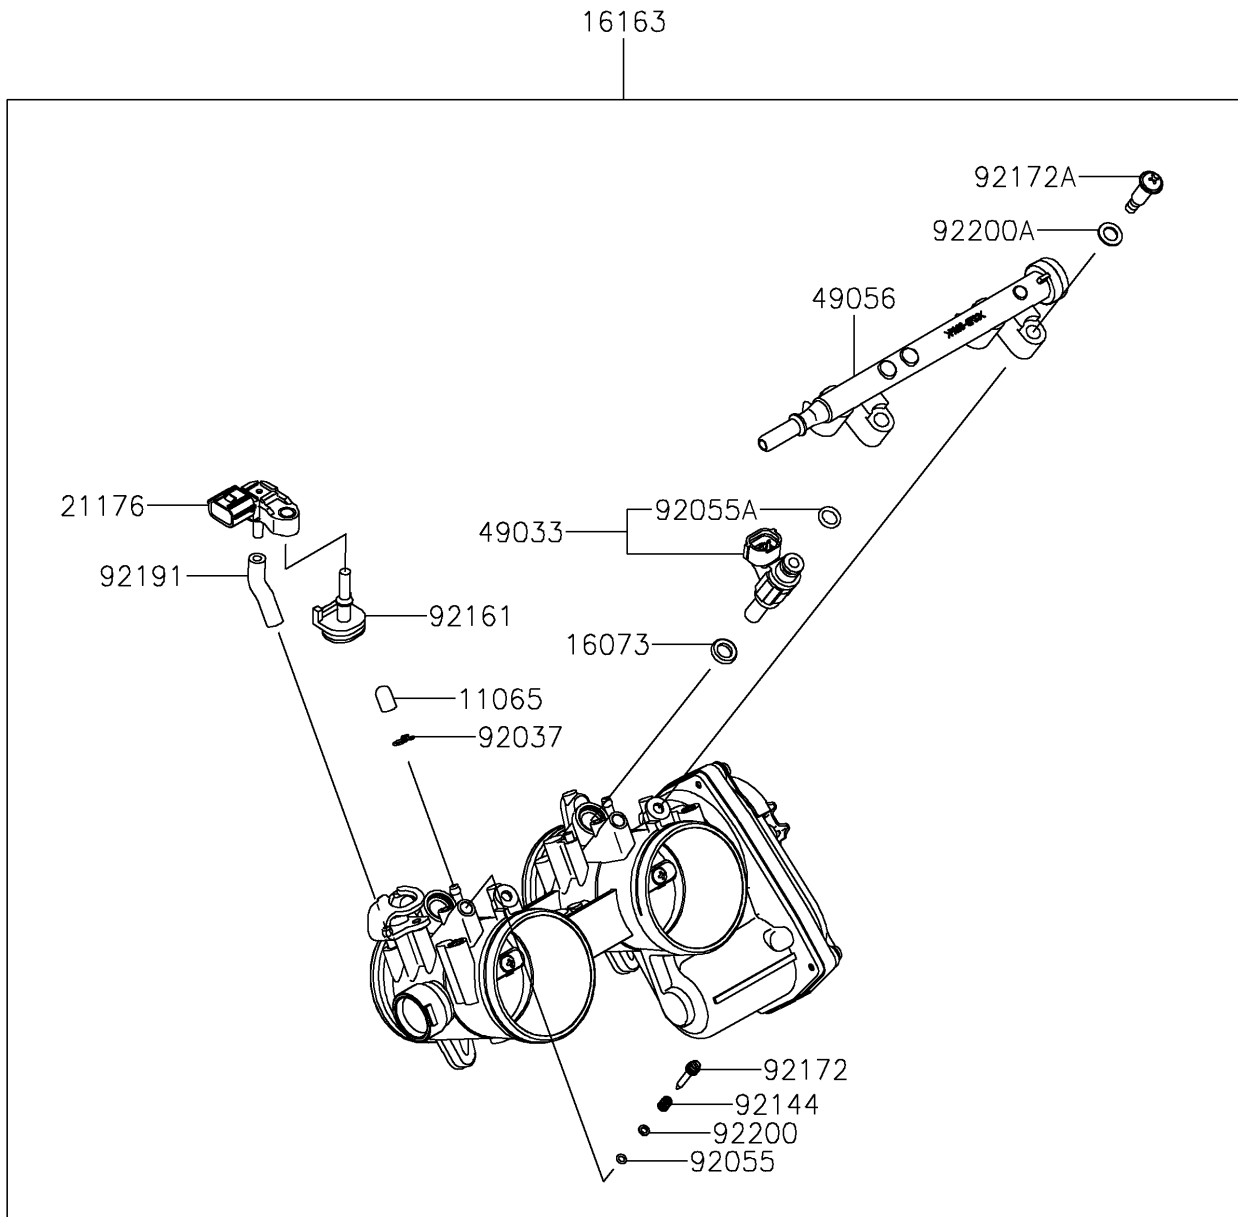

2023 Teryx KRX[®] 1000

PARTS DIAGRAM

Throttle

E1510

2023 Teryx KRX® 1000

PARTS LIST

Throttle

ITEM NAME	PART NUMBER	QUANTITY
CAP (Ref # 11065)	11065-0072	2
INSULATOR (Ref # 16073)	16073-0848	2
THROTTLE-ASSY (Ref # 16163)	16163-0991	1
SENSOR,PRESSURE (Ref # 21176)	21176-0906	1
NOZZLE-INJECTION (Ref # 49033)	49033-0040	2
PIPE-INJECTION (Ref # 49056)	49056-0564	1
CLAMP,TUBE (Ref # 92037)	92037-1124	2
RING-O (Ref # 92055)	92055-0840	2
RING-O,INJECTION NOZZLE (Ref # 92055A)	92055-0937	2
SPRING,THROTTLE STOP SCREW (Ref # 92144)	92144-1674	2
DAMPER (Ref # 92161)	92161-0673	1
SCREW (Ref # 92172)	92172-0156	2
SCREW,PIPE INJECTION (Ref # 92172A)	92172-0828	2
TUBE,3.2X7.4X40 (Ref # 92191)	92191-1551	1
WASHER,PILOT AIR SCREW (Ref # 92200)	92200-1564	2
WASHER (Ref # 92200A)	92200-3807	2