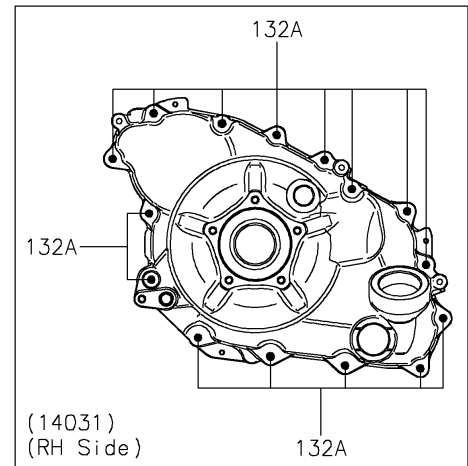

2024 Teryx KRX® 1000

PARTS DIAGRAM

Engine Cover(s)

E1431

2024 Teryx KRX[®] 1000

PARTS LIST

Engine Cover(s)

ITEM NAME

PART NUMBER

QUANTITY
