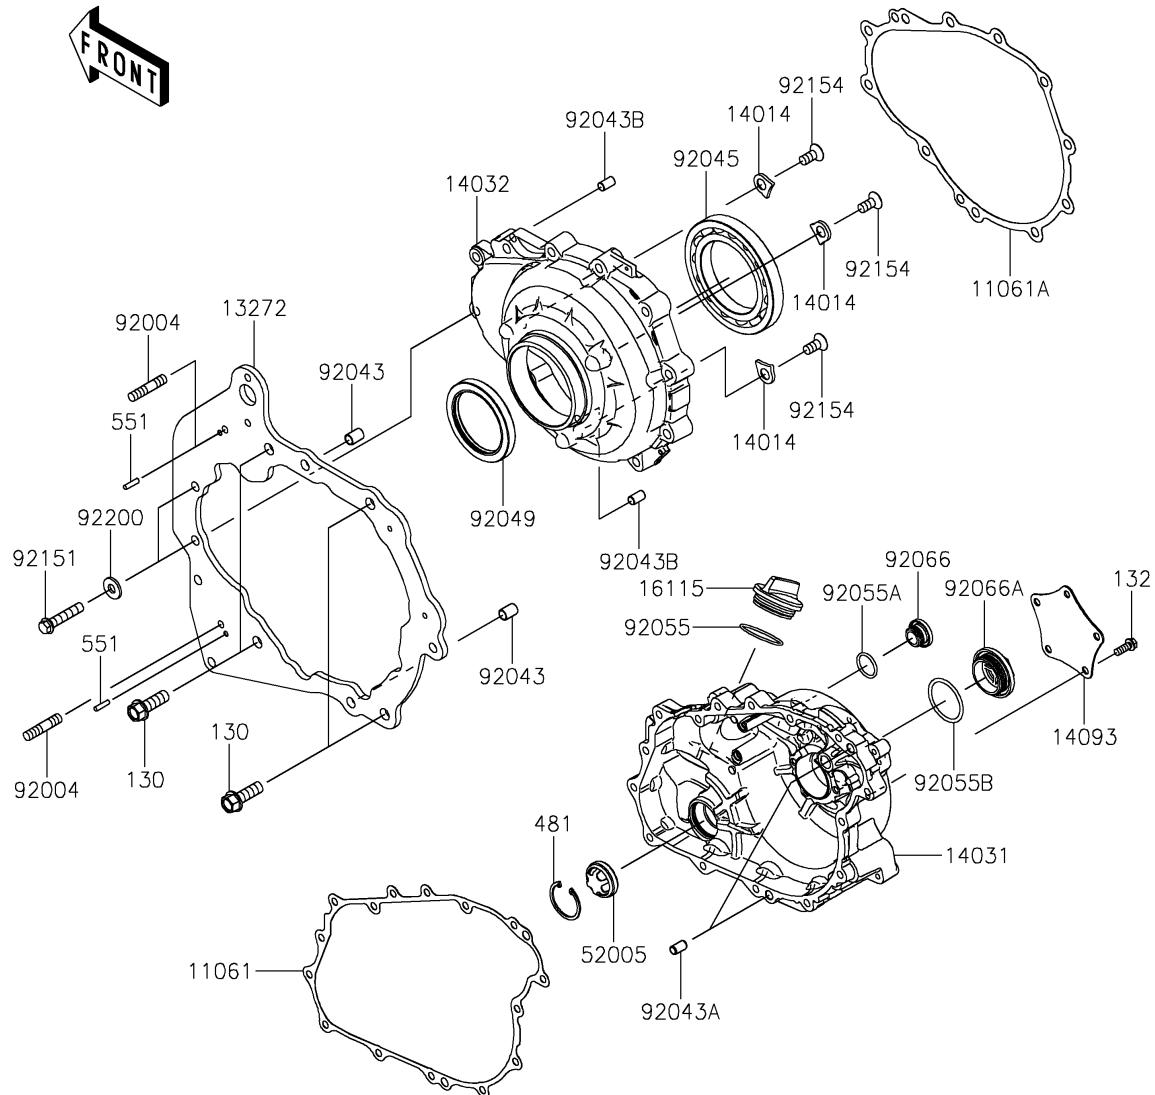

2024 TERYX KRX® 1000

PARTS DIAGRAM

Engine Cover(s)

E1431

2024 TERYX KRX[®] 1000

PARTS LIST

Engine Cover(s)

ITEM NAME	PART NUMBER	QUANTITY
-----------	-------------	----------