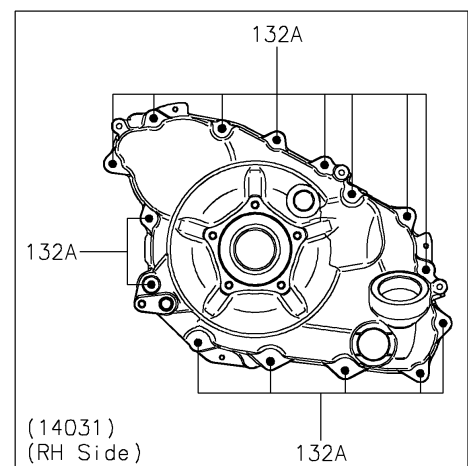

2024 TERYX KRX® 1000

PARTS DIAGRAM

Engine Cover(s)

E1431

2024 TERYX KRX[®] 1000

PARTS LIST

Engine Cover(s)

ITEM NAME	PART NUMBER	QUANTITY
-----------	-------------	----------