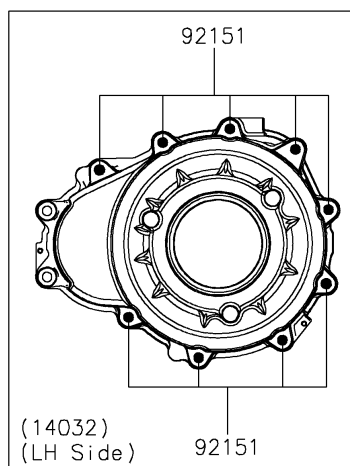

2024 TERYX KRX® 1000

PARTS DIAGRAM

Engine Cover(s)

E1431

2024 TERYX KRX[®] 1000

PARTS LIST

Engine Cover(s)

ITEM NAME	PART NUMBER	QUANTITY
-----------	-------------	----------