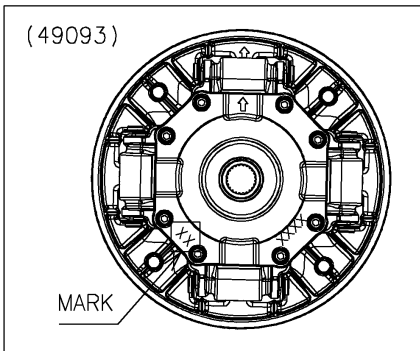

2023 Teryx KRX[®] 1000

PARTS DIAGRAM

Drive Converter

E1391

Mark	Ref No.
75 or 77	39152
Other	39152A

2023 Teryx KRX[®] 1000

PARTS LIST

Drive Converter

ITEM NAME

PART NUMBER

QUANTITY
