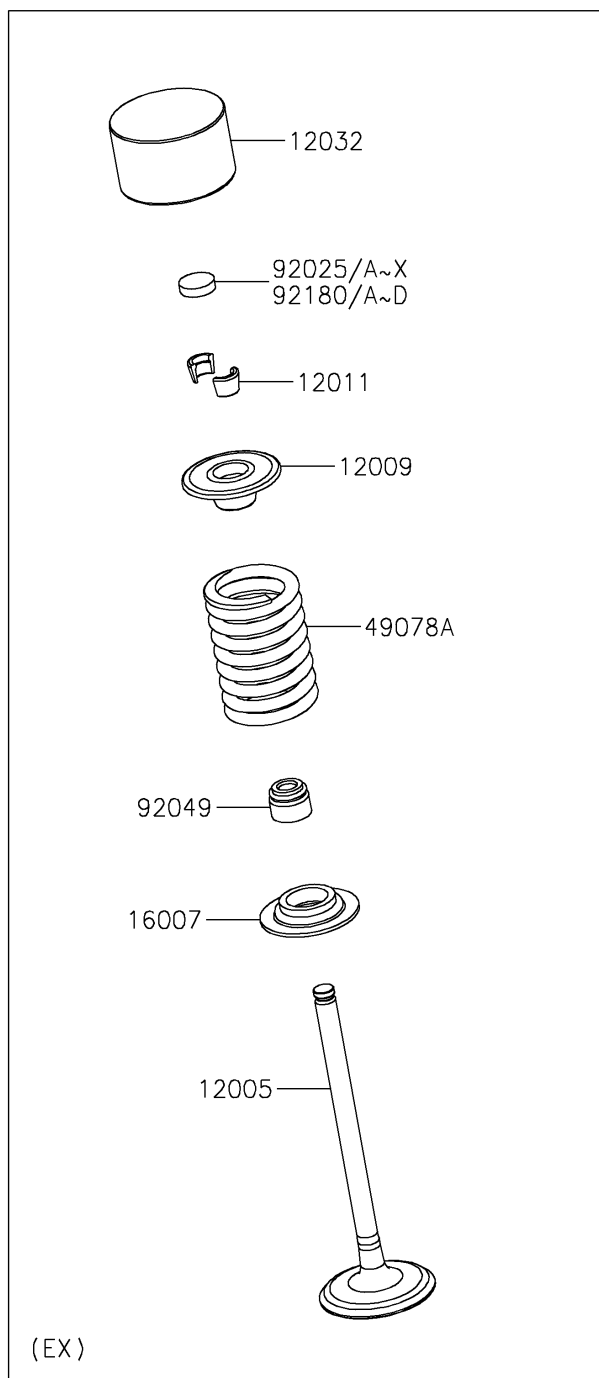

2024 Teryx KRX[®] 1000

PARTS DIAGRAM

Valve(s)

E1210

2024 Teryx KRX[®] 1000

PARTS LIST

Valve(s)

ITEM NAME

PART NUMBER

QUANTITY
