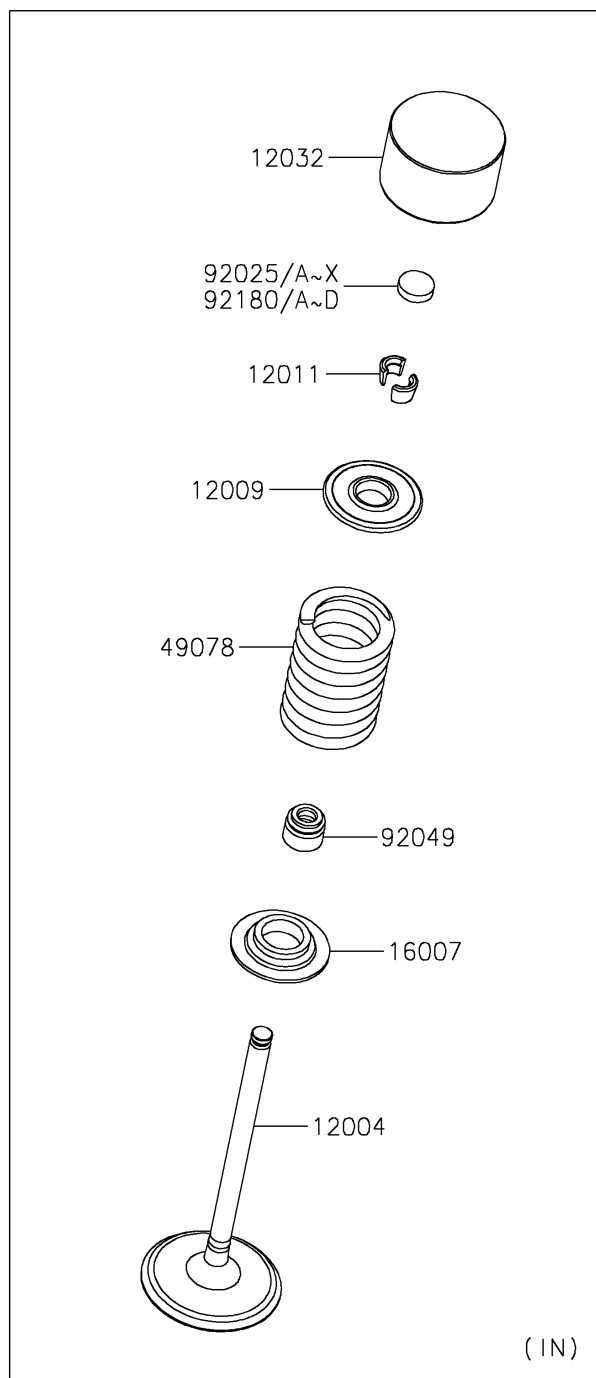

2024 Teryx KRX[®] 1000

PARTS DIAGRAM

Valve(s)

E1210

2024 Teryx KRX[®] 1000

PARTS LIST

Valve(s)

ITEM NAME

PART NUMBER

QUANTITY
