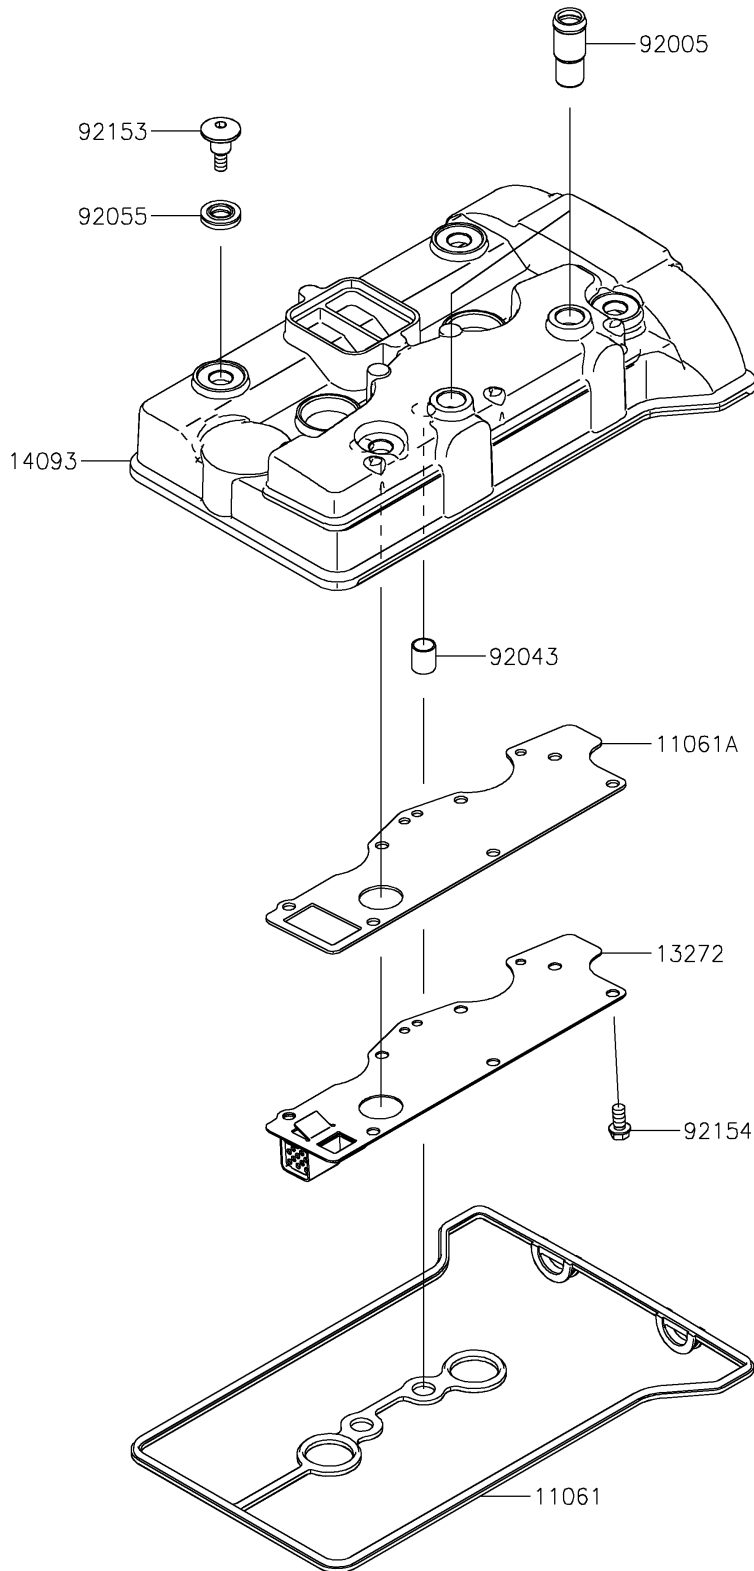

## PARTS DIAGRAM

### Cylinder Head Cover

E1112

## PARTS LIST

### Cylinder Head Cover

ITEM NAME	PART NUMBER	QUANTITY
GASKET,HEAD COVER (Ref # 11061)	11061-1313	1
GASKET,BREATHER PLATE (Ref # 11061A)	11061-1314	1
PLATE,BREATHER (Ref # 13272)	13272-2685	1
COVER,HEAD (Ref # 14093)	14093-0848	1
FITTING,BREATHER (Ref # 92005)	92005-0968	2
PIN,10.1X12X14 (Ref # 92043)	92043-4009	2
RING-O (Ref # 92055)	92055-0785	4
BOLT,SOCKET,6X22.5 (Ref # 92153)	92153-1779	4
BOLT,FLANGED-SMALL,6X12 (Ref # 92154)	92154-1888	7